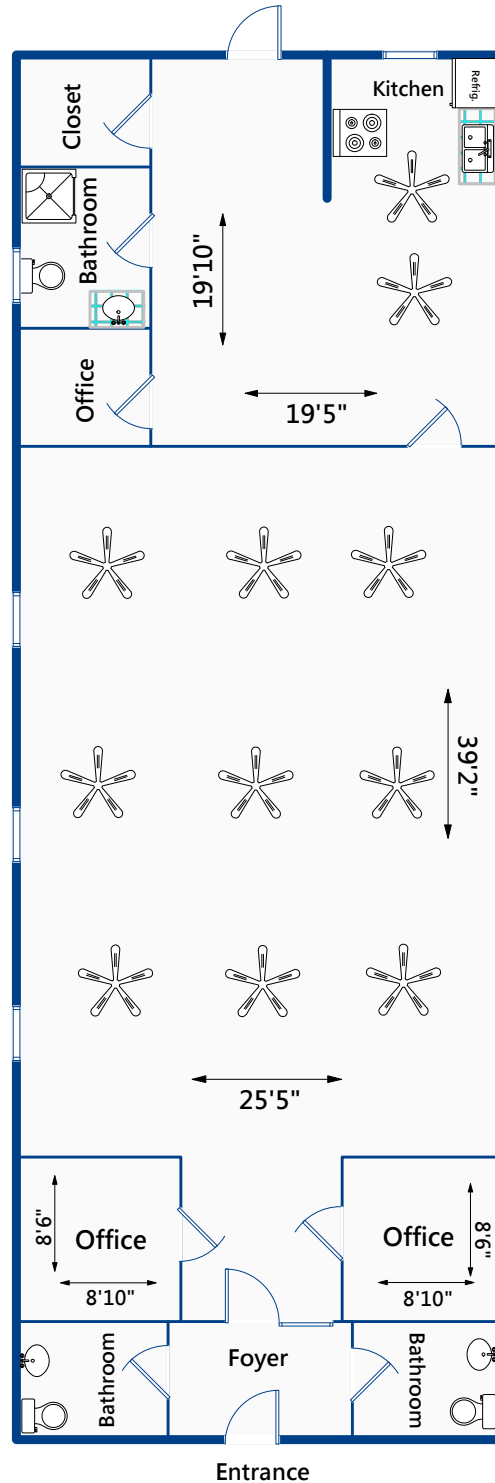

# 513 Arlington Ave.

Apprx SF 2,086 (rnd)

This floor plan is an illustration of an existing structure and features  
If square footage is important buyer should confirm  
Some floor square footage measurements are estimated from interior measurements  
The measurements are considered accurate but not guaranteed to be exact or to scale  
[www.mjplandrawing.com](http://www.mjplandrawing.com)