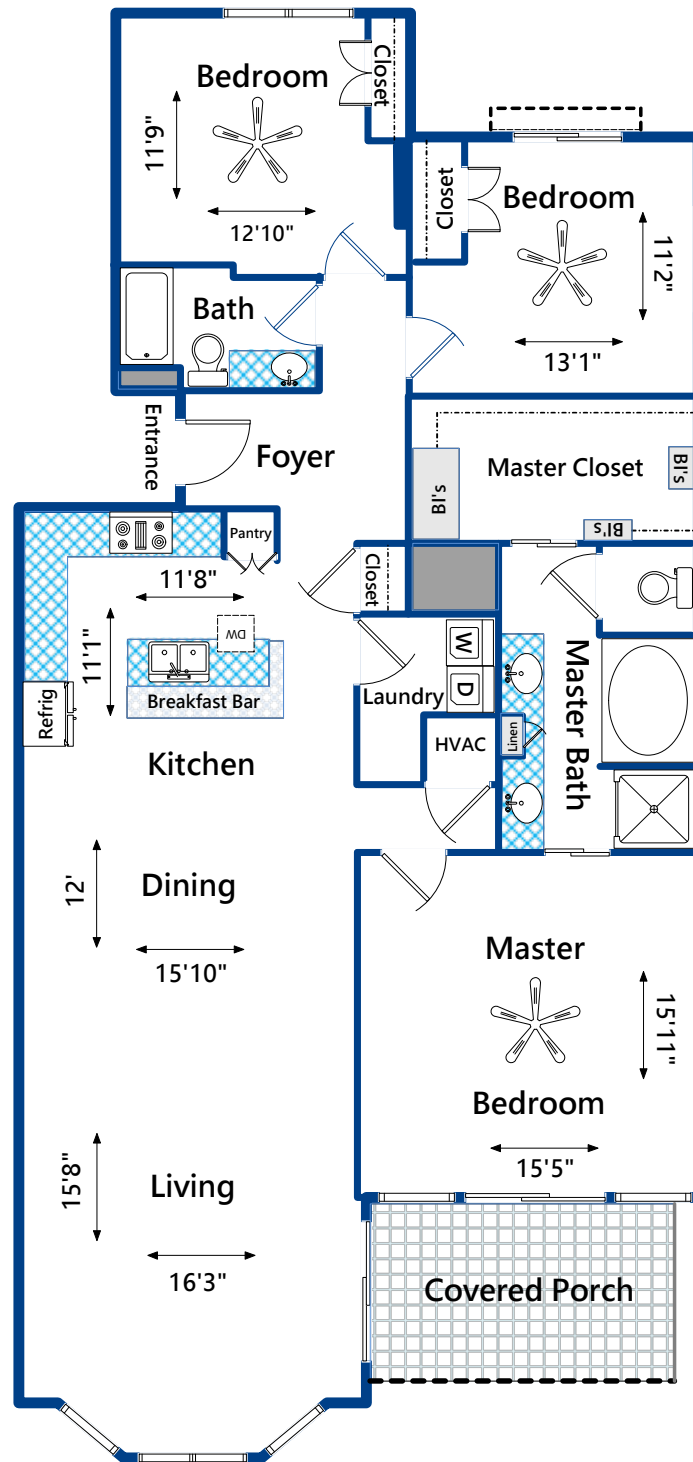

4254 Faber Place #3301

Some floor square footage measurements are estimated from interior measurements. The measurements are considered accurate but not guaranteed to be exact or to scale. This floor plan is an illustration of an existing structure and features. If square footage is important, buyer should confirm www.mjplandrawing.com.