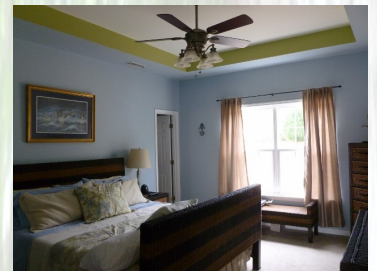

# 7836 High Maple

**\$ 189,000**

**Summerfield**

**MLS# 1401032**

- ◆ 3 Bedrooms
- ◆ 2 Baths
- ◆ 1497 SF (approx)
- ◆ Stainless Steel appliances
- ◆ Spacious Foyer
- ◆ Wood burning fireplace in den
- ◆ Wooden Blinds
- ◆ Thermal Windows
- ◆ Crown Molding in most rooms
- ◆ Landscaping
- ◆ Attached double garage
- ◆ Fenced backyard with no Back-door neighbors
- ◆ .34 acre lot—lone of the largest In subdivision
- ◆ Space for boat, storage buildings
- ◆ Flood Insurance NOT Required
- ◆ NO HOA