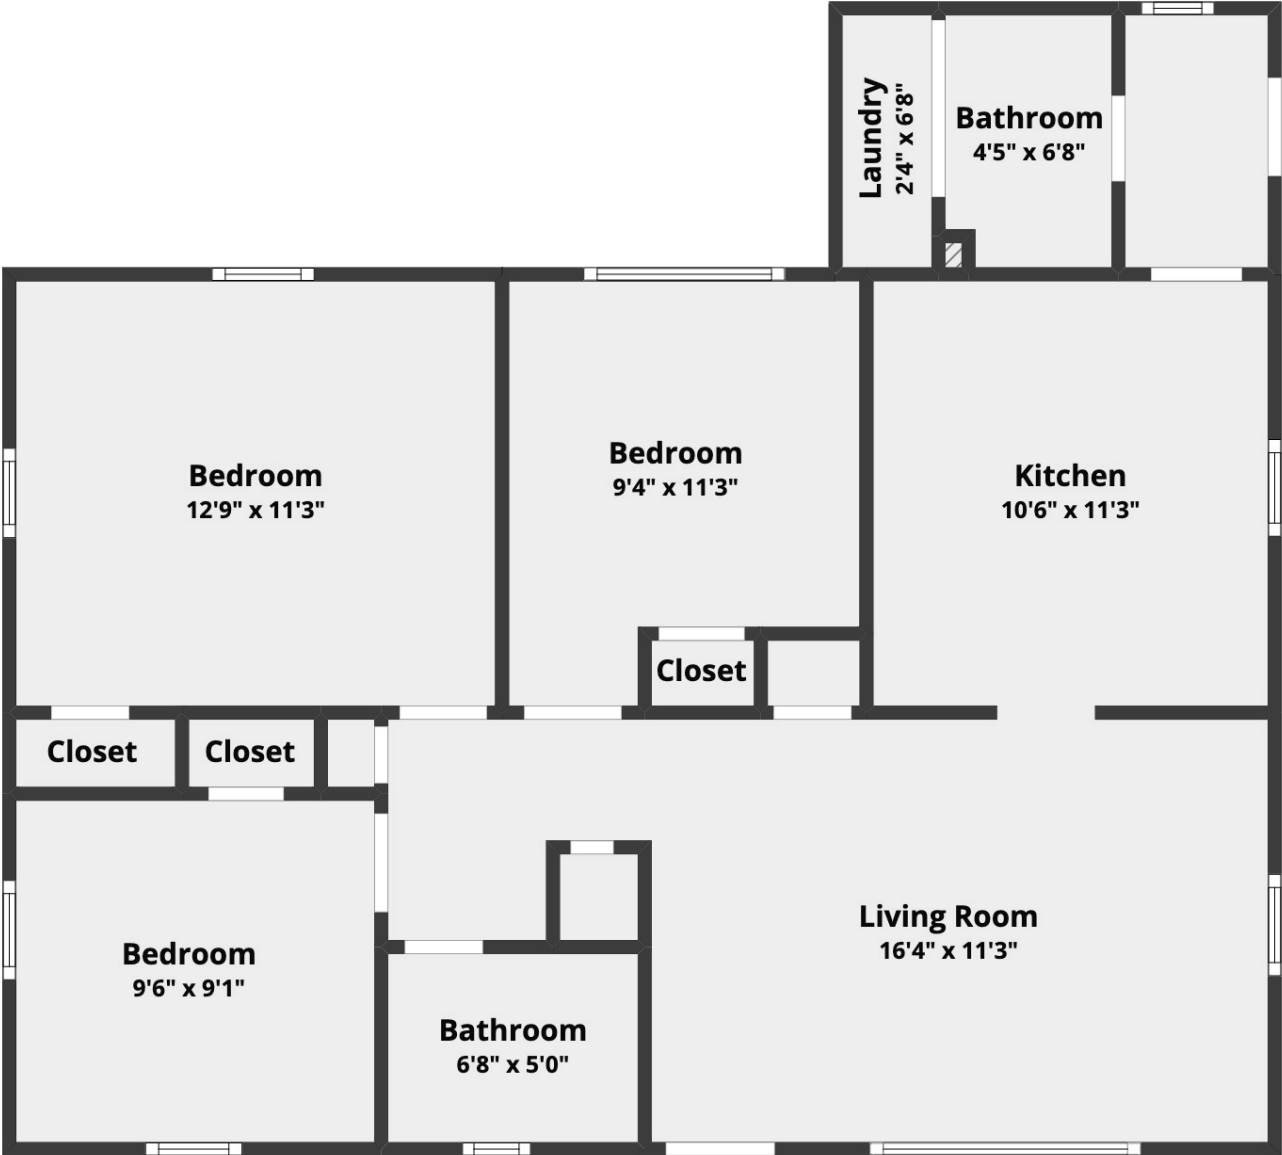

304 Jean Wells Drive

Boulder Bluff | Goose Creek

Closet

Closet

Closet

Bedroom

9'6" x 9'1"

Bathroom

6'8" x 5'0"

Living Room

16'4" x 11'3"

Bedroom

9'4" x 11'3"

Kitchen

10'6" x 11'3"

Bedroom

12'9" x 11'3"

Bathroom

4'5" x 6'8"

Laundry

2'4" x 6'8"

Entry