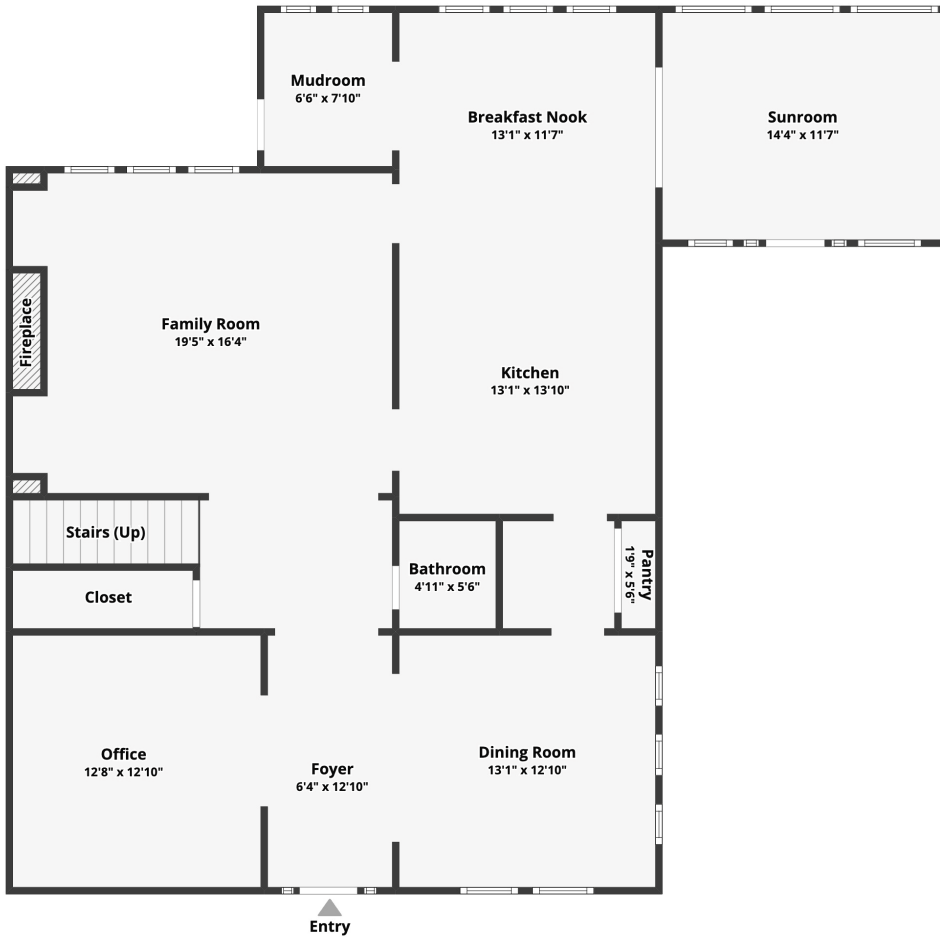

# 1466 Hollenberg Lane

Carolina Park | Mount Pleasant, SC 29466

FLOOR 1

FLOOR 2