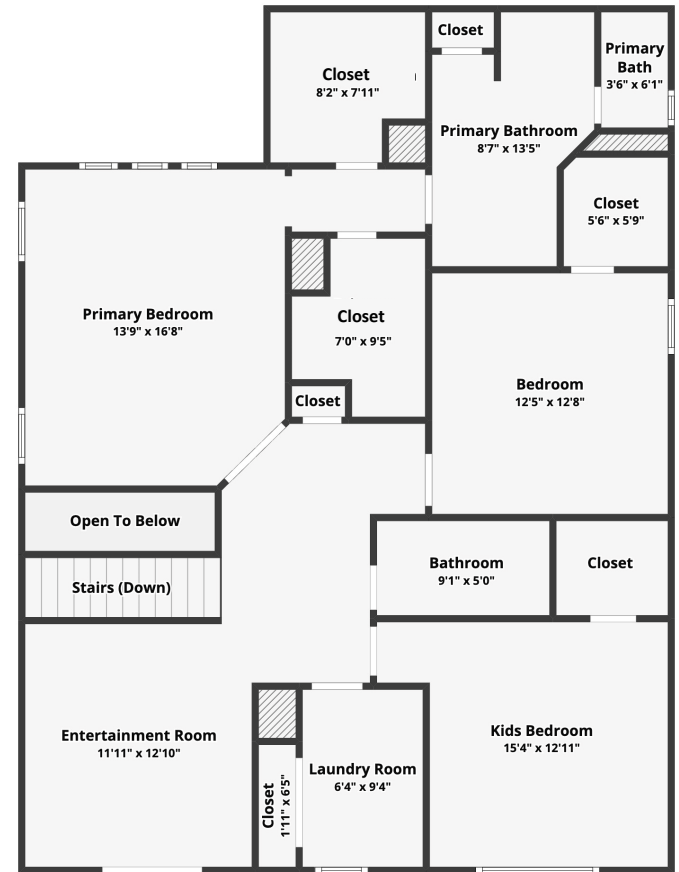

# 1466 Hollenberg Lane

Carolina Park | Mount Pleasant, SC 29466

FLOOR 1

FLOOR 2