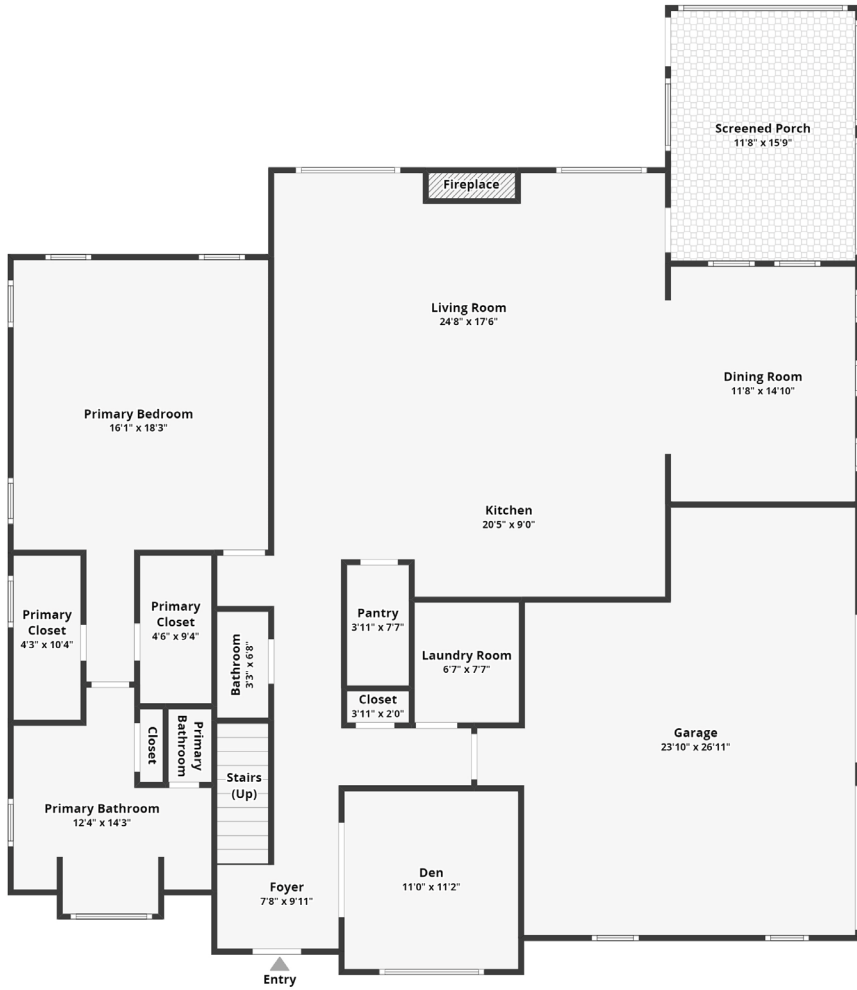

2859 River Vista Way

Dunes West | Mount Pleasant, SC 29466

FLOOR 1