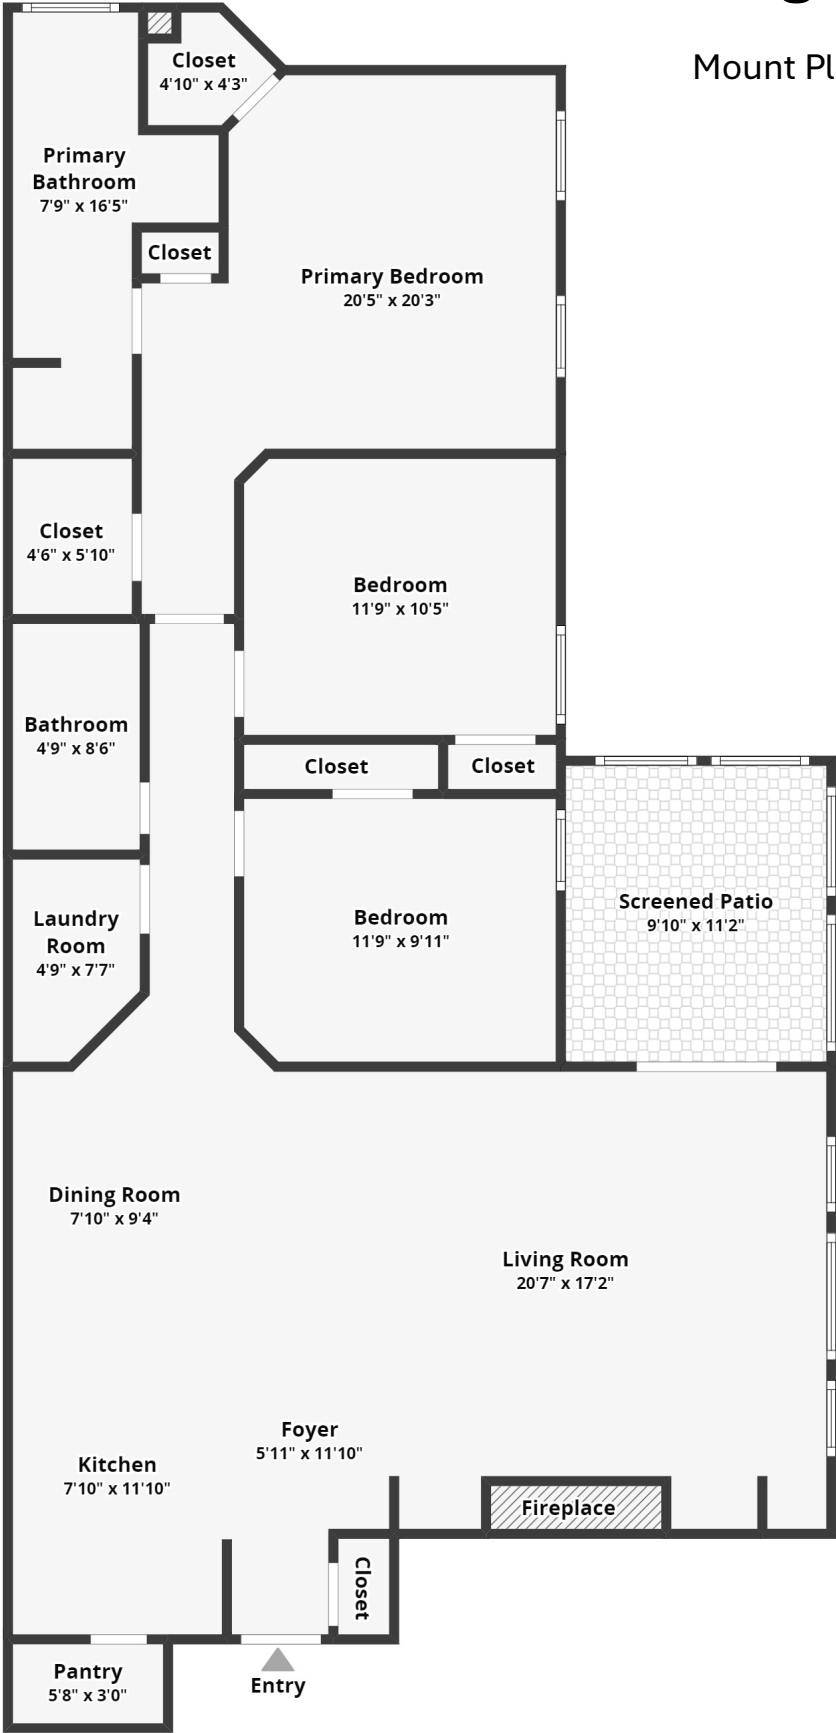

1325 Kingsford Lane

Dunes West
Mount Pleasant, SC 29466