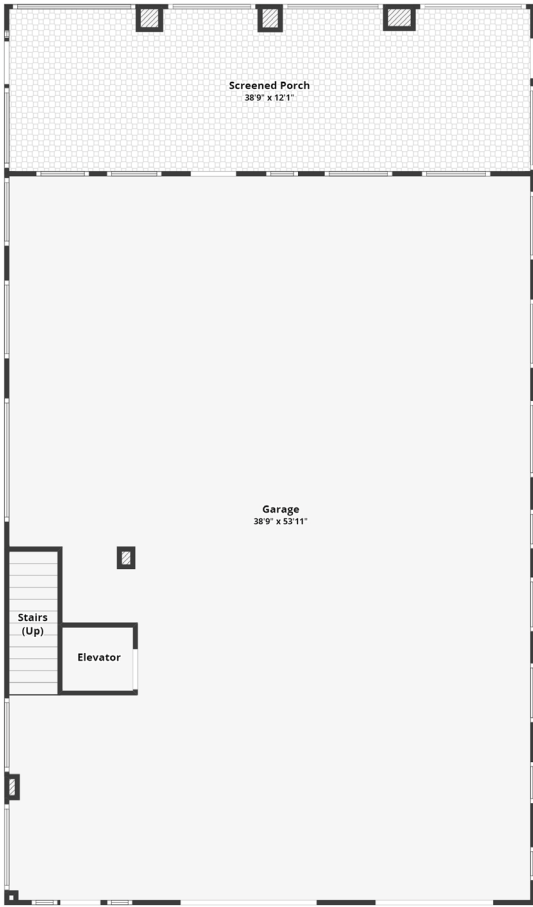

2064 Amenity Park Circle

Hamlin Plantation | Mount Pleasant, SC 29466

Ground Floor

Entry

Main Floor

Top Floor

2064 Amenity Park Circle

Hamlin Plantation | Mount Pleasant, SC 29466

Ground Floor

2064 Amenity Park Circle

Hamlin Plantation | Mount Pleasant, SC 29466

Main Floor

2064 Amenity Park Circle

Hamlin Plantation | Mount Pleasant, SC 29466

Top Floor

All dimensions are approximate and subject to independent verification