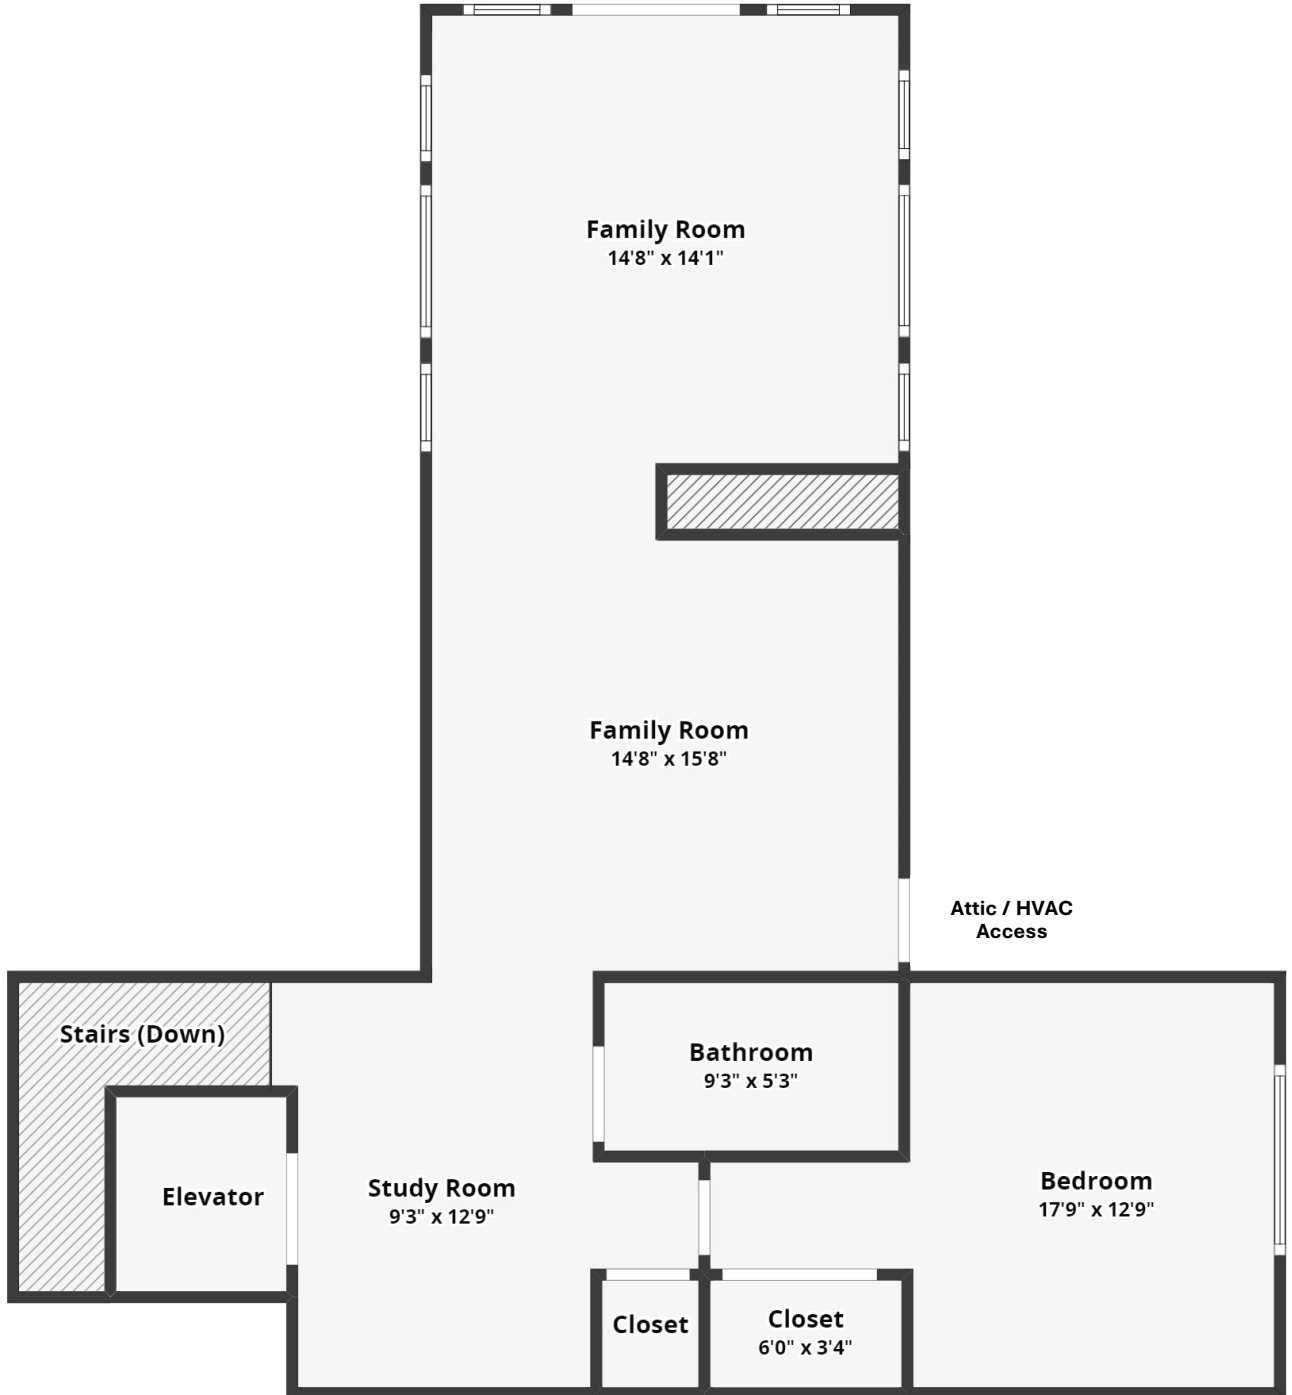

2064 Amenity Park Circle

Hamlin Plantation | Mount Pleasant, SC 29466

Top Floor