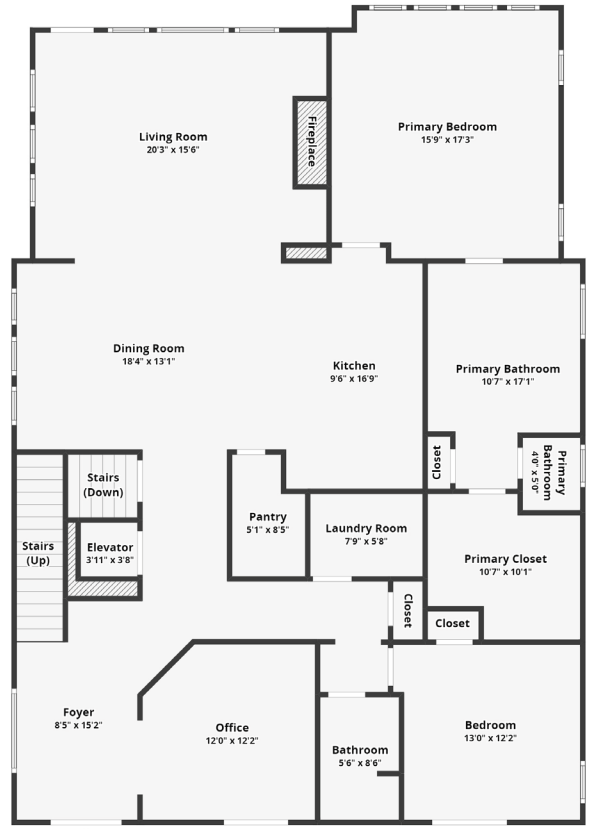

2064 Amenity Park Circle

Hamlin Plantation | Mount Pleasant, SC 29466

Ground Floor

Entry

Main Floor

Top Floor

2064 Amenity Park Circle

Hamlin Plantation | Mount Pleasant, SC 29466

Ground Floor

2064 Amenity Park Circle

Hamlin Plantation | Mount Pleasant, SC 29466

Main Floor

2064 Amenity Park Circle

Hamlin Plantation | Mount Pleasant, SC 29466

Top Floor

All dimensions are approximate and subject to independent verification