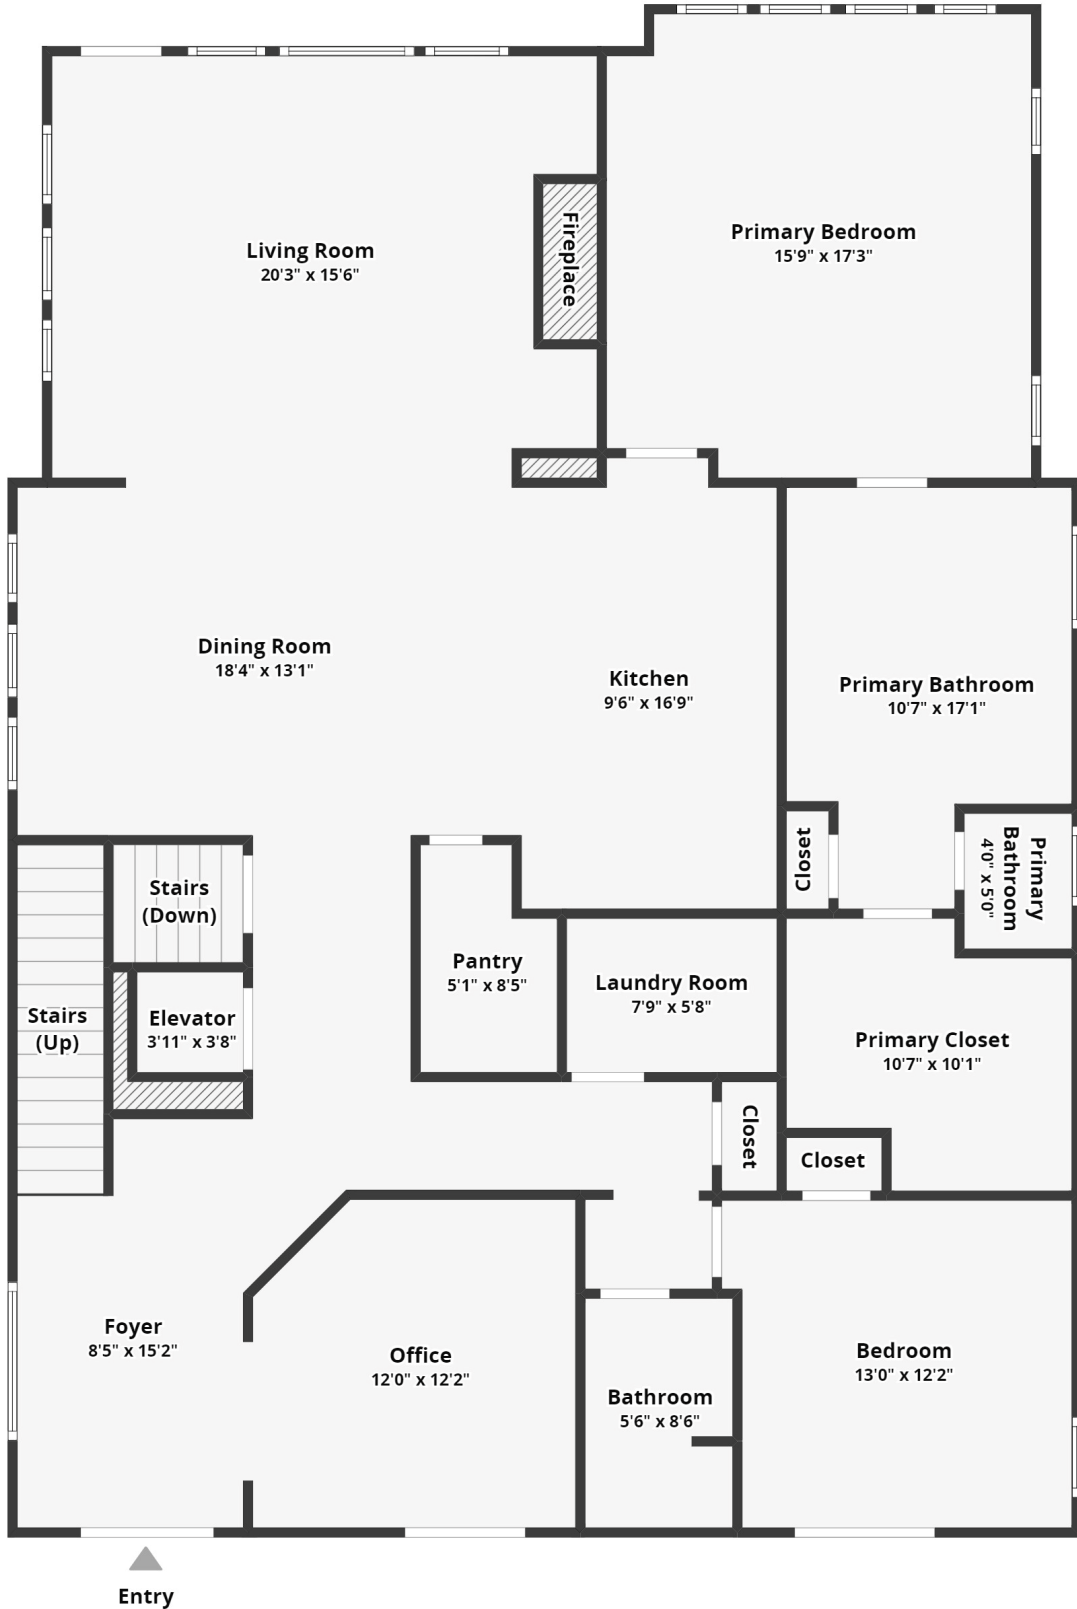

2064 Amenity Park Circle

Hamlin Plantation | Mount Pleasant, SC 29466

Ground Floor

Entry

Main Floor

Top Floor

2064 Amenity Park Circle

Hamlin Plantation | Mount Pleasant, SC 29466

Ground Floor

2064 Amenity Park Circle

Hamlin Plantation | Mount Pleasant, SC 29466

Main Floor

2064 Amenity Park Circle

Hamlin Plantation | Mount Pleasant, SC 29466

Top Floor

All dimensions are approximate and subject to independent verification