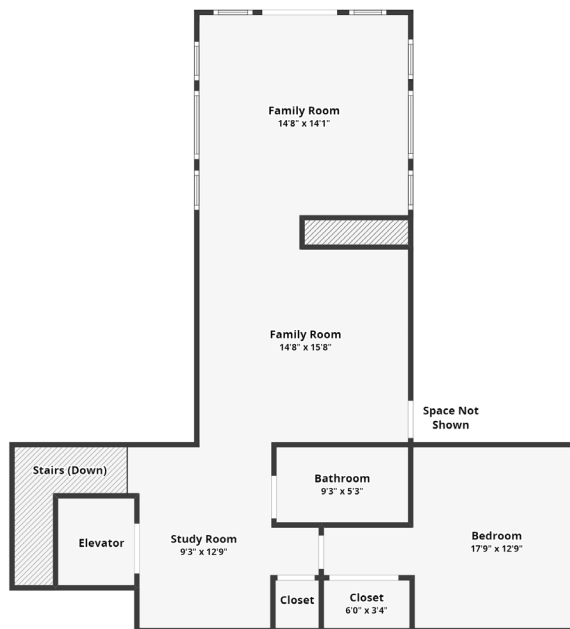

2064 Amenity Park Circle

Hamlin Plantation | Mount Pleasant, SC 29466

Ground Floor

Entry

Main Floor

Top Floor

2064 Amenity Park Circle

Hamlin Plantation | Mount Pleasant, SC 29466

Ground Floor

2064 Amenity Park Circle

Hamlin Plantation | Mount Pleasant, SC 29466

Main Floor

2064 Amenity Park Circle

Hamlin Plantation | Mount Pleasant, SC 29466

Top Floor

All dimensions are approximate and subject to independent verification