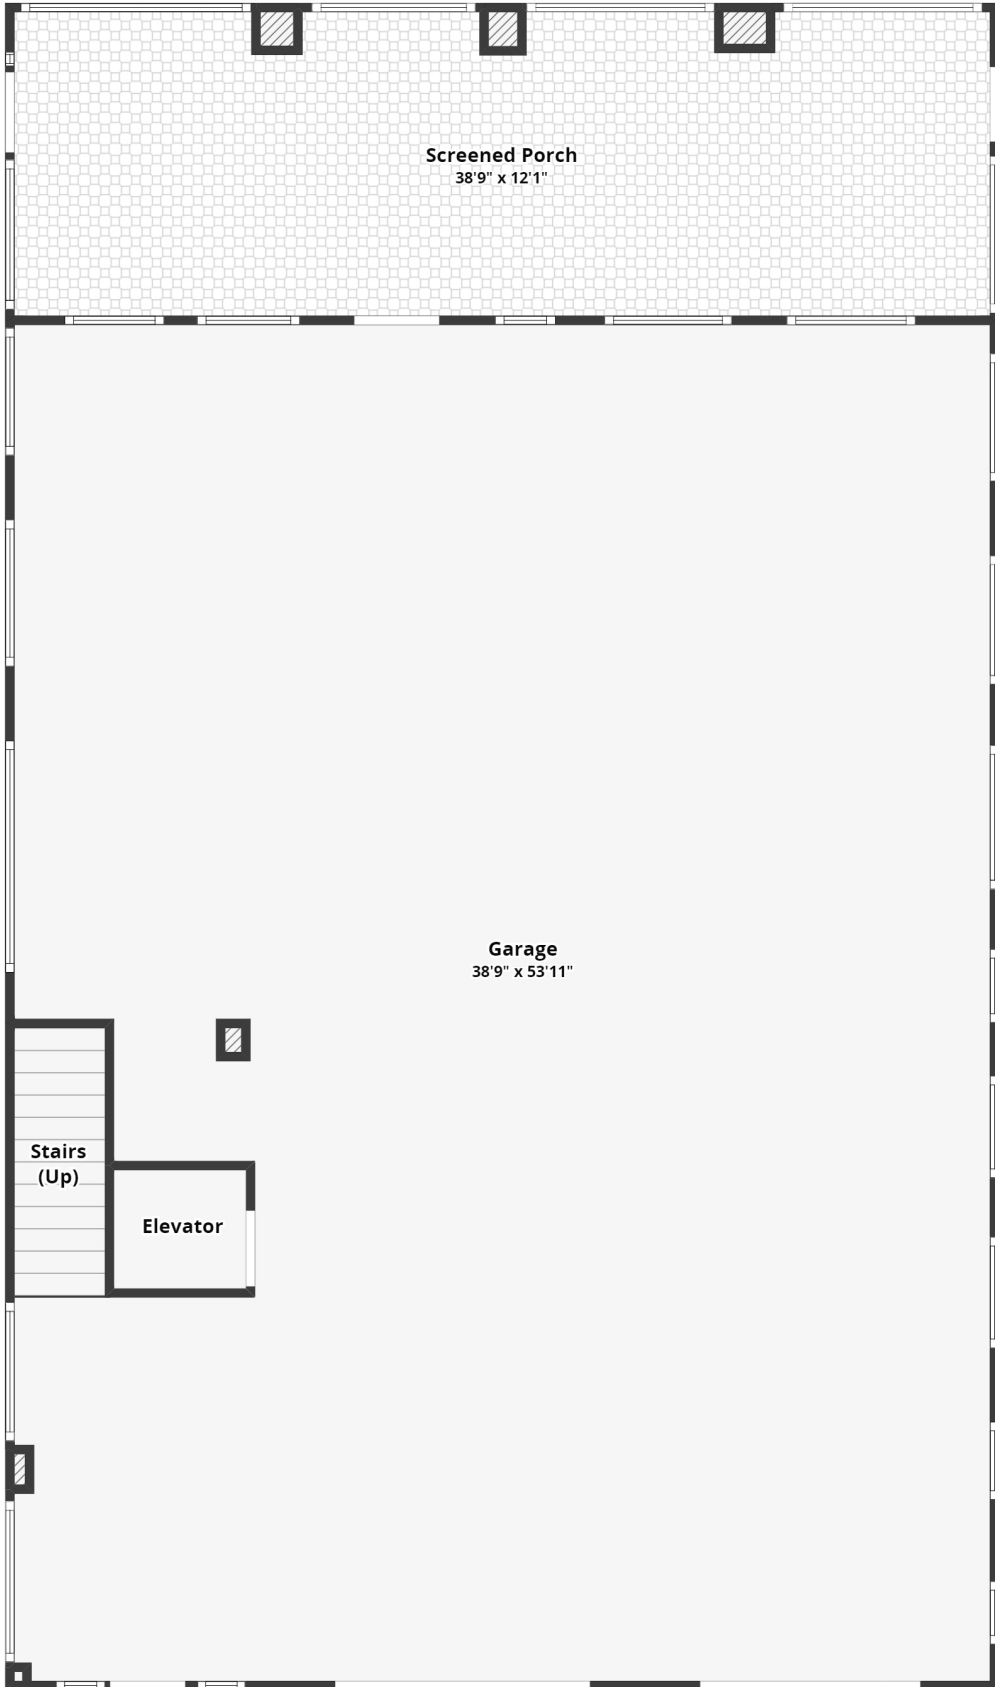

2064 Amenity Park Circle

Hamlin Plantation | Mount Pleasant, SC 29466

Ground Floor

Entry

Main Floor

Top Floor

2064 Amenity Park Circle

Hamlin Plantation | Mount Pleasant, SC 29466

Ground Floor

2064 Amenity Park Circle

Hamlin Plantation | Mount Pleasant, SC 29466

Main Floor

2064 Amenity Park Circle

Hamlin Plantation | Mount Pleasant, SC 29466

Top Floor

All dimensions are approximate and subject to independent verification