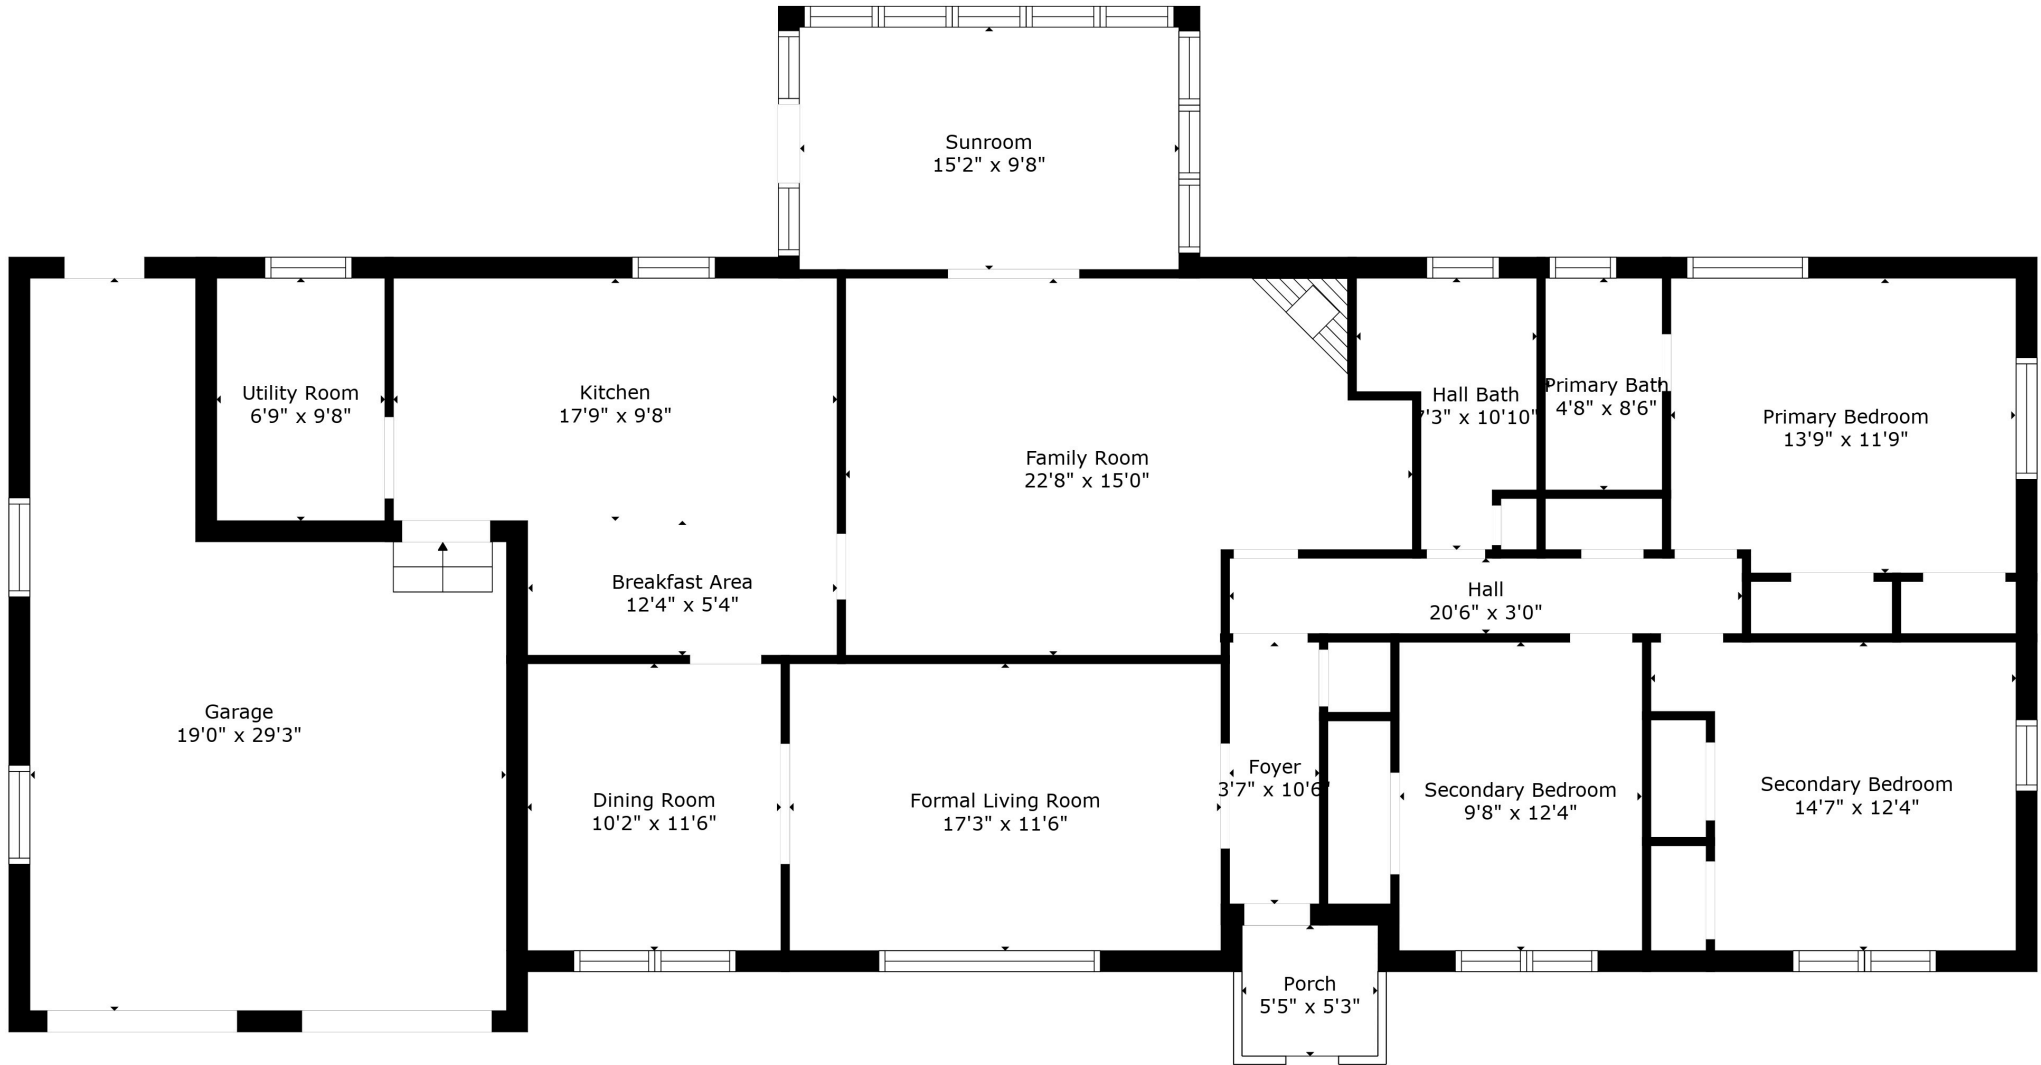

733 Shamrock Lane

Lawton Bluff | Charleston, SC 29412

Total scanned area: 2548 sq. ft

Measurements Are Calculated By Cubicasa Technology. Deemed Highly Reliable But Not Guaranteed.