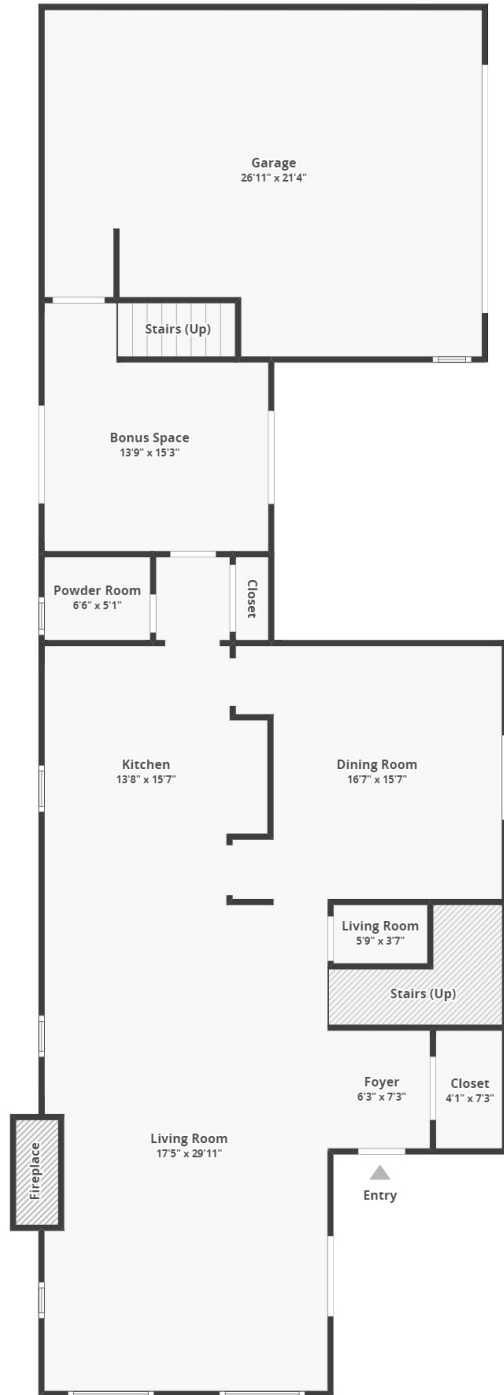

122 White Pine Way

Cottages of Gahagan | Summerville, SC 29485

FLOOR 1

FLOOR 2 A

FLOOR 2 B