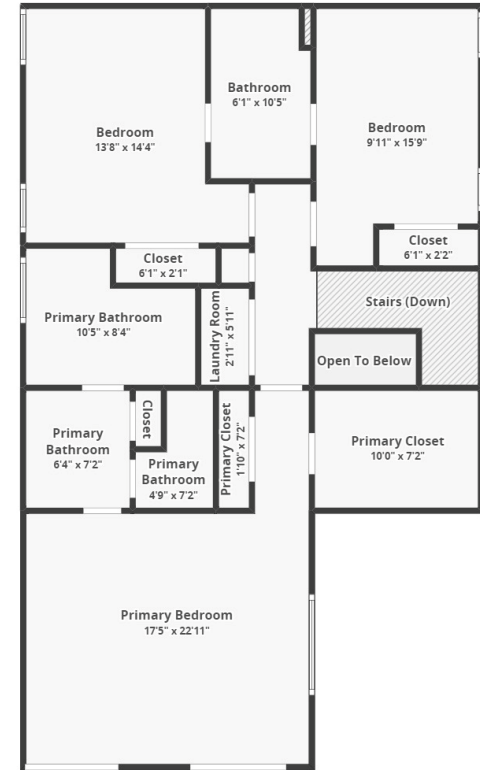

122 White Pine Way

Cottages of Gahagan | Summerville, SC 29485

FLOOR 1

FLOOR 2 A

FLOOR 2 B