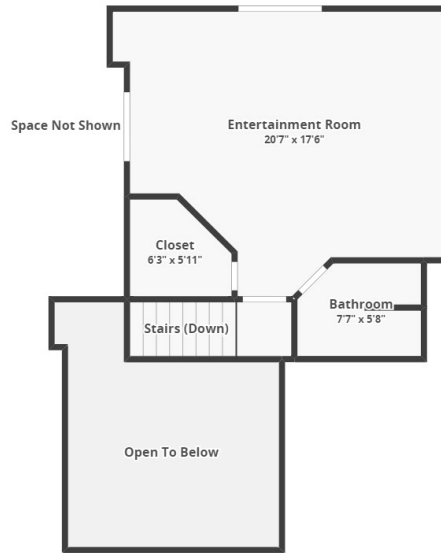

122 White Pine Way

Cottages of Gahagan | Summerville, SC 29485

FLOOR 1

FLOOR 2 A

FLOOR 2 B