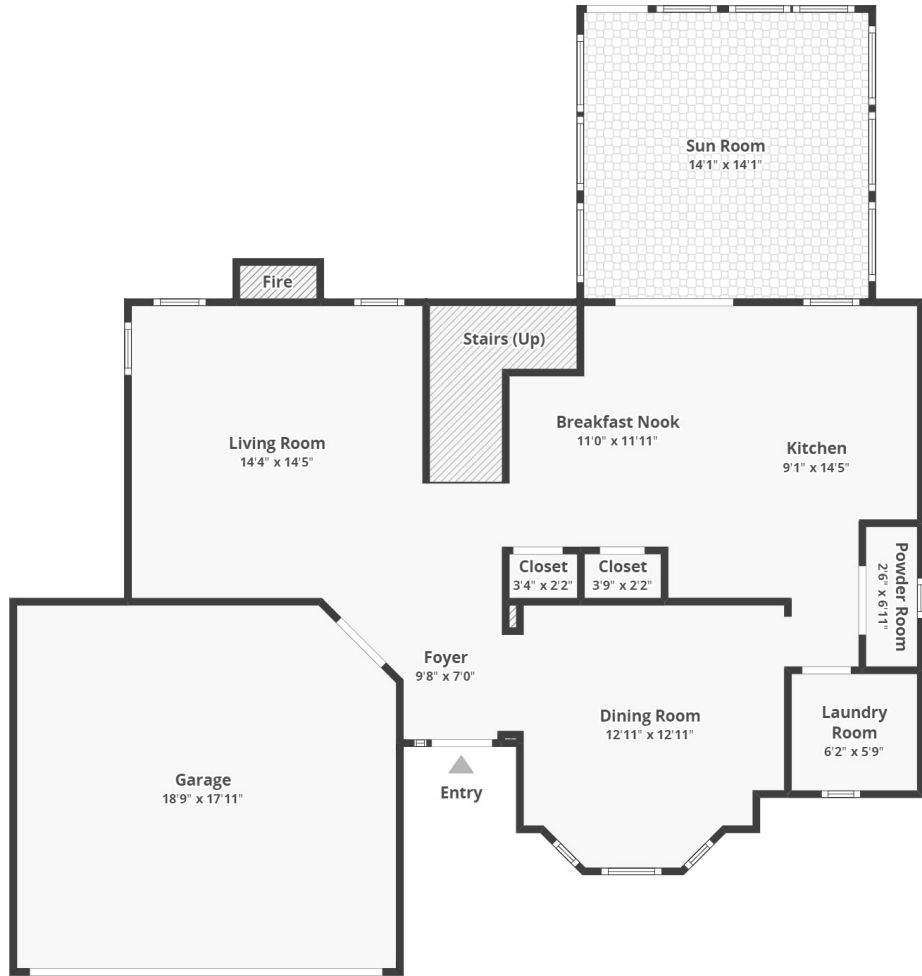

3271 Middleburry Lane

Village Green | Charleston, SC 29414

FLOOR 1

FLOOR 2

3271 Middleburry Lane

Village Green | Charleston, SC 29414

3271 Middleburry Lane

Village Green | Charleston, SC 29414