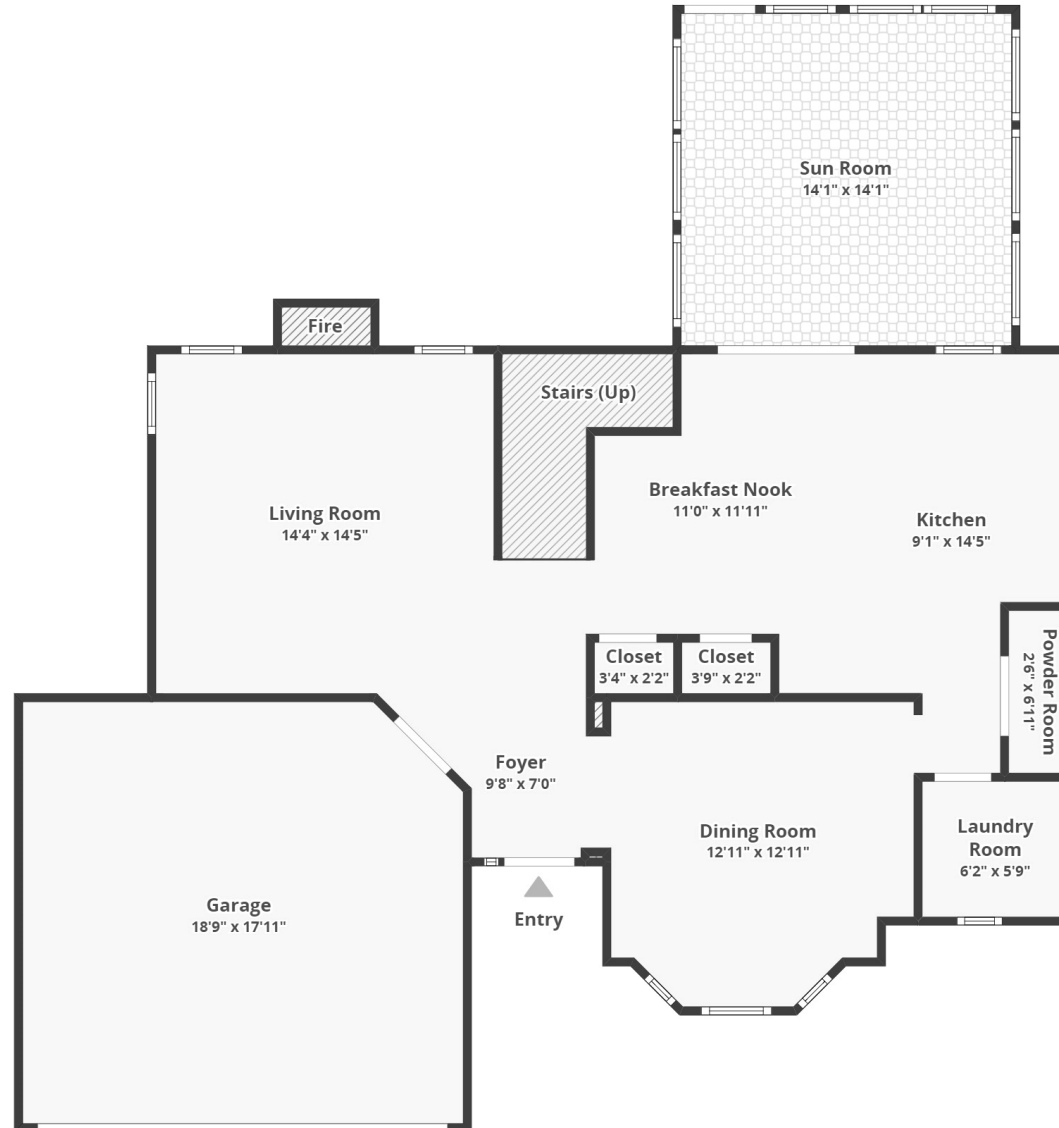

3271 Middleburry Lane

Village Green | Charleston, SC 29414

FLOOR 1

FLOOR 2

3271 Middleburry Lane

Village Green | Charleston, SC 29414

3271 Middleburry Lane

Village Green | Charleston, SC 29414