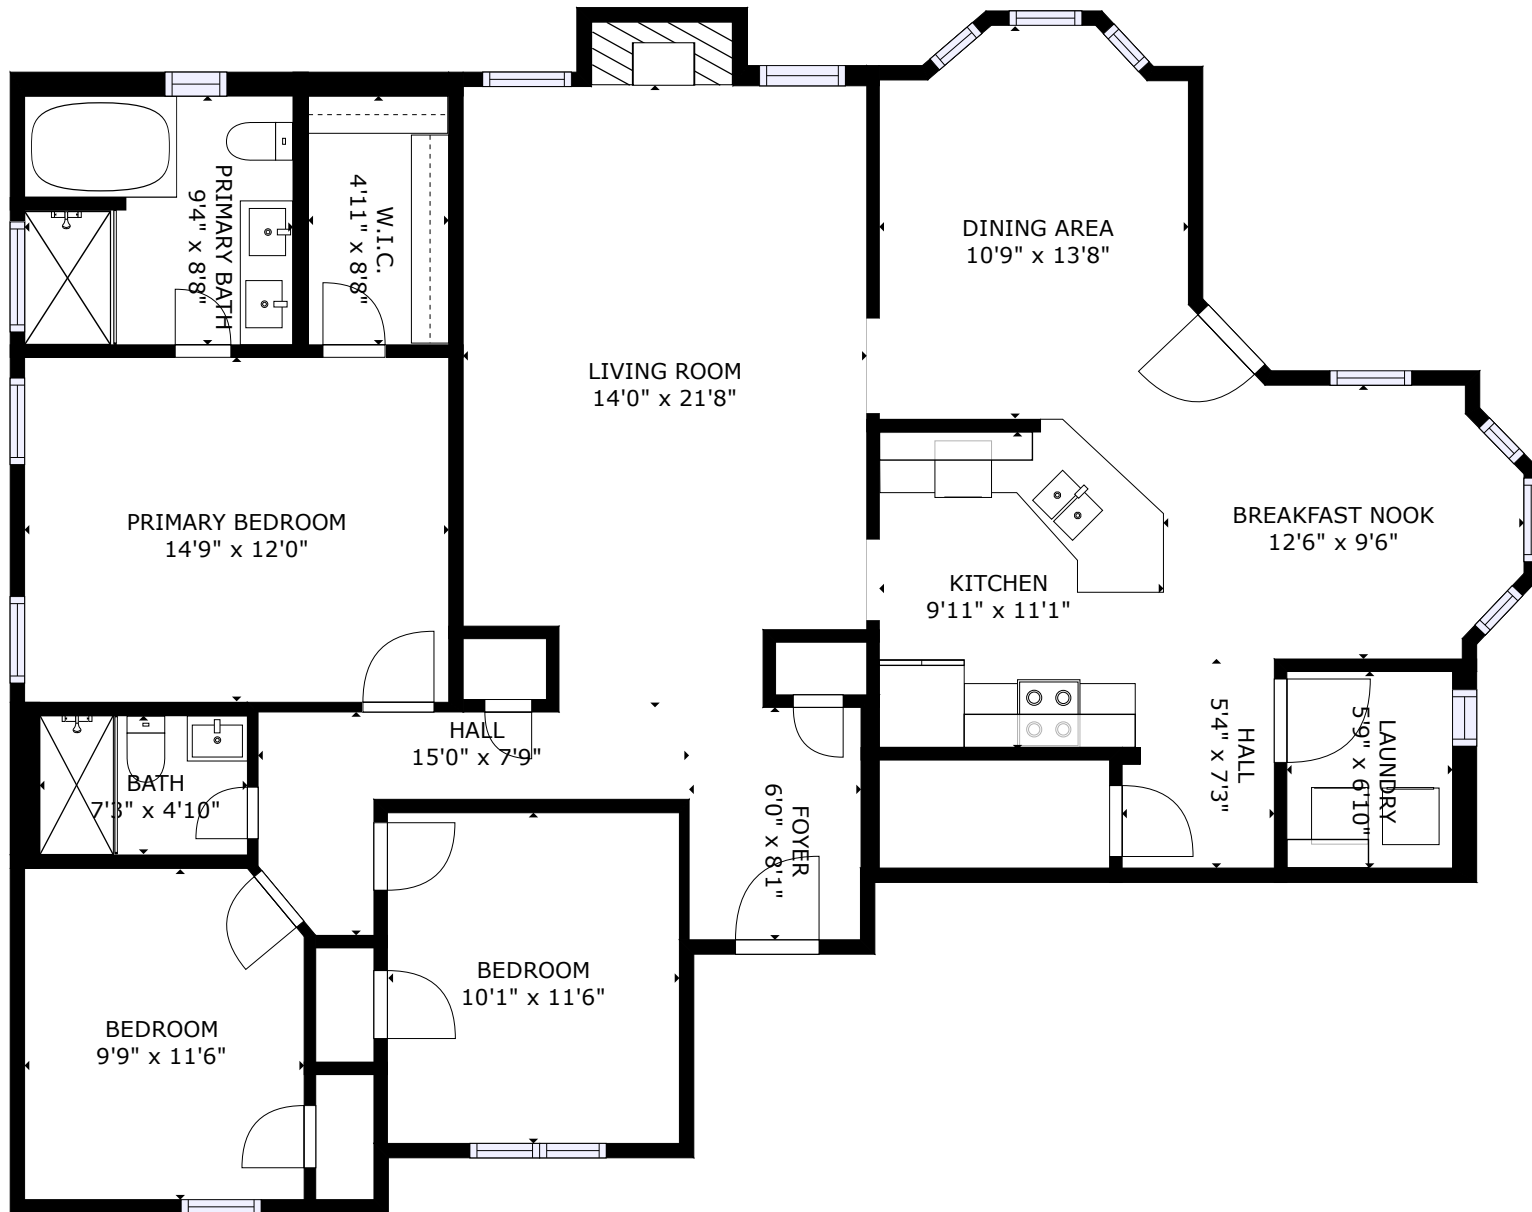

# 2248 Ashford Place Drive

Ashford Place at Canterbury Woods | Charleston, SC 29414

GROSS INTERNAL AREA  
FLOOR 1: 1548 sq. ft  
TOTAL: 1548 sq. ft

SIZES AND DIMENSIONS ARE APPROXIMATE, ACTUAL MAY VARY.