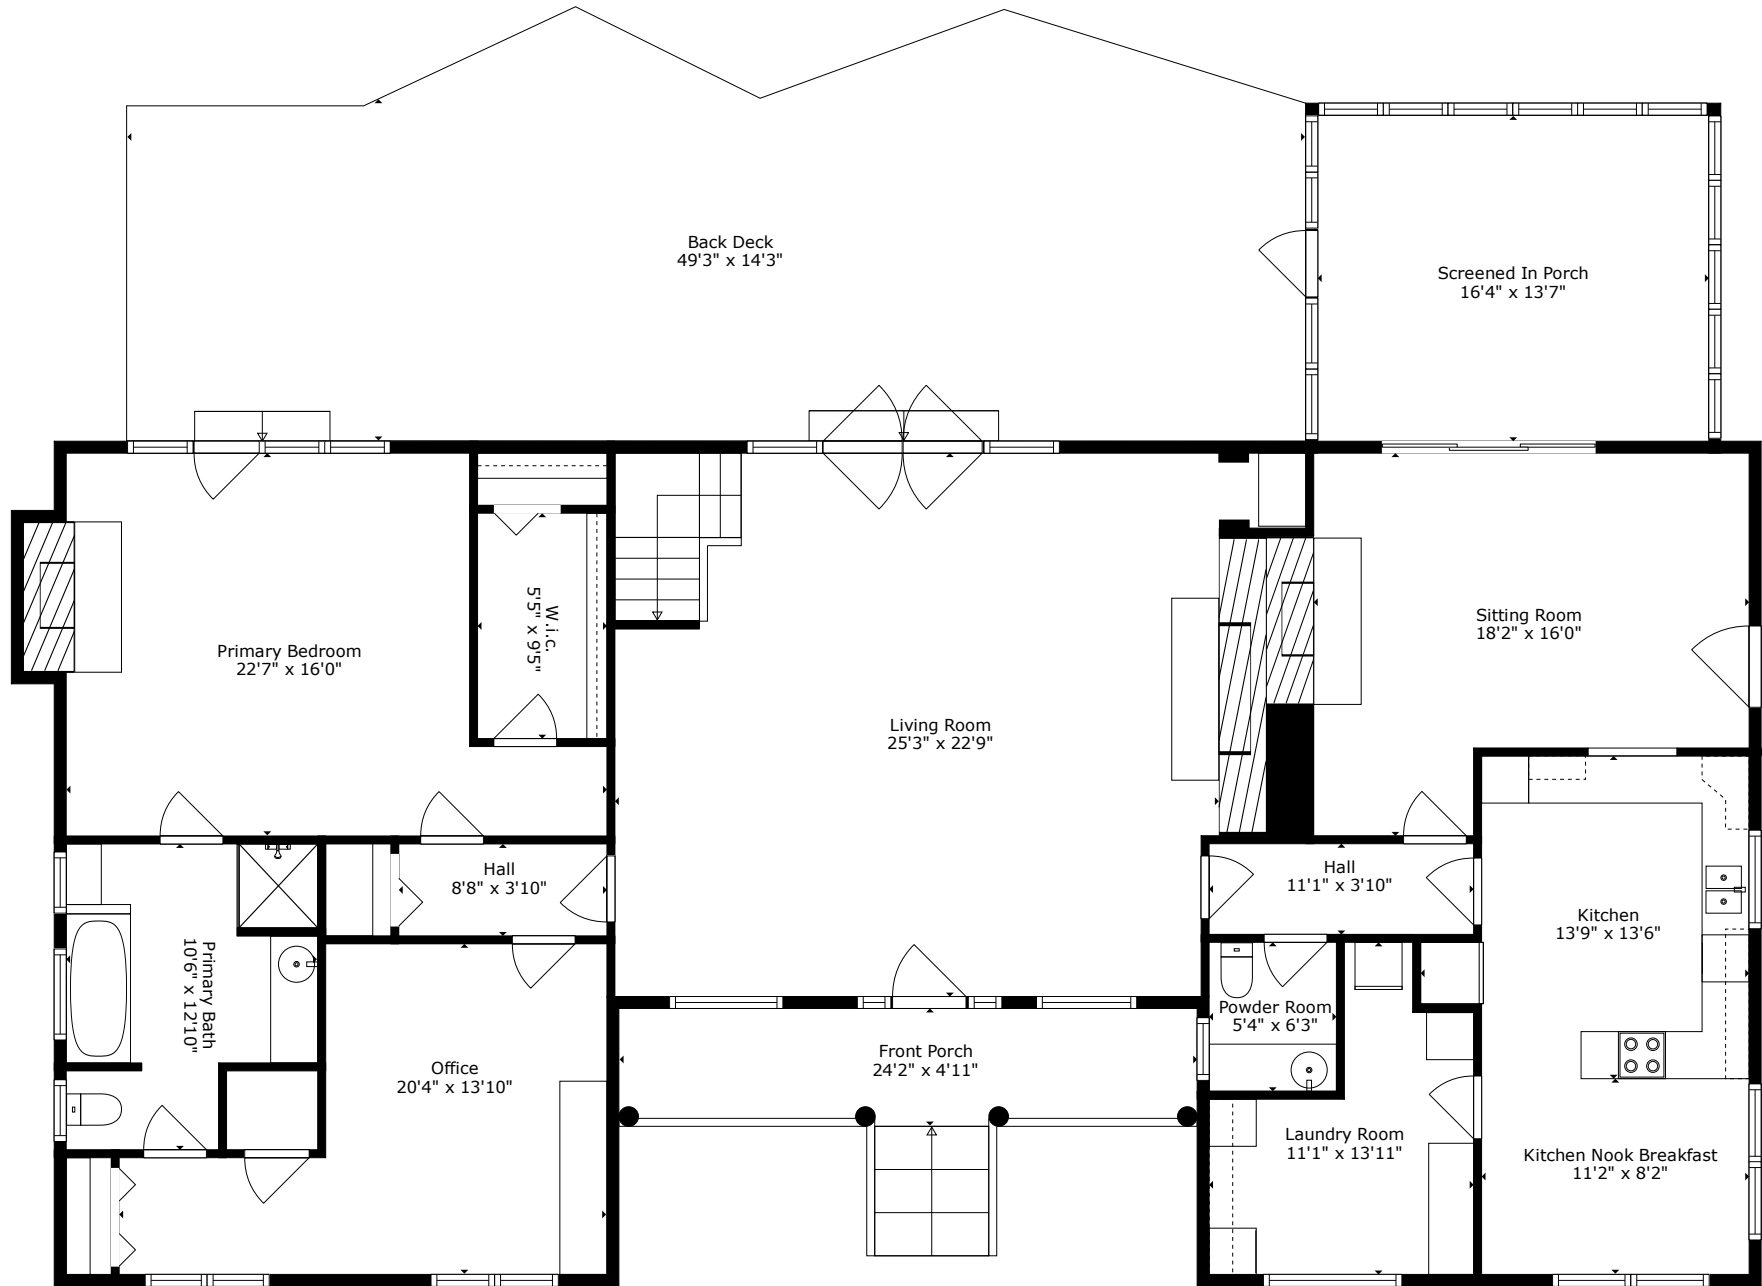

2437 Rice Pond Road

Ashland Plantation | Charleston, SC 29414

Floor 2

Detached Garage
574sf

Floor 1

Total scanned area: 4683 sq. ft

Measurements Are Calculated by Cubicasa Technology. Deemed Highly Reliable But Not Guaranteed.

2437 Rice Pond Road

Ashland Plantation | Charleston, SC 29414

Floor 1

2437 Rice Pond Road

Ashland Plantation | Charleston, SC 29414

2437 Rice Pond Road

Ashland Plantation | Charleston, SC 29414

Detached Garage