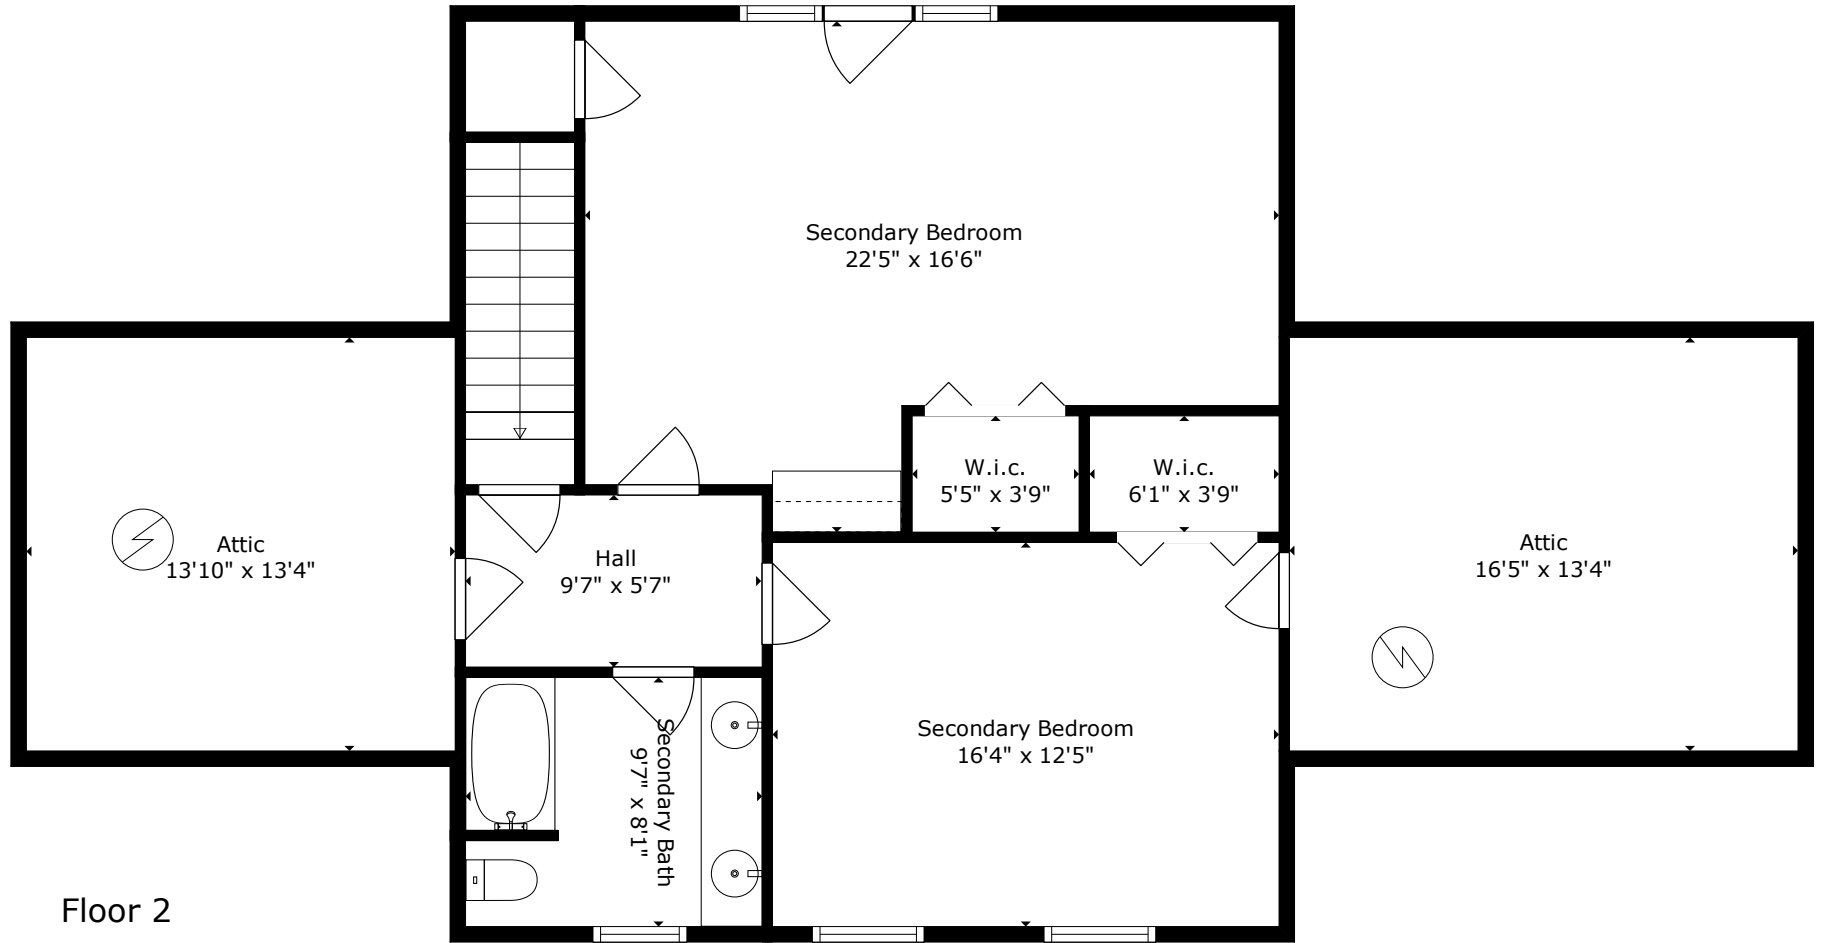

2437 Rice Pond Road

Ashland Plantation | Charleston, SC 29414

Floor 2

Detached Garage
574sf

Floor 1

Total scanned area: 4683 sq. ft

Measurements Are Calculated by Cubicasa Technology. Deemed Highly Reliable But Not Guaranteed.

2437 Rice Pond Road

Ashland Plantation | Charleston, SC 29414

Floor 1

2437 Rice Pond Road

Ashland Plantation | Charleston, SC 29414

2437 Rice Pond Road

Ashland Plantation | Charleston, SC 29414

Detached Garage