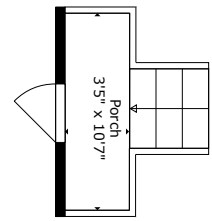

2437 Rice Pond Road

Ashland Plantation | Charleston, SC 29414

Floor 2

Detached Garage
574sf

Floor 1

Total scanned area: 4683 sq. ft

Measurements Are Calculated by Cubicasa Technology. Deemed Highly Reliable But Not Guaranteed.