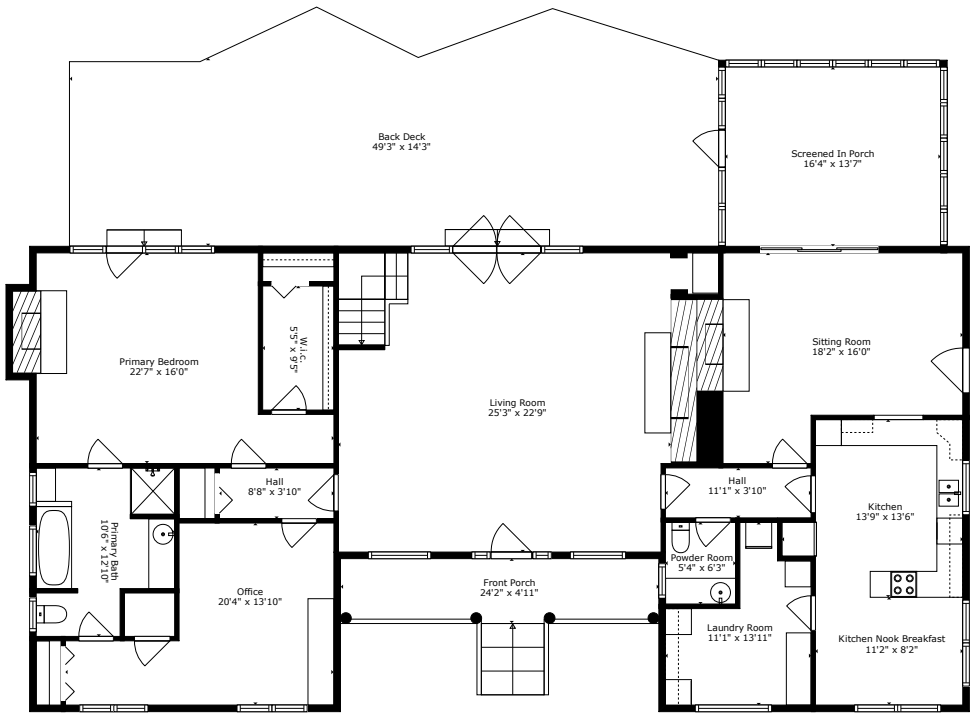

2437 Rice Pond Road

Ashland Plantation | Charleston, SC 29414

Floor 2

Detached Garage
574sf

Floor 1

Total scanned area: 4683 sq. ft

Measurements Are Calculated by Cubicasa Technology. Deemed Highly Reliable But Not Guaranteed.

2437 Rice Pond Road

Ashland Plantation | Charleston, SC 29414

Floor 1

2437 Rice Pond Road

Ashland Plantation | Charleston, SC 29414

2437 Rice Pond Road

Ashland Plantation | Charleston, SC 29414

Detached Garage