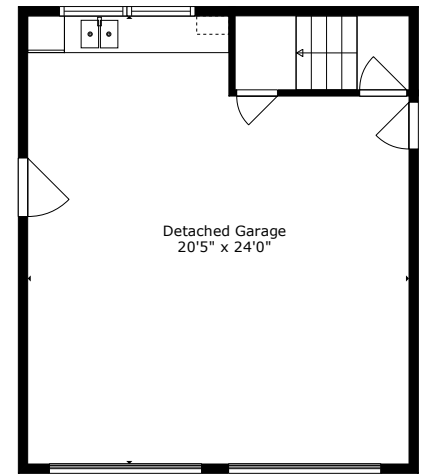

2437 Rice Pond Road

Ashland Plantation | Charleston, SC 29414

Floor 2

Detached Garage
574sf

Floor 1

Total scanned area: 4683 sq. ft

Measurements Are Calculated by Cubicasa Technology. Deemed Highly Reliable But Not Guaranteed.