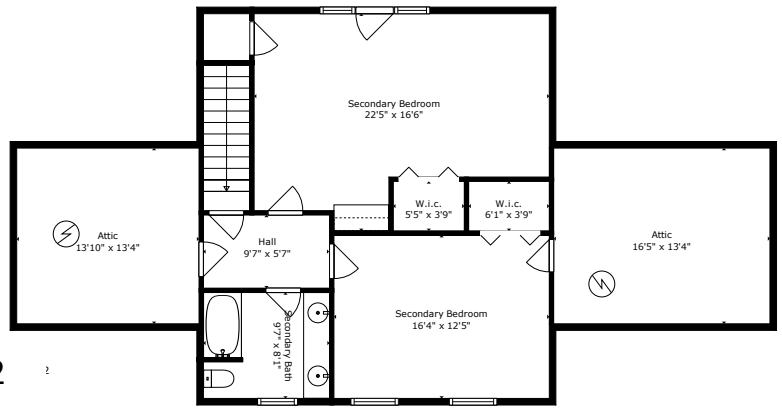

2437 Rice Pond Road

Ashland Plantation | Charleston, SC 29414

Floor 2

Detached Garage
574sf

Floor 1

Total scanned area: 4683 sq. ft

Measurements Are Calculated by Cubicasa Technology. Deemed Highly Reliable But Not Guaranteed.

2437 Rice Pond Road

Ashland Plantation | Charleston, SC 29414

Floor 1

2437 Rice Pond Road

Ashland Plantation | Charleston, SC 29414

2437 Rice Pond Road

Ashland Plantation | Charleston, SC 29414

Detached Garage