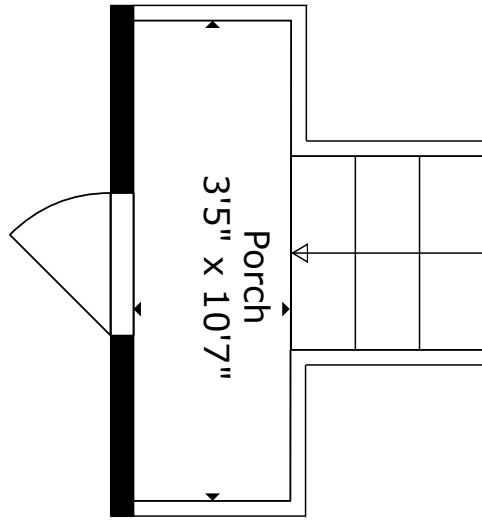

2437 Rice Pond Road

Ashland Plantation | Charleston, SC 29414

Floor 2

Detached Garage
574sf

Floor 1

Total scanned area: 4683 sq. ft

Measurements Are Calculated by Cubicasa Technology. Deemed Highly Reliable But Not Guaranteed.

2437 Rice Pond Road

Ashland Plantation | Charleston, SC 29414

Floor 1

2437 Rice Pond Road

Ashland Plantation | Charleston, SC 29414

2437 Rice Pond Road

Ashland Plantation | Charleston, SC 29414

Detached Garage