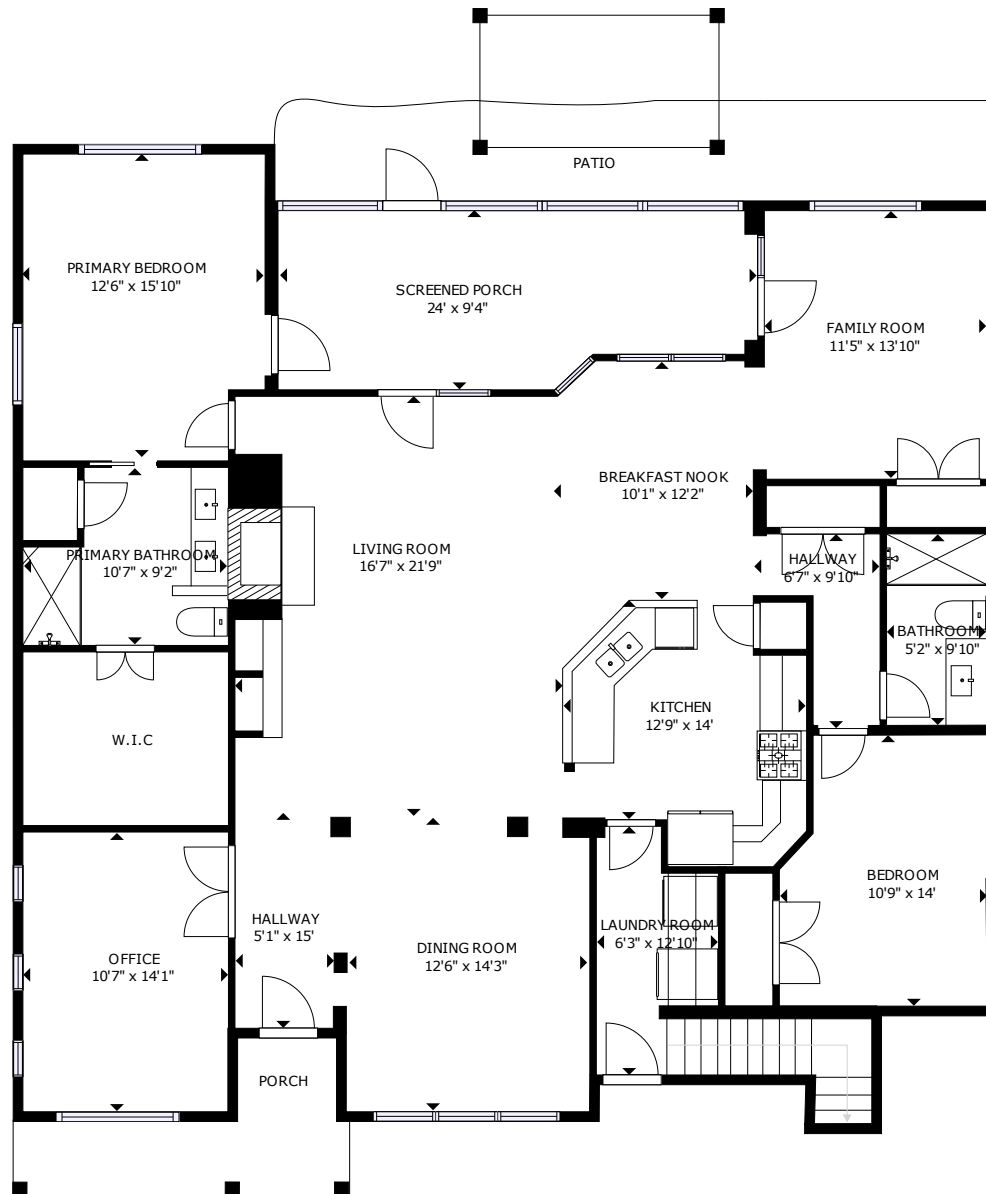

5192 Blair Road

Myers Mill | Summerville, SC 29483

FLOOR 1

FLOOR 2

GROSS INTERNAL AREA
FLOOR 1: 2042 sq ft, FLOOR 2: 282 sq ft
TOTAL: 2324 sq ft

SIZES AND DIMENSIONS ARE APPROXIMATE, ACTUAL MAY VARY.

5192 Blair Road

Myers Mill | Summerville, SC 29483

GROSS INTERNAL AREA
FLOOR 1: 2042 sq ft, FLOOR 2: 282 sq ft
TOTAL: 2324 sq ft

SIZES AND DIMENSIONS ARE APPROXIMATE, ACTUAL MAY VARY.

5192 Blair Road

Myers Mill | Summerville, SC 29483

GROSS INTERNAL AREA
FLOOR 1: 2042 sq ft, FLOOR 2: 282 sq ft
TOTAL: 2324 sq ft

SIZES AND DIMENSIONS ARE APPROXIMATE, ACTUAL MAY VARY.