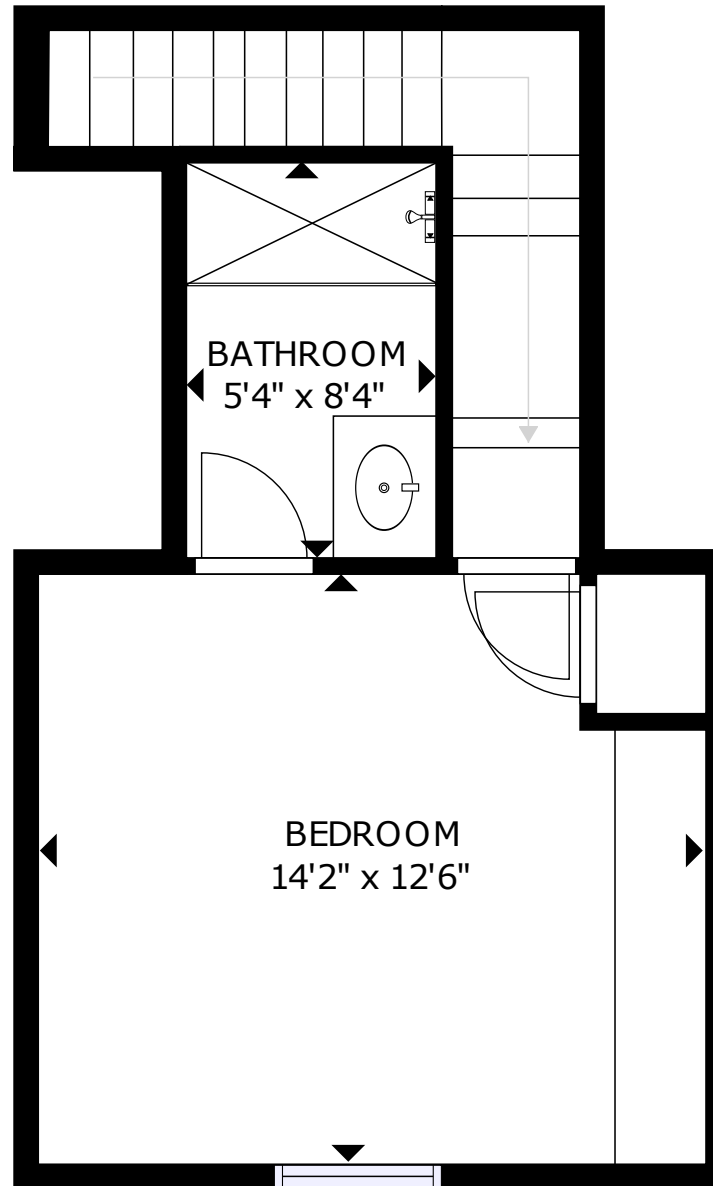

5192 Blair Road

Myers Mill | Summerville, SC 29483

FLOOR 1

FLOOR 2

GROSS INTERNAL AREA
FLOOR 1: 2042 sq ft, FLOOR 2: 282 sq ft
TOTAL: 2324 sq ft

SIZES AND DIMENSIONS ARE APPROXIMATE, ACTUAL MAY VARY.

5192 Blair Road

Myers Mill | Summerville, SC 29483

GROSS INTERNAL AREA
FLOOR 1: 2042 sq ft, FLOOR 2: 282 sq ft
TOTAL: 2324 sq ft

SIZES AND DIMENSIONS ARE APPROXIMATE, ACTUAL MAY VARY.

5192 Blair Road

Myers Mill | Summerville, SC 29483

GROSS INTERNAL AREA
FLOOR 1: 2042 sq ft, FLOOR 2: 282 sq ft
TOTAL: 2324 sq ft

SIZES AND DIMENSIONS ARE APPROXIMATE, ACTUAL MAY VARY.