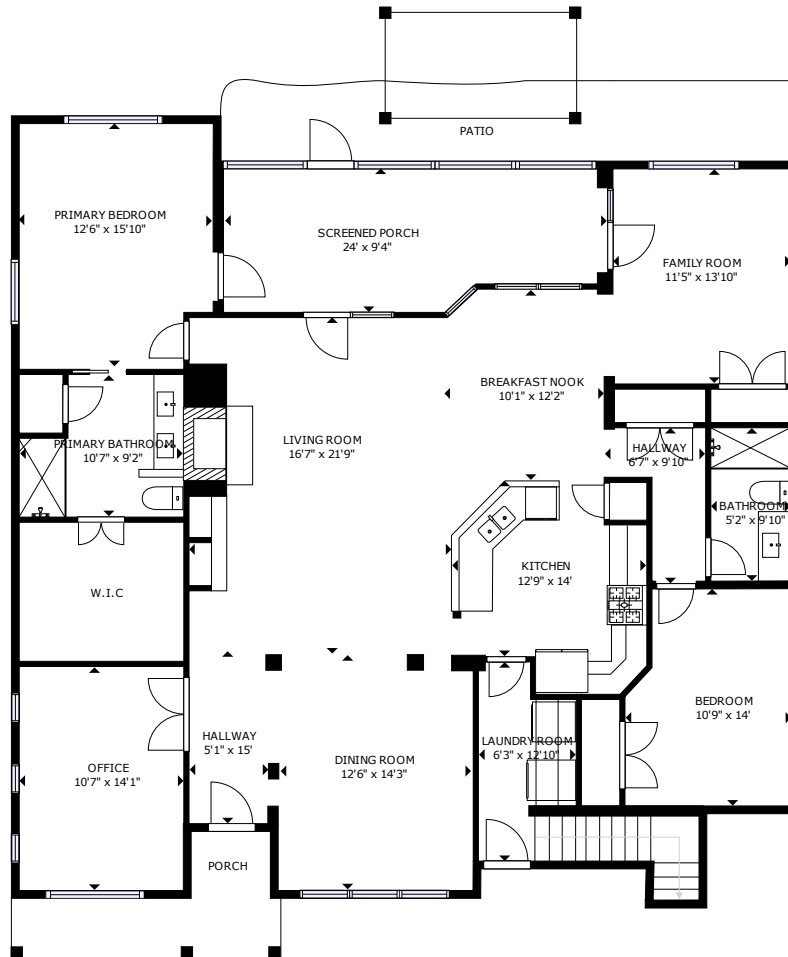

5192 Blair Road

Myers Mill | Summerville, SC 29483

FLOOR 1

FLOOR 2

GROSS INTERNAL AREA
FLOOR 1: 2042 sq ft, FLOOR 2: 282 sq ft
TOTAL: 2324 sq ft

SIZES AND DIMENSIONS ARE APPROXIMATE, ACTUAL MAY VARY.

5192 Blair Road

Myers Mill | Summerville, SC 29483

GROSS INTERNAL AREA
FLOOR 1: 2042 sq ft, FLOOR 2: 282 sq ft
TOTAL: 2324 sq ft

SIZES AND DIMENSIONS ARE APPROXIMATE, ACTUAL MAY VARY.

5192 Blair Road

Myers Mill | Summerville, SC 29483

GROSS INTERNAL AREA
FLOOR 1: 2042 sq ft, FLOOR 2: 282 sq ft
TOTAL: 2324 sq ft

SIZES AND DIMENSIONS ARE APPROXIMATE, ACTUAL MAY VARY.