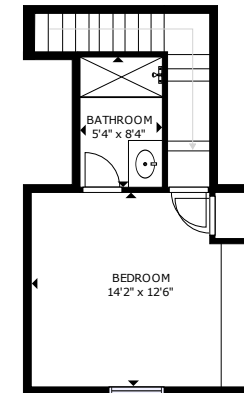

5192 Blair Road

Myers Mill | Summerville, SC 29483

FLOOR 1

FLOOR 2

GROSS INTERNAL AREA
FLOOR 1: 2042 sq ft, FLOOR 2: 282 sq ft
TOTAL: 2324 sq ft

SIZES AND DIMENSIONS ARE APPROXIMATE, ACTUAL MAY VARY.

5192 Blair Road

Myers Mill | Summerville, SC 29483

GROSS INTERNAL AREA
FLOOR 1: 2042 sq ft, FLOOR 2: 282 sq ft
TOTAL: 2324 sq ft

SIZES AND DIMENSIONS ARE APPROXIMATE, ACTUAL MAY VARY.

5192 Blair Road

Myers Mill | Summerville, SC 29483

GROSS INTERNAL AREA
FLOOR 1: 2042 sq ft, FLOOR 2: 282 sq ft
TOTAL: 2324 sq ft

SIZES AND DIMENSIONS ARE APPROXIMATE, ACTUAL MAY VARY.