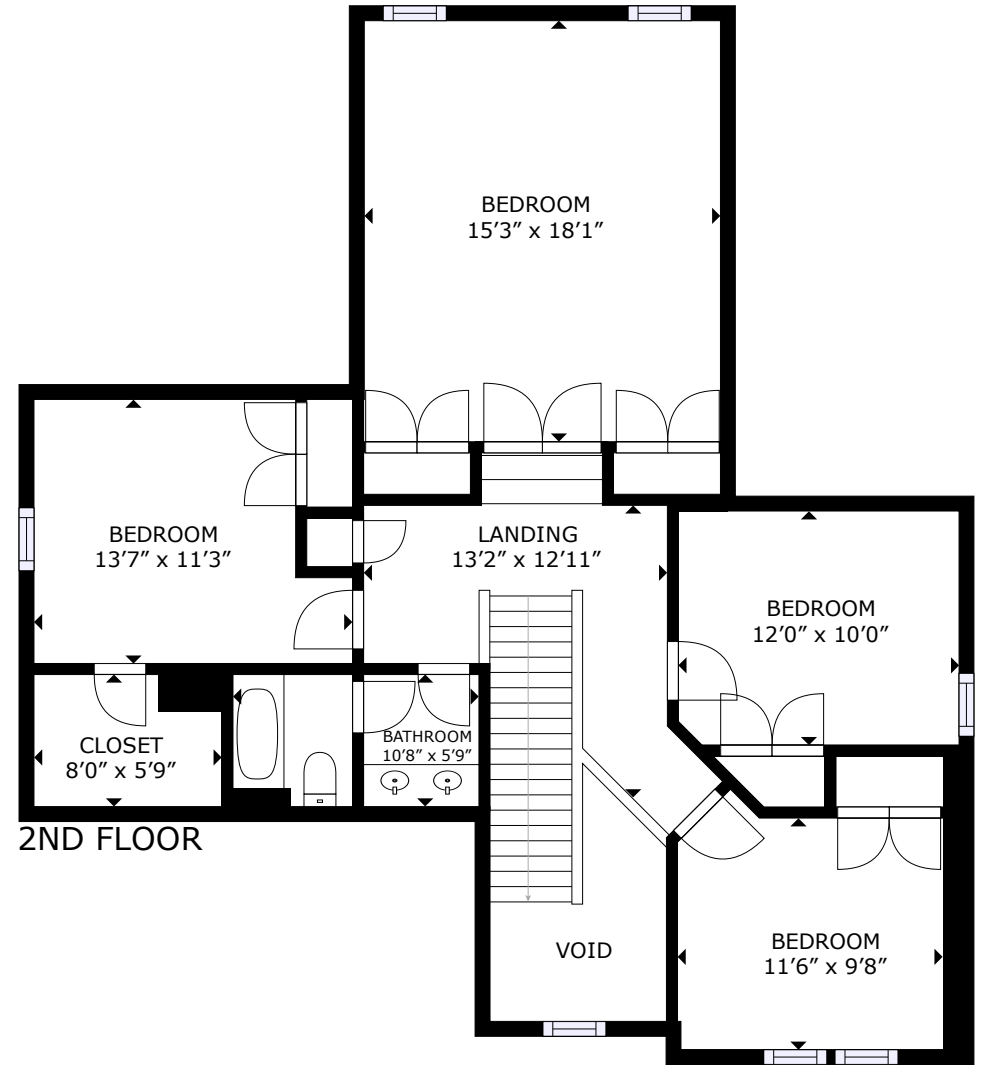

# 2104 Clipstone Drive

Hunters Bend | Ladson, SC 29456

GROSS INTERNAL AREA  
1ST FLOOR: 1,530 sq. ft, 2ND FLOOR: 972 sq. ft  
TOTAL: 2,502 sq. ft  
SIZES AND DIMENSIONS ARE APPROXIMATE, ACTUAL MAY VARY.

# 2104 Clipstone Drive

Hunters Bend | Ladson, SC 29456

FLOOR 1

GROSS INTERNAL AREA  
1ST FLOOR: 1,530 sq. ft, 2ND FLOOR: 972 sq. ft  
TOTAL: 2,502 sq. ft  
SIZES AND DIMENSIONS ARE APPROXIMATE, ACTUAL MAY VARY.

# 2104 Clipstone Drive

Hunters Bend | Ladson, SC 29456

FLOOR 2

GROSS INTERNAL AREA  
1ST FLOOR: 1,530 sq. ft. 2ND FLOOR: 972 sq. ft  
TOTAL: 2,502 sq. ft  
SIZES AND DIMENSIONS ARE APPROXIMATE, ACTUAL MAY VARY.