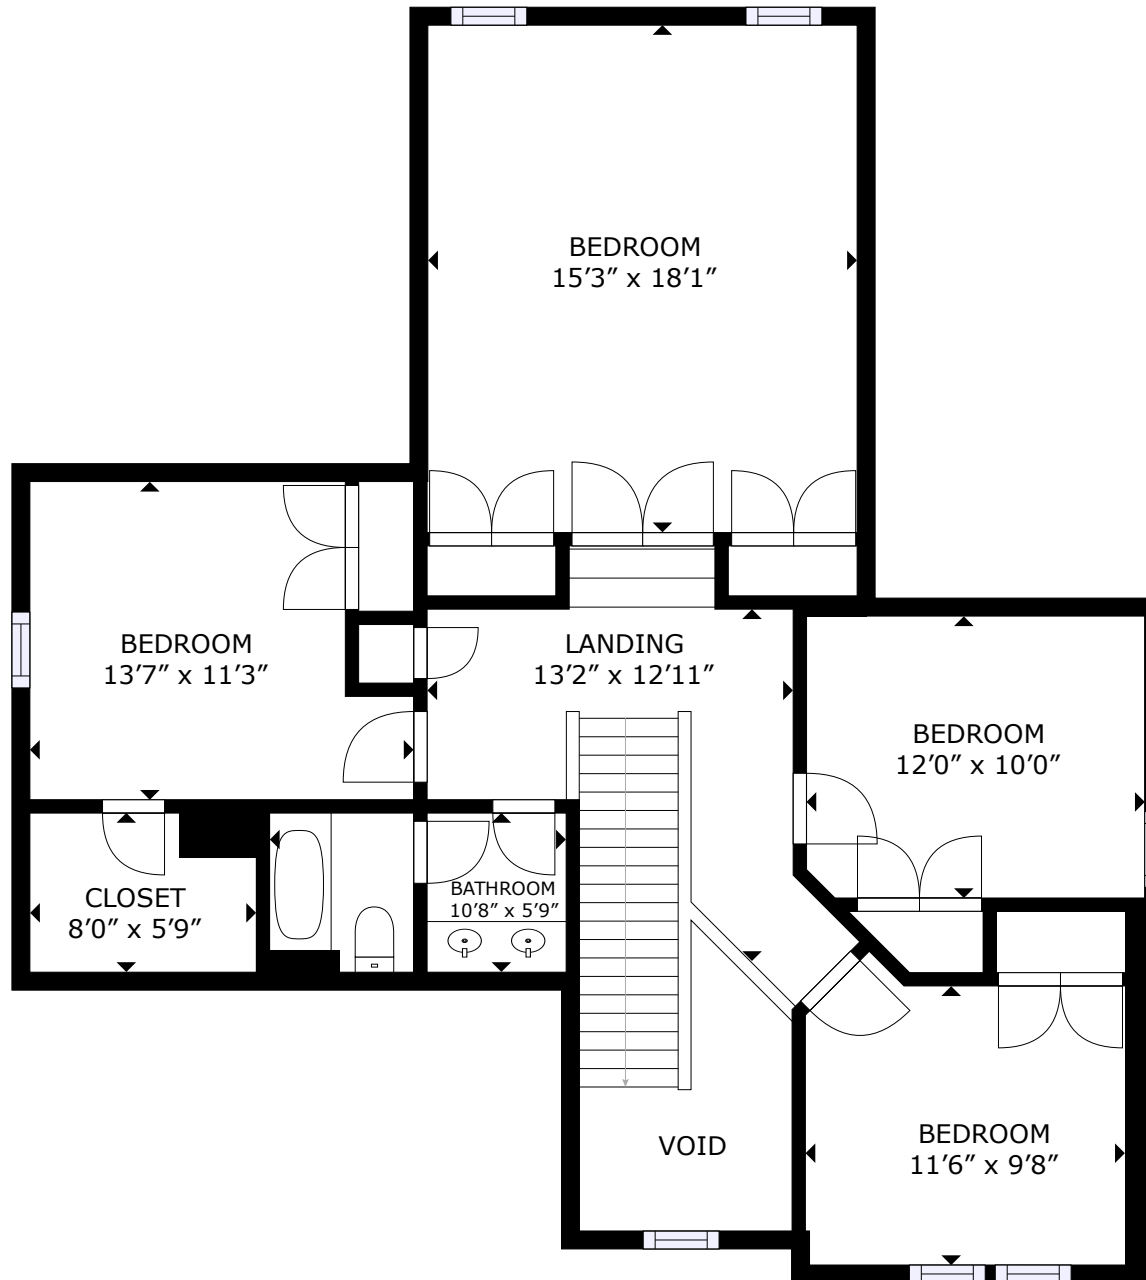

# 2104 Clipstone Drive

Hunters Bend | Ladson, SC 29456

GROSS INTERNAL AREA  
1ST FLOOR: 1,530 sq. ft, 2ND FLOOR: 972 sq. ft  
TOTAL: 2,502 sq. ft  
SIZES AND DIMENSIONS ARE APPROXIMATE, ACTUAL MAY VARY.

# 2104 Clipstone Drive

Hunters Bend | Ladson, SC 29456

FLOOR 1

GROSS INTERNAL AREA  
1ST FLOOR: 1,530 sq. ft, 2ND FLOOR: 972 sq. ft  
TOTAL: 2,502 sq. ft  
SIZES AND DIMENSIONS ARE APPROXIMATE, ACTUAL MAY VARY.

# 2104 Clipstone Drive

Hunters Bend | Ladson, SC 29456

FLOOR 2

GROSS INTERNAL AREA  
1ST FLOOR: 1,530 sq. ft. 2ND FLOOR: 972 sq. ft  
TOTAL: 2,502 sq. ft  
SIZES AND DIMENSIONS ARE APPROXIMATE, ACTUAL MAY VARY.