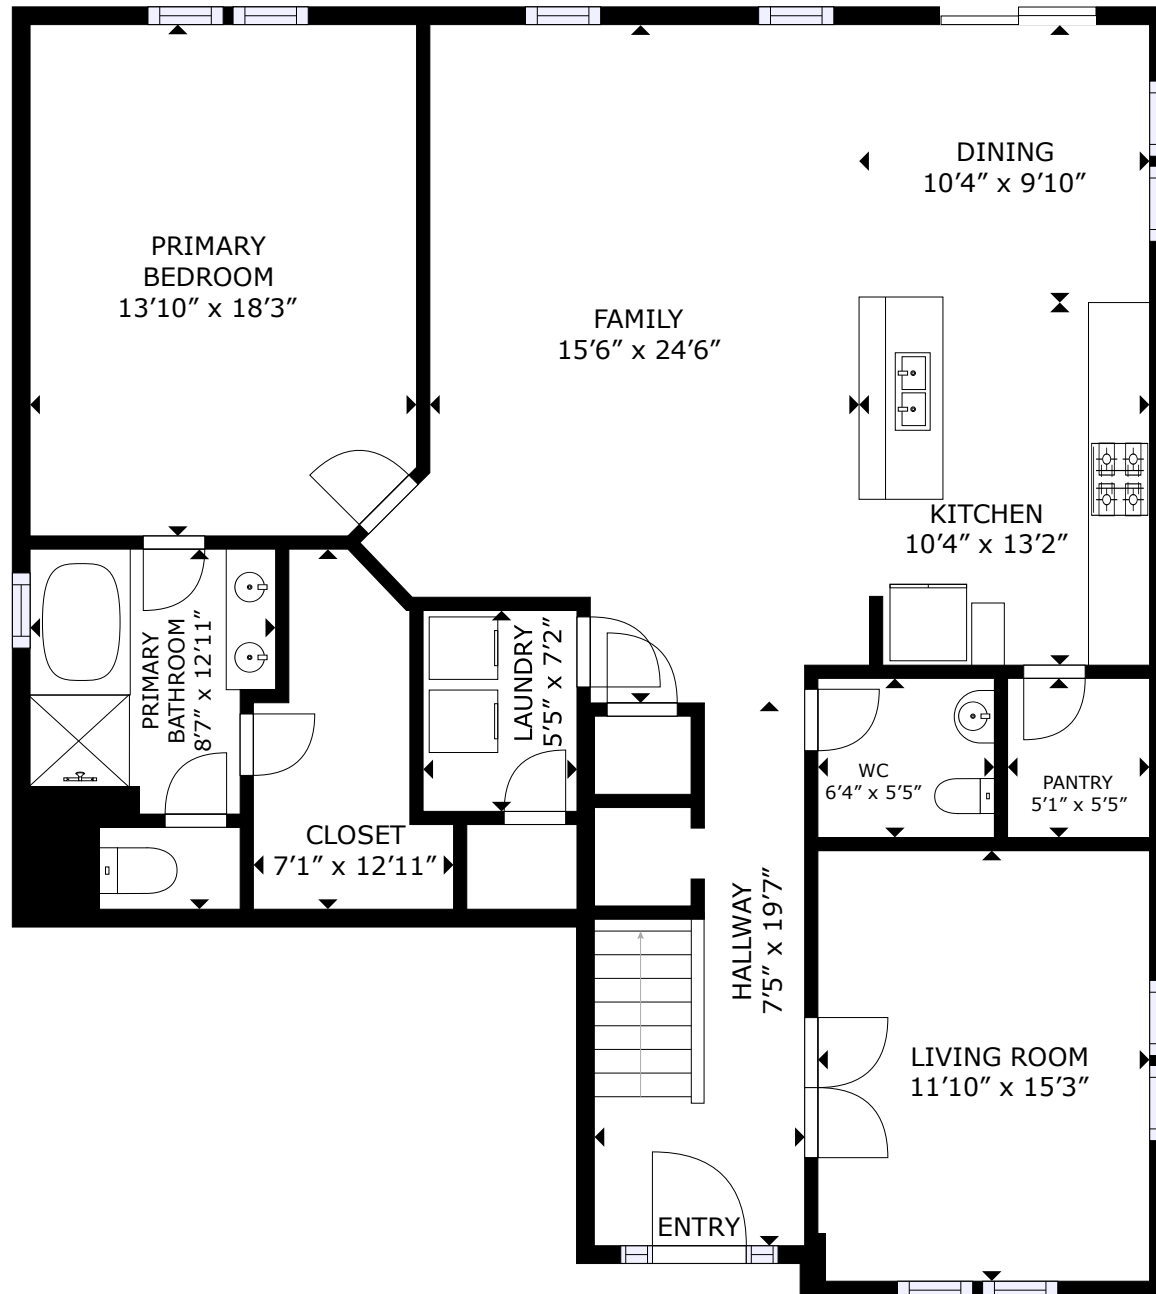

# 2104 Clipstone Drive

Hunters Bend | Ladson, SC 29456

GROSS INTERNAL AREA  
1ST FLOOR: 1,530 sq. ft, 2ND FLOOR: 972 sq. ft  
TOTAL: 2,502 sq. ft  
SIZES AND DIMENSIONS ARE APPROXIMATE, ACTUAL MAY VARY.

# 2104 Clipstone Drive

Hunters Bend | Ladson, SC 29456

FLOOR 1

GROSS INTERNAL AREA  
1ST FLOOR: 1,530 sq. ft, 2ND FLOOR: 972 sq. ft  
TOTAL: 2,502 sq. ft  
SIZES AND DIMENSIONS ARE APPROXIMATE, ACTUAL MAY VARY.

# 2104 Clipstone Drive

Hunters Bend | Ladson, SC 29456

FLOOR 2

GROSS INTERNAL AREA  
1ST FLOOR: 1,530 sq. ft. 2ND FLOOR: 972 sq. ft  
TOTAL: 2,502 sq. ft  
SIZES AND DIMENSIONS ARE APPROXIMATE, ACTUAL MAY VARY.