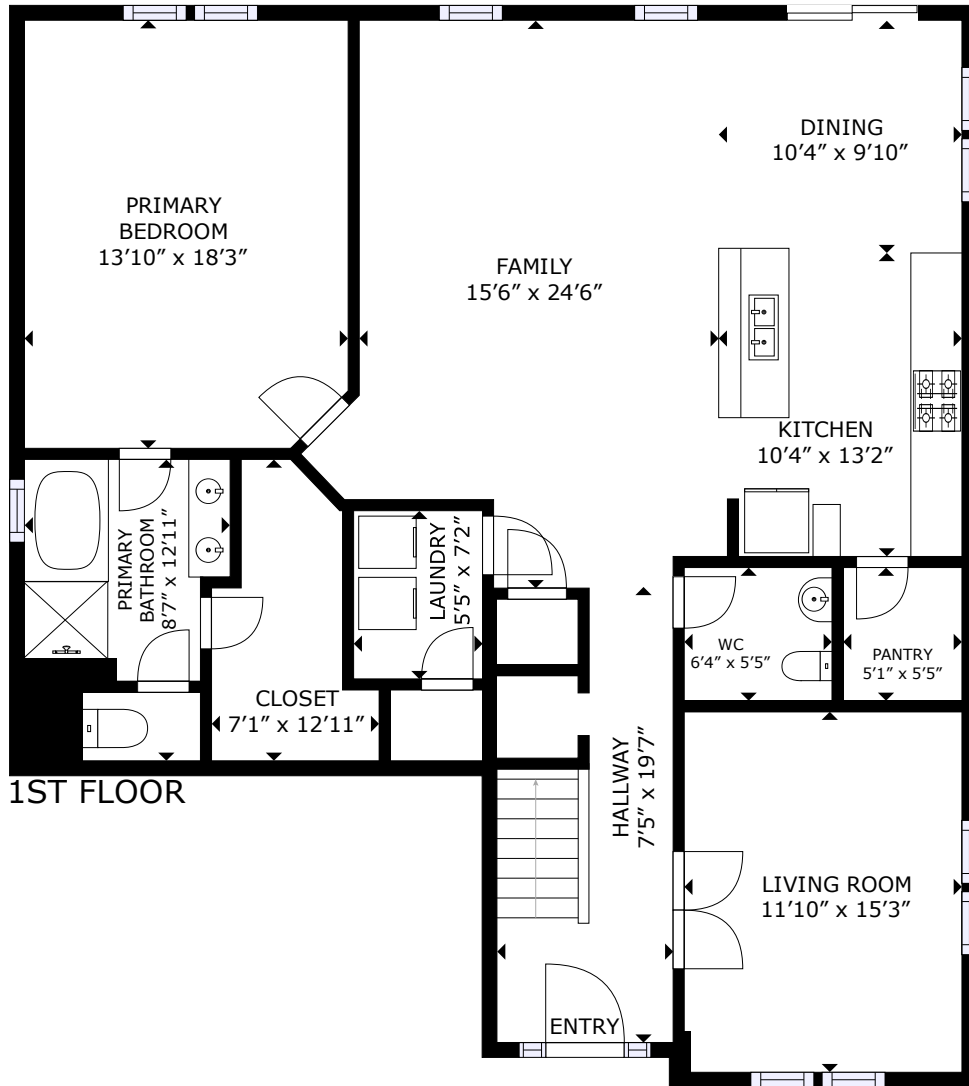

# 2104 Clipstone Drive

Hunters Bend | Ladson, SC 29456

GROSS INTERNAL AREA  
1ST FLOOR: 1,530 sq. ft, 2ND FLOOR: 972 sq. ft  
TOTAL: 2,502 sq. ft  
SIZES AND DIMENSIONS ARE APPROXIMATE, ACTUAL MAY VARY.

# 2104 Clipstone Drive

Hunters Bend | Ladson, SC 29456

FLOOR 1

GROSS INTERNAL AREA  
1ST FLOOR: 1,530 sq. ft, 2ND FLOOR: 972 sq. ft  
TOTAL: 2,502 sq. ft  
SIZES AND DIMENSIONS ARE APPROXIMATE, ACTUAL MAY VARY.

# 2104 Clipstone Drive

Hunters Bend | Ladson, SC 29456

FLOOR 2

GROSS INTERNAL AREA  
1ST FLOOR: 1,530 sq. ft. 2ND FLOOR: 972 sq. ft  
TOTAL: 2,502 sq. ft  
SIZES AND DIMENSIONS ARE APPROXIMATE, ACTUAL MAY VARY.