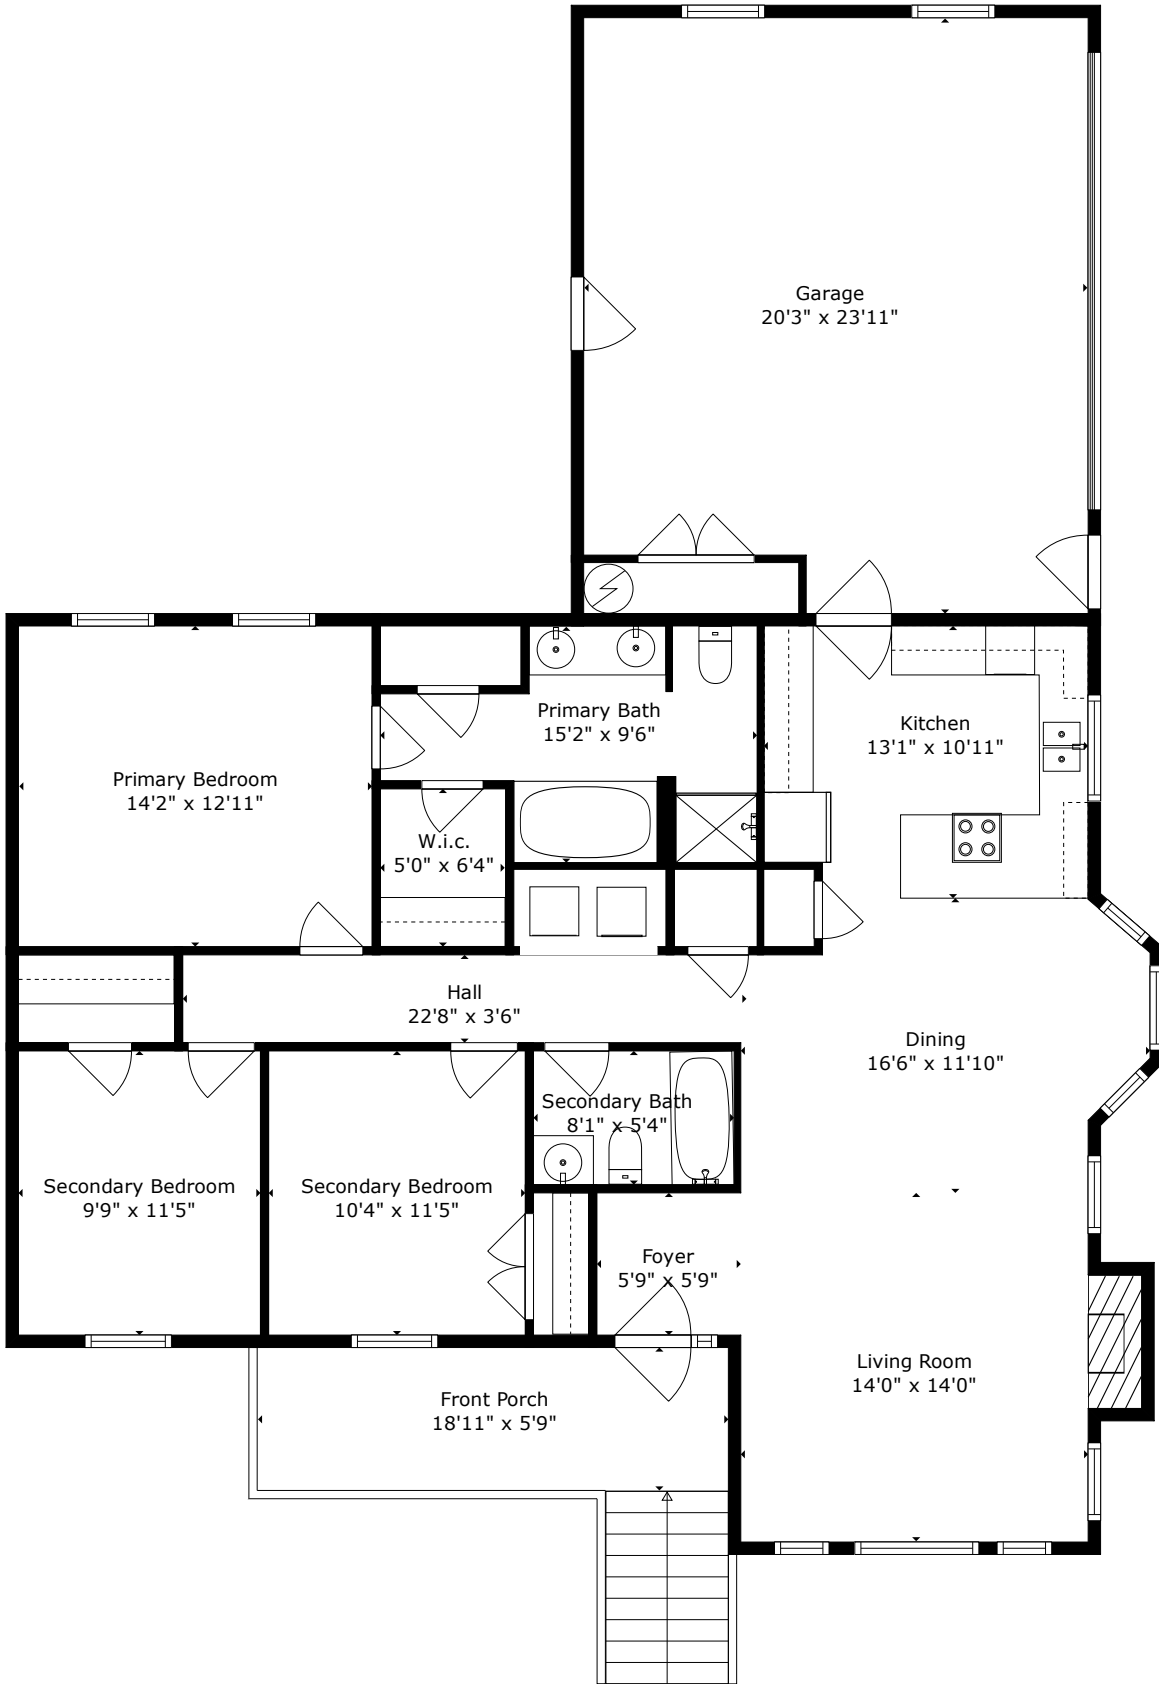

137 Ryan Drive

Ryan Creek | Goose Creek, SC 29445

Total scanned area: 2084 sq. ft