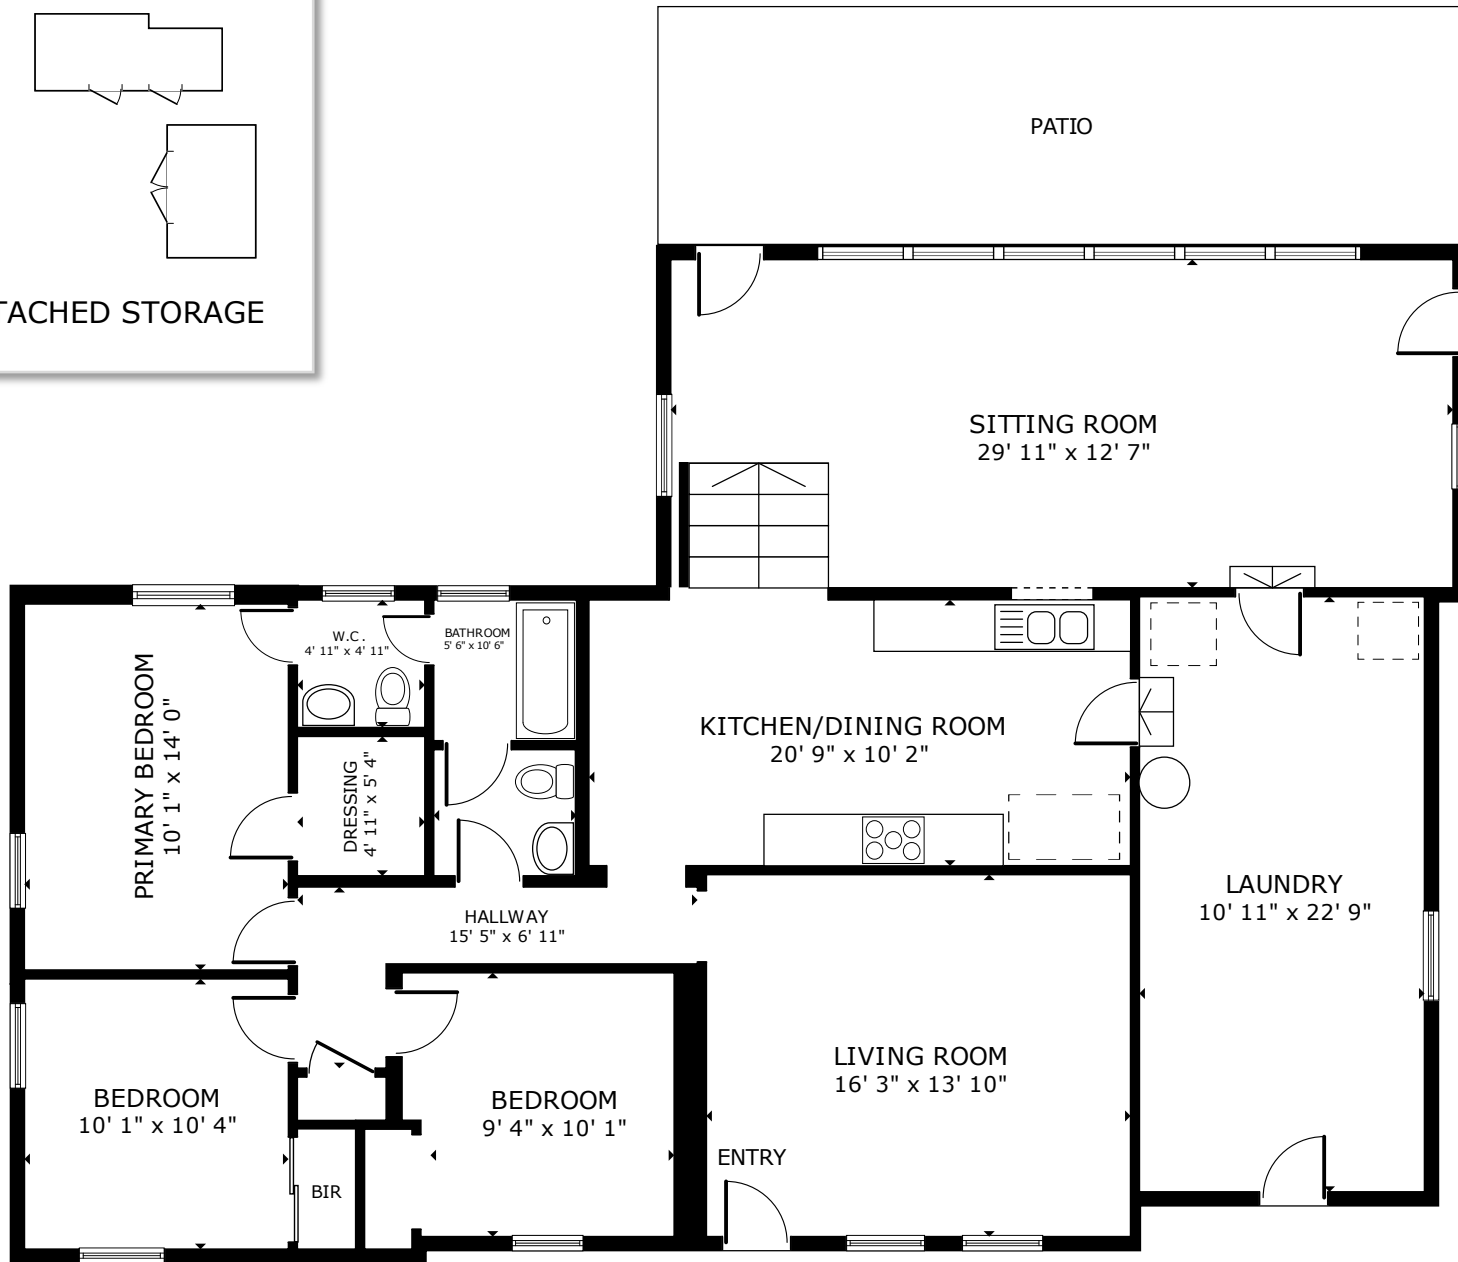

331 Holly Avenue
Pineview Hills | Goose Creek, SC 29445

GROSS INTERNAL AREA
FLOOR PLAN 1,679 sq.ft.
EXCLUDED AREAS : SHED 58 sq.ft. SHED 41 sq.ft. SHED 22 sq.ft.
TOTAL : 1,679 sq.ft.
SIZES AND DIMENSIONS ARE APPROXIMATE, ACTUAL MAY VARY.