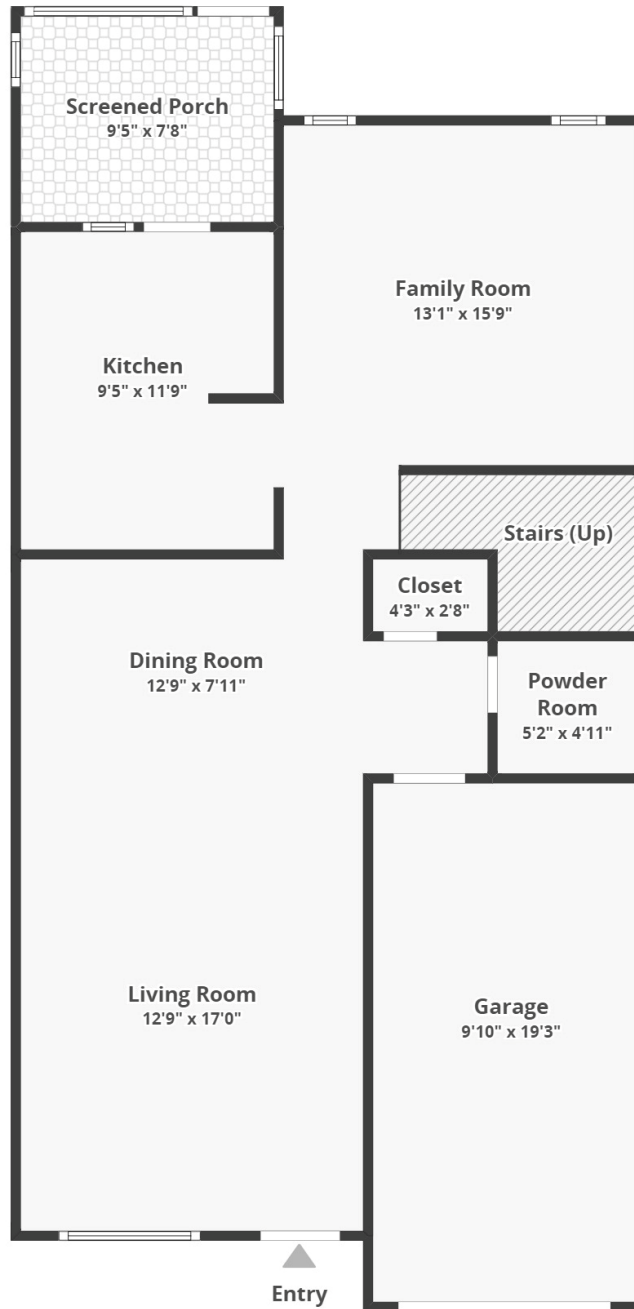

802 Poplar Grove Place

Summer Wood | Summerville, SC 29483

FLOOR 1

FLOOR 2

802 Poplar Grove Place
Summer Wood | Summerville, SC 29483

FLOOR 1

802 Poplar Grove Place
Summer Wood | Summerville, SC 29483

FLOOR 2