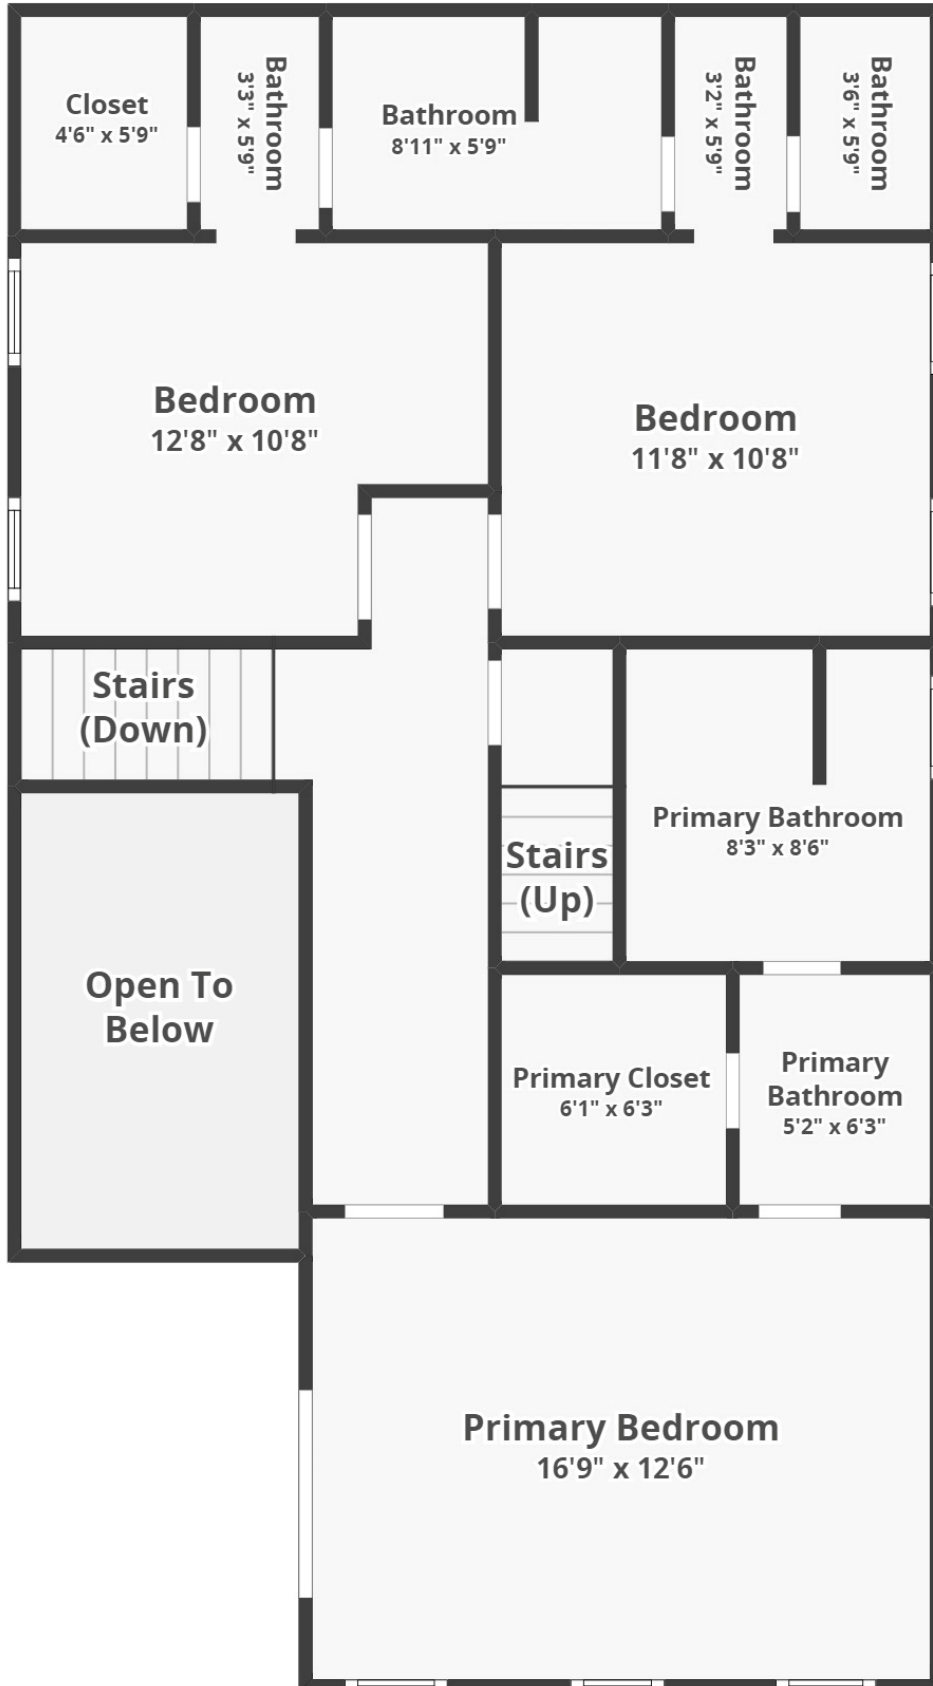

FLOOR 2

178 Corn Planters Street
Codners Ferry Park | Charleston, SC 29492

FLOOR 3

Floor plans/tour cannot be used for building or design purposes. Sizes and dimensions are approximate.