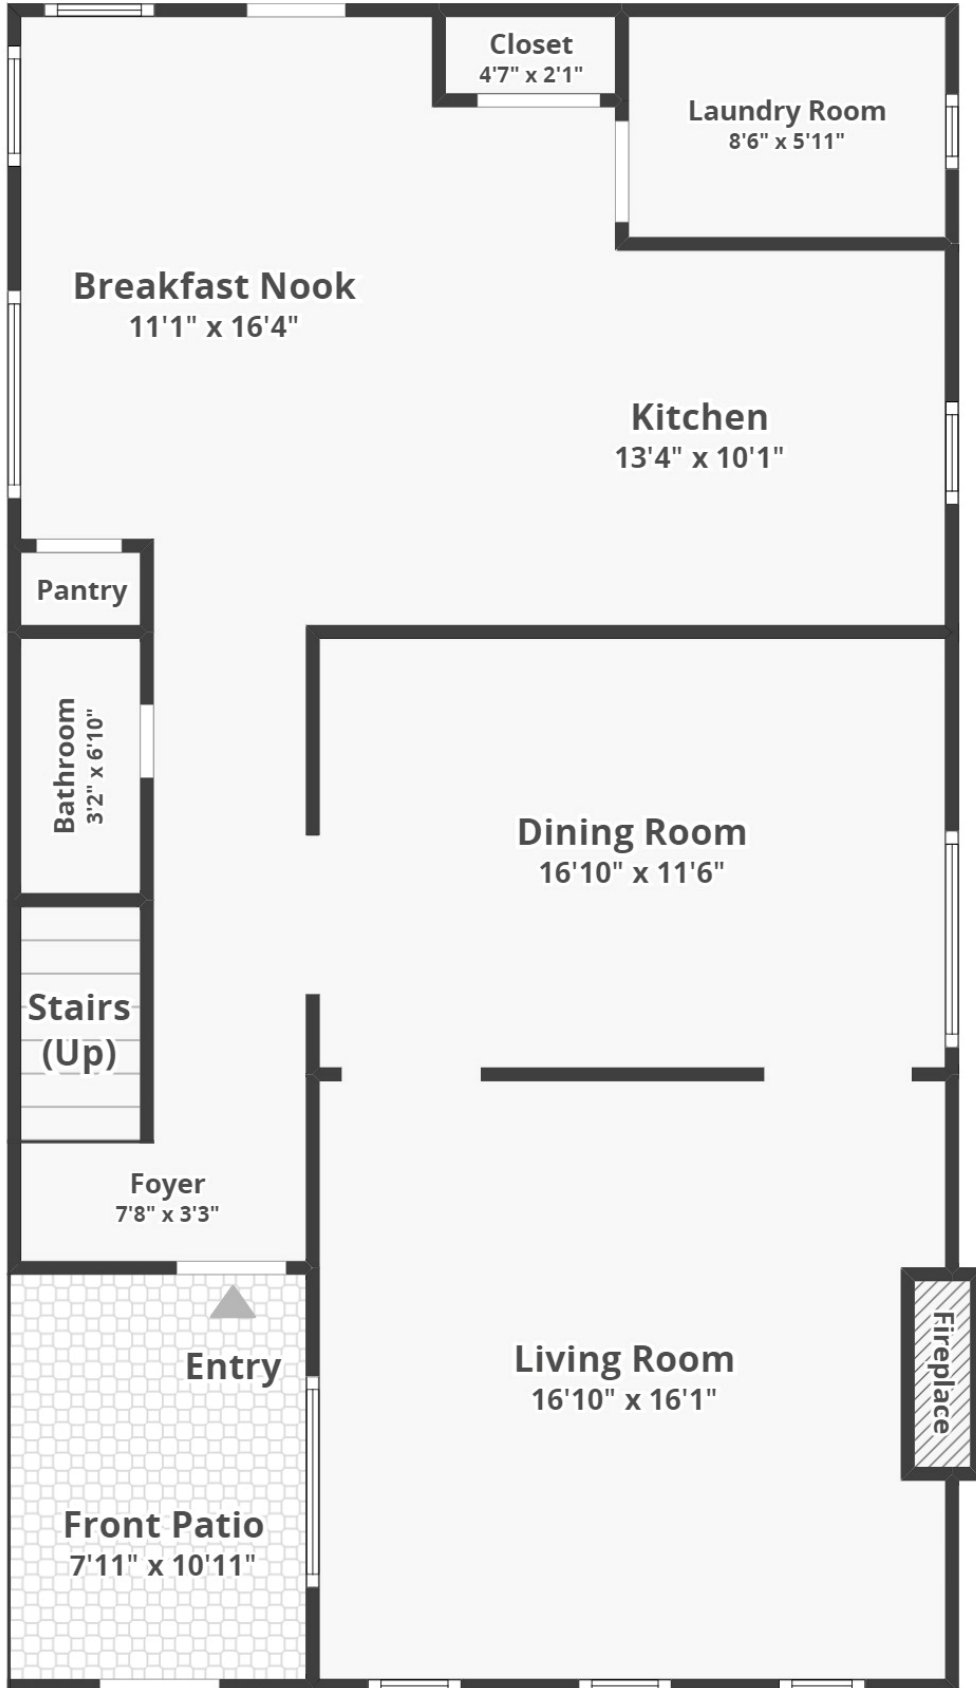

178 Corn Planters Street

Codners Ferry Park | Charleston, SC 29492

FLOOR 1

FLOOR 2

FLOOR 3

178 Corn Planters Street
Codners Ferry Park | Charleston, SC 29492

FLOOR 1

178 Corn Planters Street
Codners Ferry Park | Charleston, SC 29492

FLOOR 2

178 Corn Planters Street
Codners Ferry Park | Charleston, SC 29492

FLOOR 3

Floor plans/tour cannot be used for building or design purposes. Sizes and dimensions are approximate.