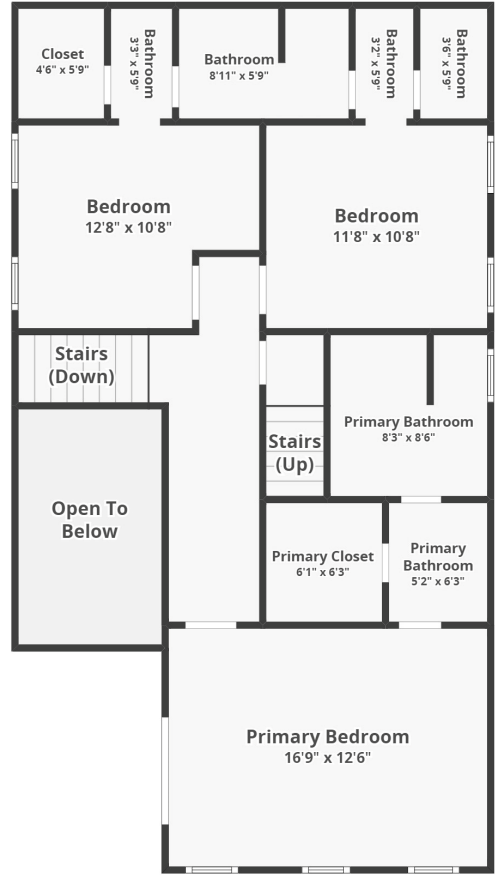

178 Corn Planters Street

Codners Ferry Park | Charleston, SC 29492

FLOOR 2