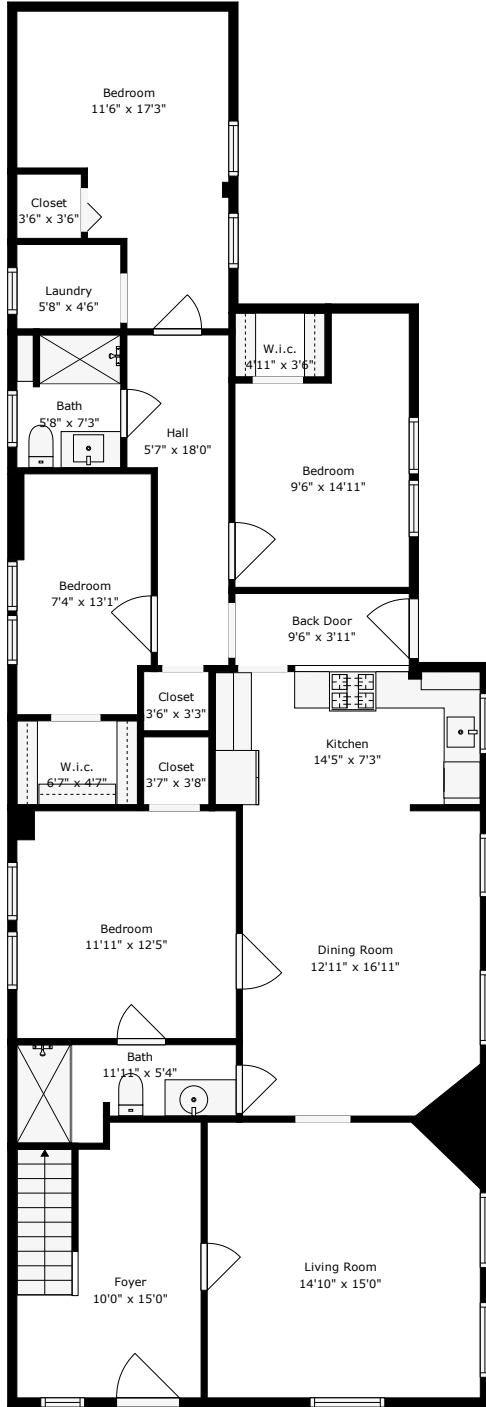

634 Rutledge Avenue

Hampton Park | Charleston, SC 29403

Floor 2