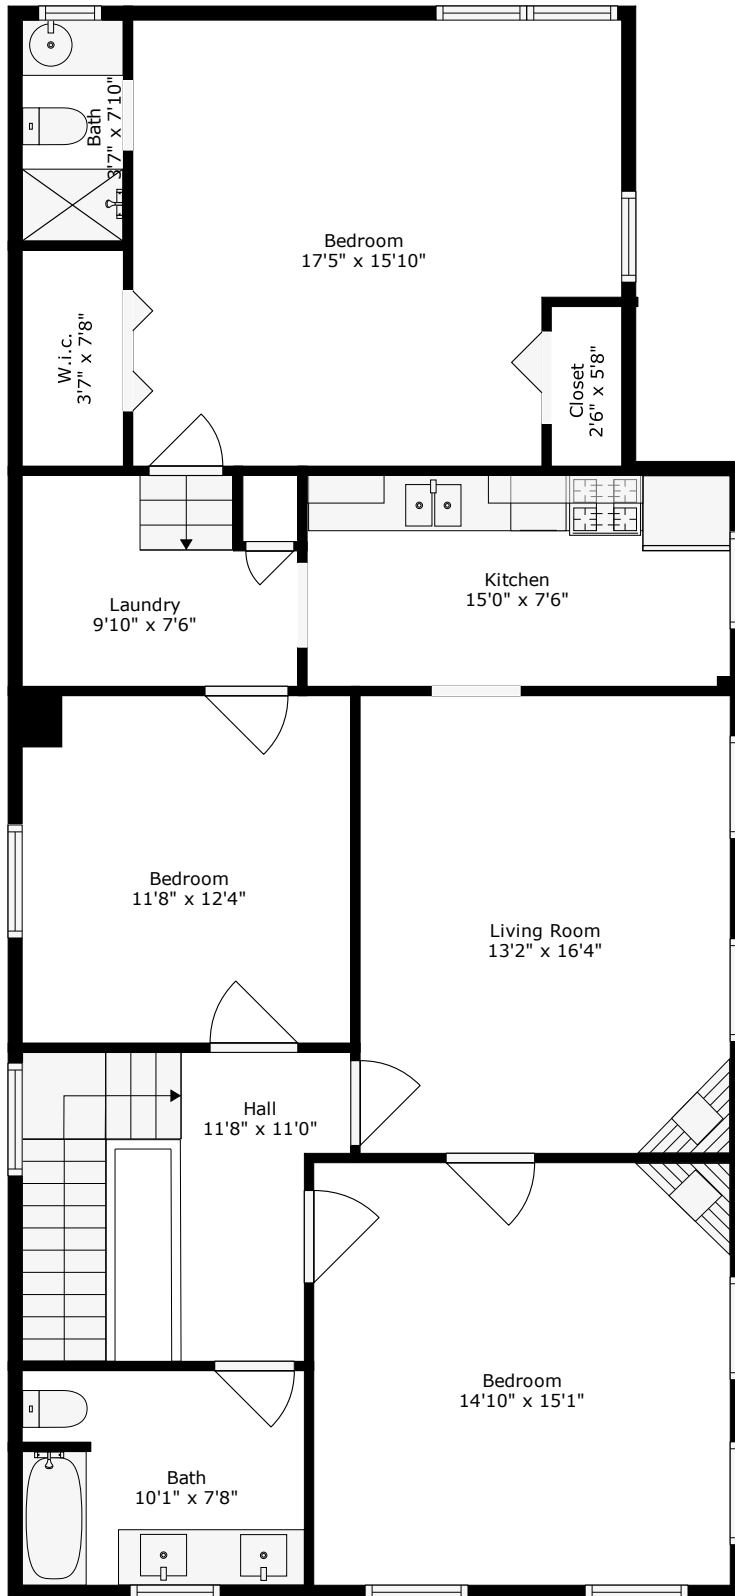

634 Rutledge Avenue
Hampton Park | Charleston, SC 29403

Floor 2

GROSS INTERNAL AREA
FLOOR 1: 1791 sq. ft, FLOOR 2: 1343 sq. ft
TOTAL: 3134 sq. ft