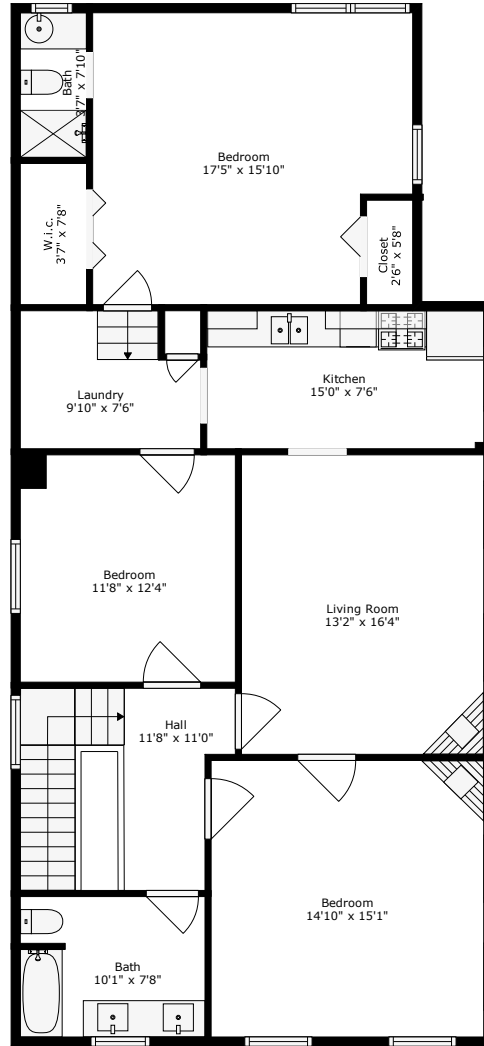

634 Rutledge Avenue

Hampton Park | Charleston, SC 29403

Floor 2