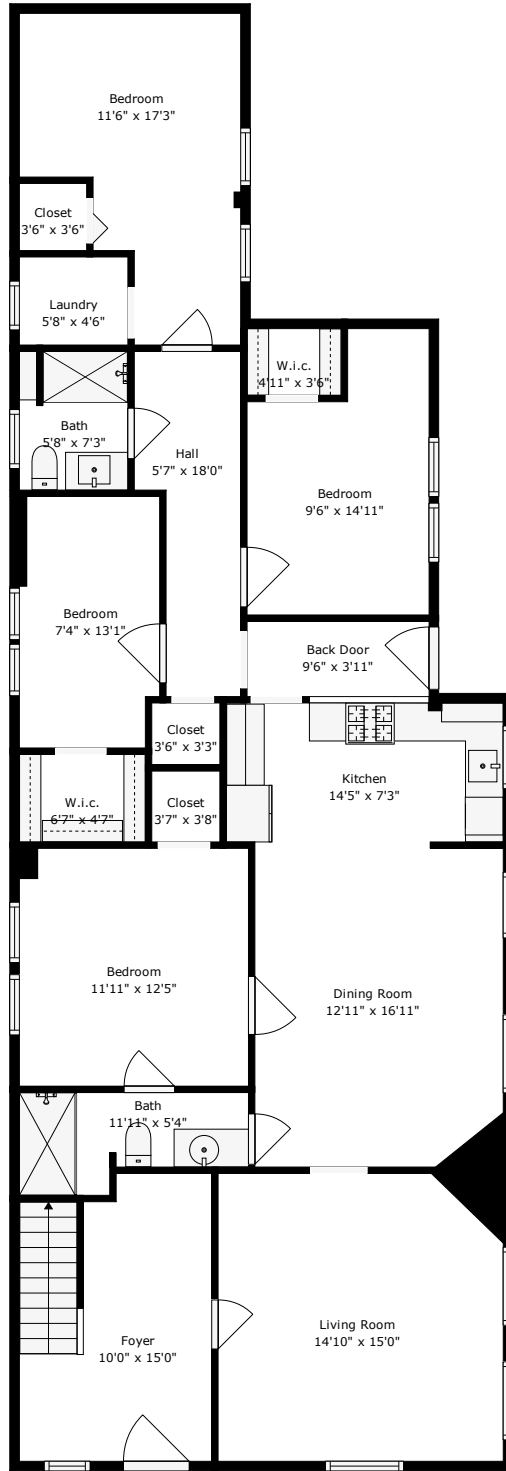

634 Rutledge Avenue

Hampton Park | Charleston, SC 29403

Floor 1