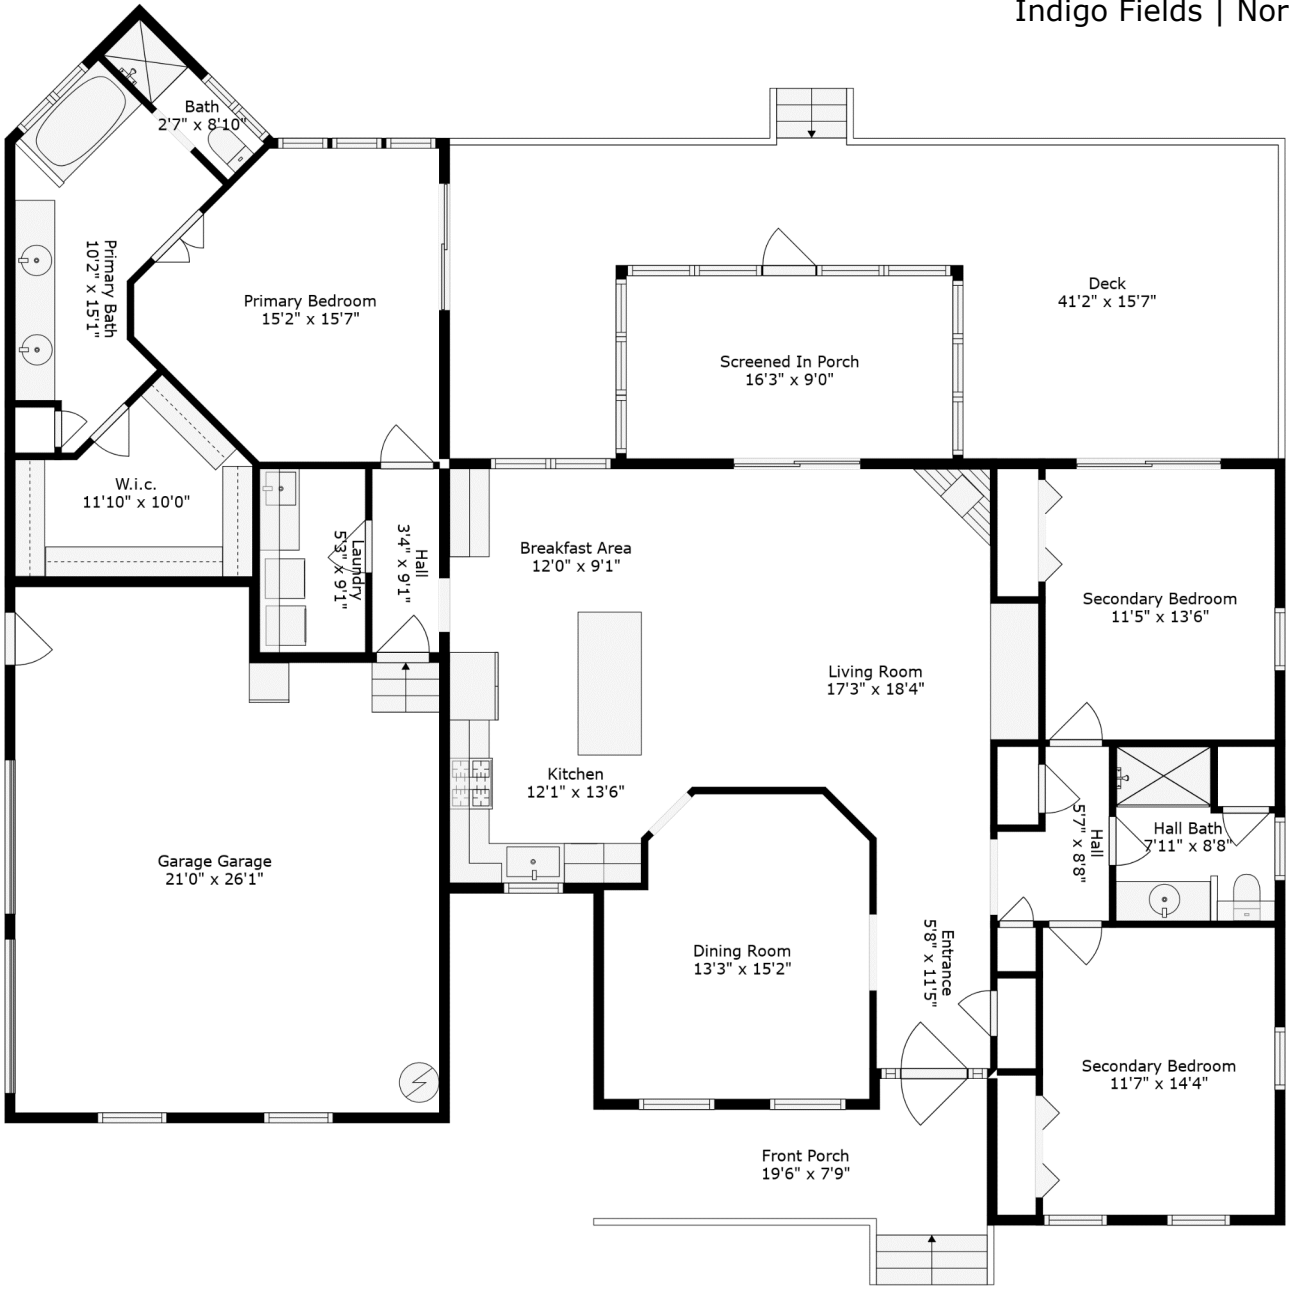

8245 Governors Walk

Indigo Fields | North Charleston, SC 29418

GROSS INTERNAL AREA
FLOOR 1: 2081 sq ft
EXCLUDED AREAS: GARAGE: 513 sq ft, DECK: 481 sq ft
TOTAL: 2081 sq ft