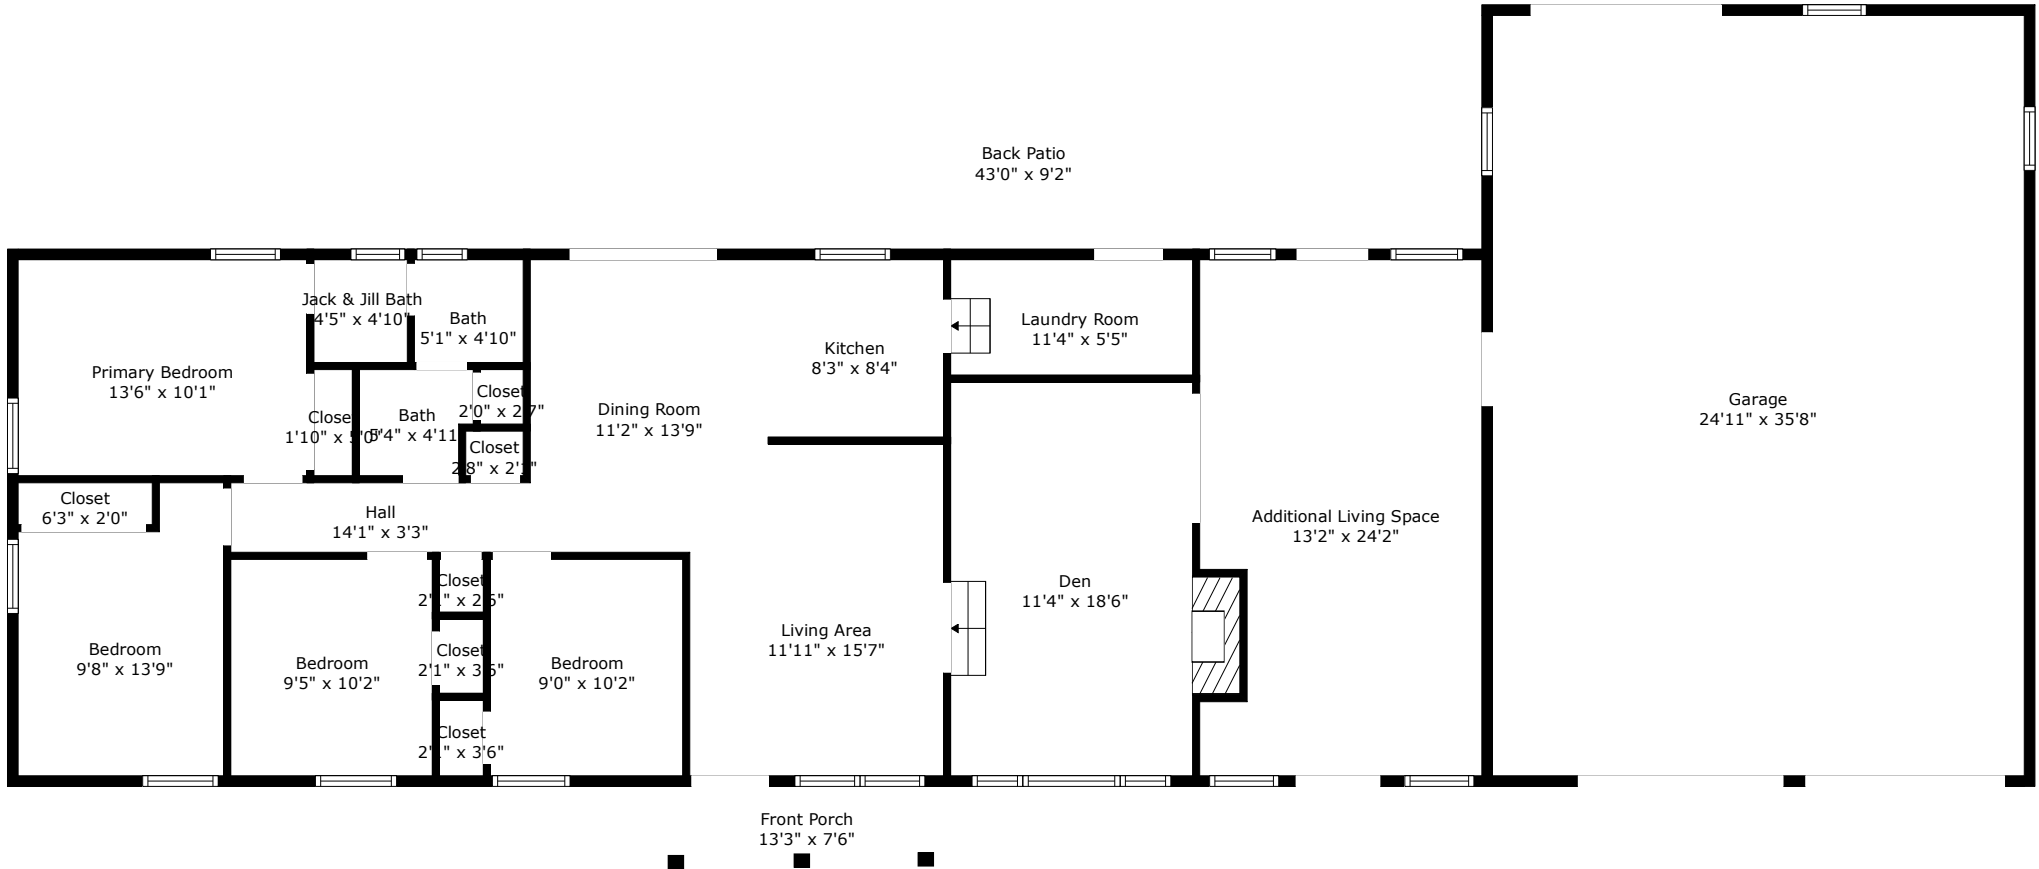

201 White Boulevard

Millwood | Summerville, SC 29483

TOTAL: 1662 sq. ft

FLOOR 1: 1662 sq. ft

EXCLUDED AREAS: GARAGE: 889 sq. ft, BACK PATIO: 397 sq. ft, FRONT PORCH: 76 sq. ft

Measurements Are Calculated By Cubicasa Technology. Deemed Highly Reliable But Not Guaranteed.