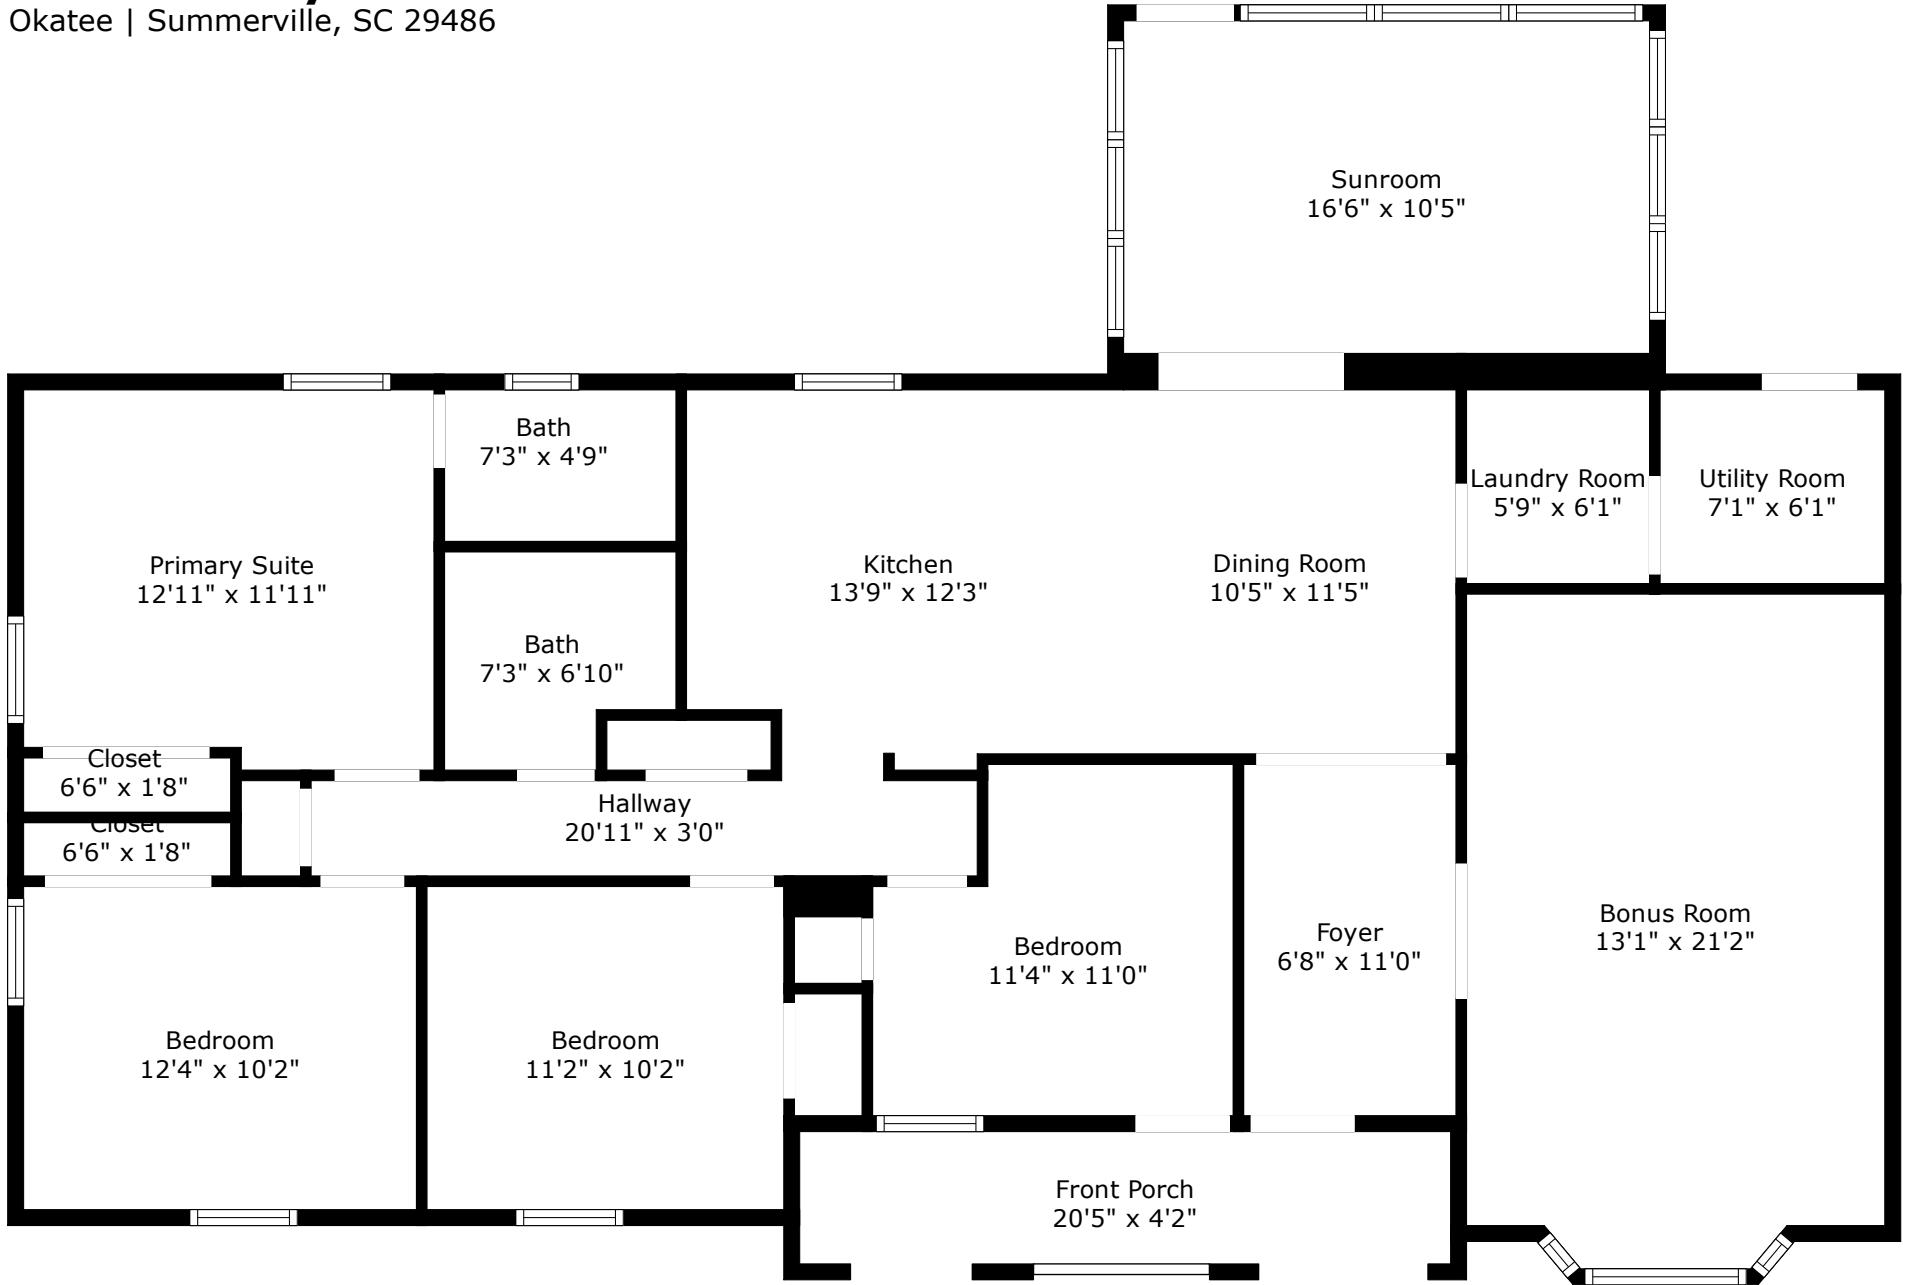

# 128 Mulberry Drive

Okatee | Summerville, SC 29486

**TOTAL: 1687 sq. ft**

FLOOR 1: 1687 sq. ft

EXCLUDED AREAS: UTILITY ROOM: 43 sq. ft

Measurements Are Calculated By Cubicasa Technology. Deemed Highly Reliable But Not Guaranteed.