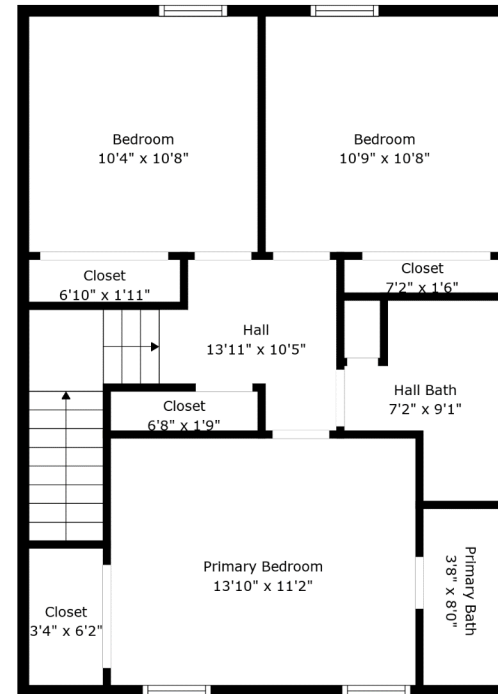

411 Carriage Lane

Heritage Village
Mount Pleasant, SC 29464

Floor 1

Floor 2

TOTAL: 1298 sq. ft

FLOOR 1: 649 sq. ft, FLOOR 2: 649 sq. ft

EXCLUDED AREAS: PATIO: 379 sq. ft, PORCH: 22 sq. ft

Measurements Are Calculated By Cubicasa Technology. Deemed Highly Reliable But Not Guaranteed.

411 Carriage Lane

Heritage Village
Mount Pleasant, SC 29464

TOTAL: 1298 sq. ft

FLOOR 1: 649 sq. ft, FLOOR 2: 649 sq. ft

EXCLUDED AREAS: PATIO: 379 sq. ft, PORCH: 22 sq. ft

Measurements Are Calculated By Cubicasa Technology. Deemed Highly Reliable But Not Guaranteed.