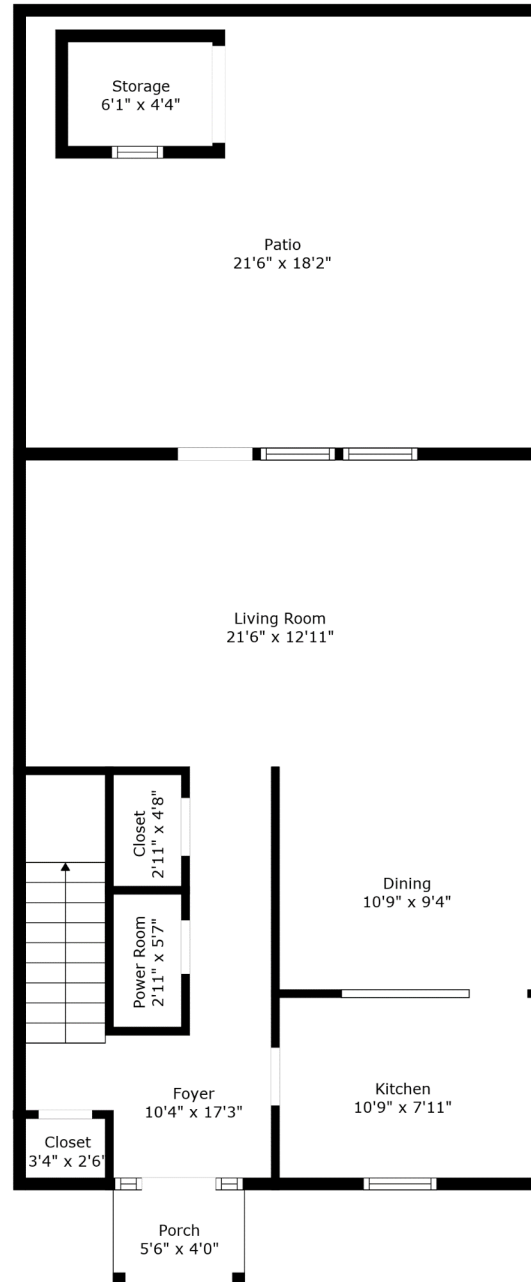

411 Carriage Lane

Heritage Village
Mount Pleasant, SC 29464

Floor 1

Floor 2

TOTAL: 1298 sq. ft

FLOOR 1: 649 sq. ft, FLOOR 2: 649 sq. ft

EXCLUDED AREAS: PATIO: 379 sq. ft, PORCH: 22 sq. ft

Measurements Are Calculated By Cubicasa Technology. Deemed Highly Reliable But Not Guaranteed.

411 Carriage Lane

Heritage Village
Mount Pleasant, SC 29464

TOTAL: 1298 sq. ft

FLOOR 1: 649 sq. ft, FLOOR 2: 649 sq. ft

EXCLUDED AREAS: PATIO: 379 sq. ft, PORCH: 22 sq. ft

Measurements Are Calculated By Cubicasa Technology. Deemed Highly Reliable But Not Guaranteed.