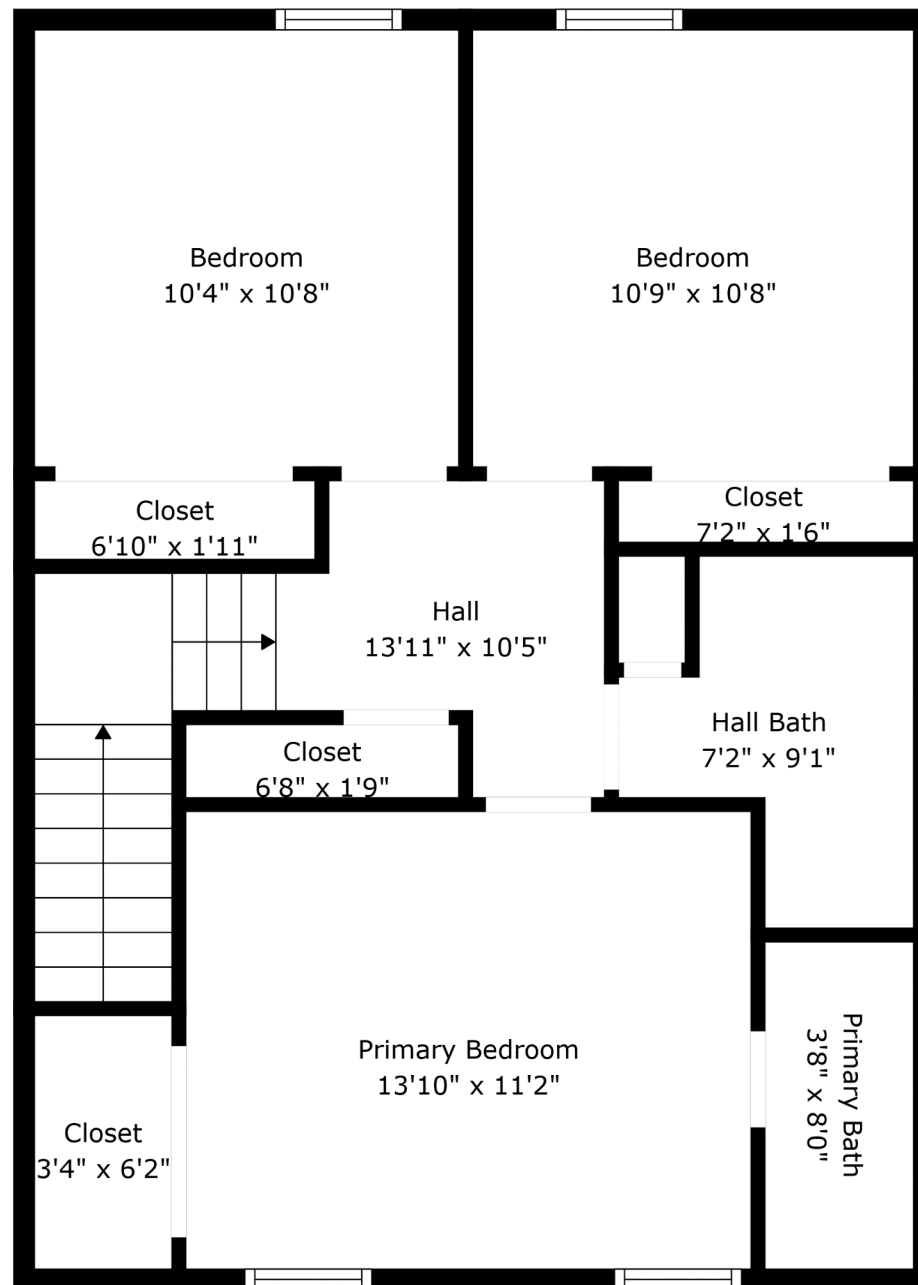

411 Carriage Lane

Heritage Village
Mount Pleasant, SC 29464

Floor 1

Floor 2

TOTAL: 1298 sq. ft

FLOOR 1: 649 sq. ft, FLOOR 2: 649 sq. ft

EXCLUDED AREAS: PATIO: 379 sq. ft, PORCH: 22 sq. ft

Measurements Are Calculated By Cubicasa Technology. Deemed Highly Reliable But Not Guaranteed.

411 Carriage Lane

Heritage Village
Mount Pleasant, SC 29464

TOTAL: 1298 sq. ft

FLOOR 1: 649 sq. ft, FLOOR 2: 649 sq. ft

EXCLUDED AREAS: PATIO: 379 sq. ft, PORCH: 22 sq. ft

Measurements Are Calculated By Cubicasa Technology. Deemed Highly Reliable But Not Guaranteed.