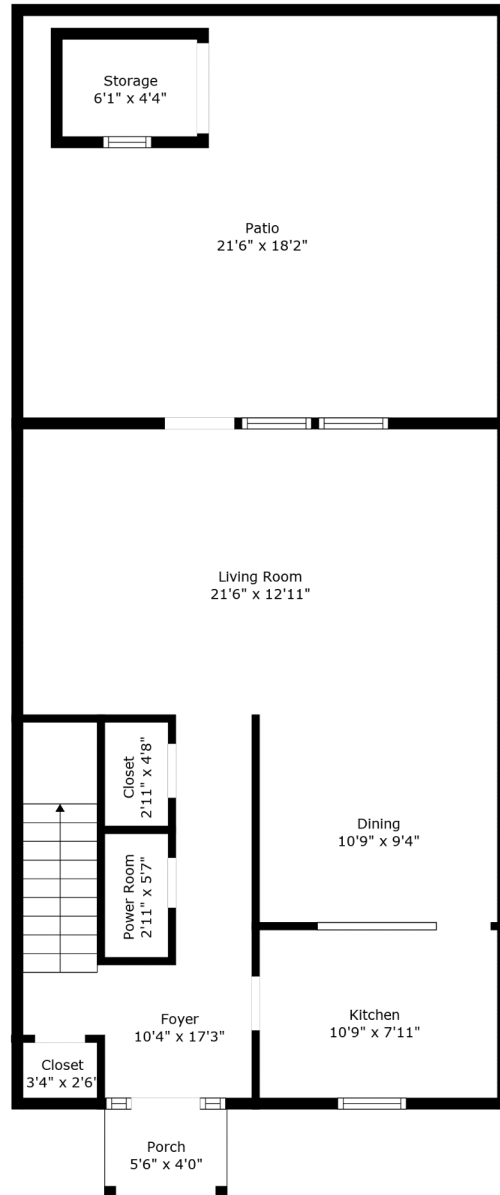

411 Carriage Lane

Heritage Village
Mount Pleasant, SC 29464

Floor 1

Floor 2

TOTAL: 1298 sq. ft

FLOOR 1: 649 sq. ft, FLOOR 2: 649 sq. ft

EXCLUDED AREAS: PATIO: 379 sq. ft, PORCH: 22 sq. ft

Measurements Are Calculated By Cubicasa Technology. Deemed Highly Reliable But Not Guaranteed.

411 Carriage Lane

Heritage Village
Mount Pleasant, SC 29464

TOTAL: 1298 sq. ft

FLOOR 1: 649 sq. ft, FLOOR 2: 649 sq. ft

EXCLUDED AREAS: PATIO: 379 sq. ft, PORCH: 22 sq. ft

Measurements Are Calculated By Cubicasa Technology. Deemed Highly Reliable But Not Guaranteed.