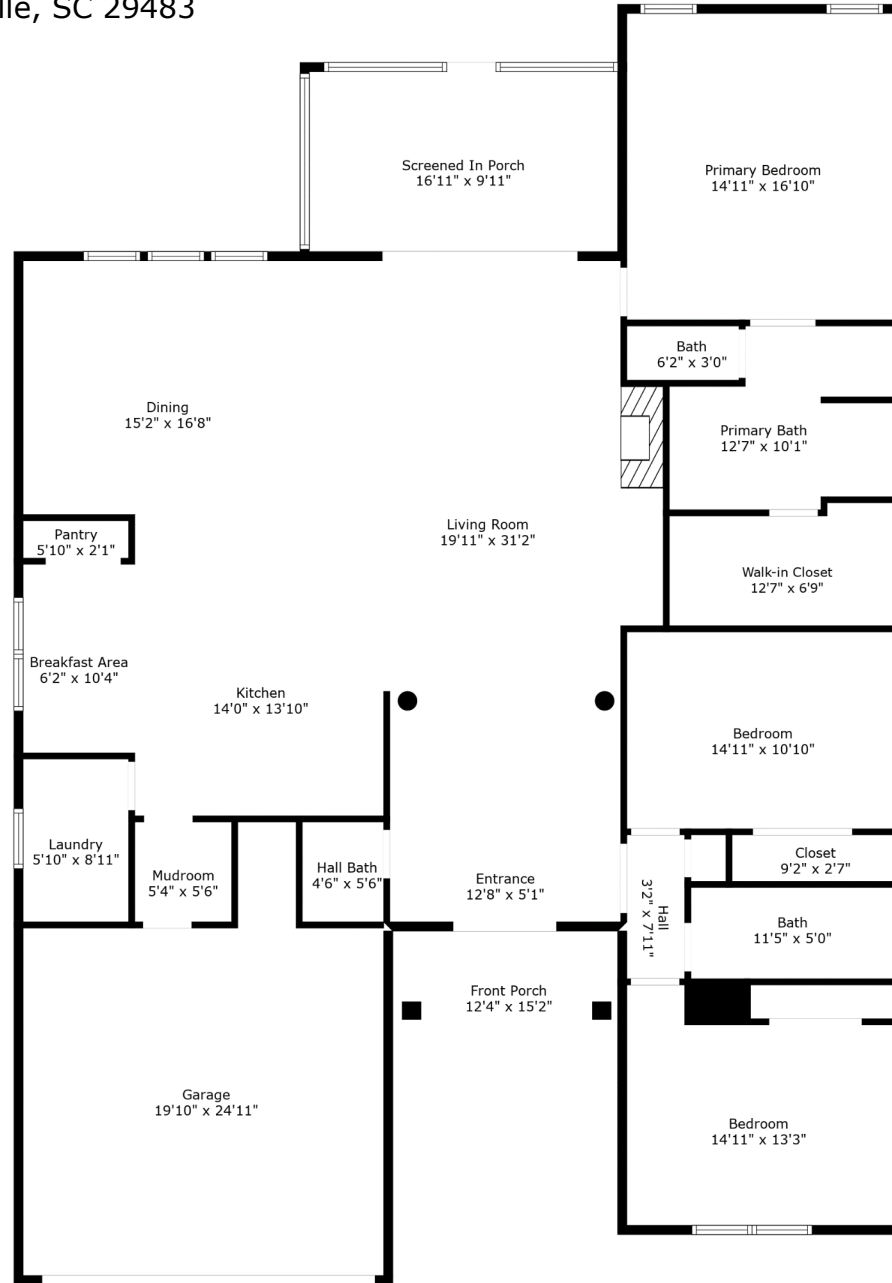

408 Kilarney Road

Pine Forest Country Club | Summerville, SC 29483

TOTAL: 2176 sq. ft

FLOOR 1: 2176 sq. ft

EXCLUDED AREAS: SCREENED IN PORCH: 167 sq. ft, GARAGE: 397 sq. ft, FRONT PORCH: 122 sq. ft

Measurements Are Calculated By Cubicasa Technology. Deemed Highly Reliable But Not Guaranteed.