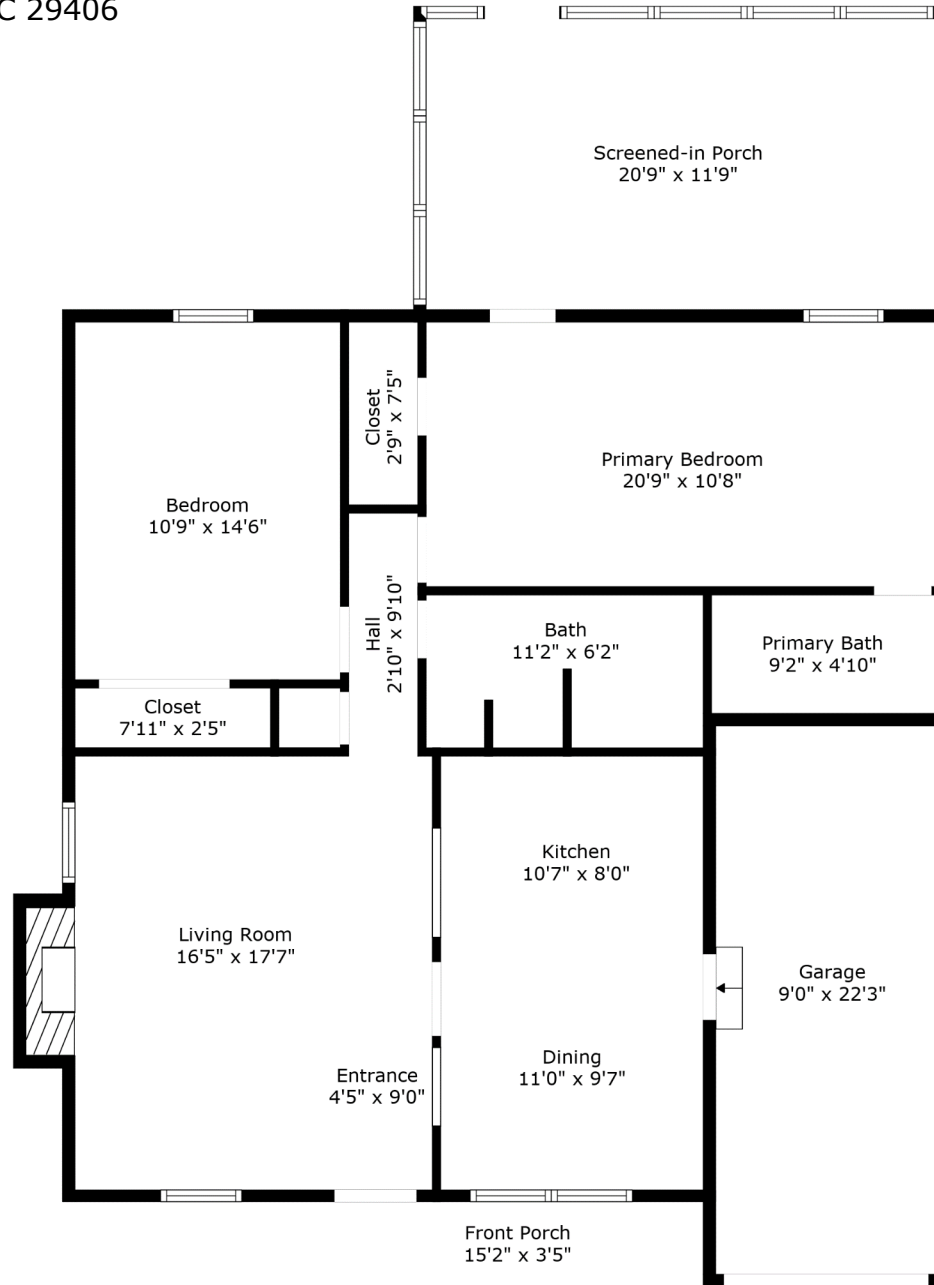

8578 Lake Moultrie Drive

The Lakes | North Charleston, SC 29406

TOTAL: 1049 sq. ft

FLOOR 1: 1049 sq. ft

EXCLUDED AREAS: GARAGE: 200 sq. ft, SCREENED-IN PORCH: 245 sq. ft, FRONT PORCH: 52 sq. ft, FIREPLACE: 9 sq. ft