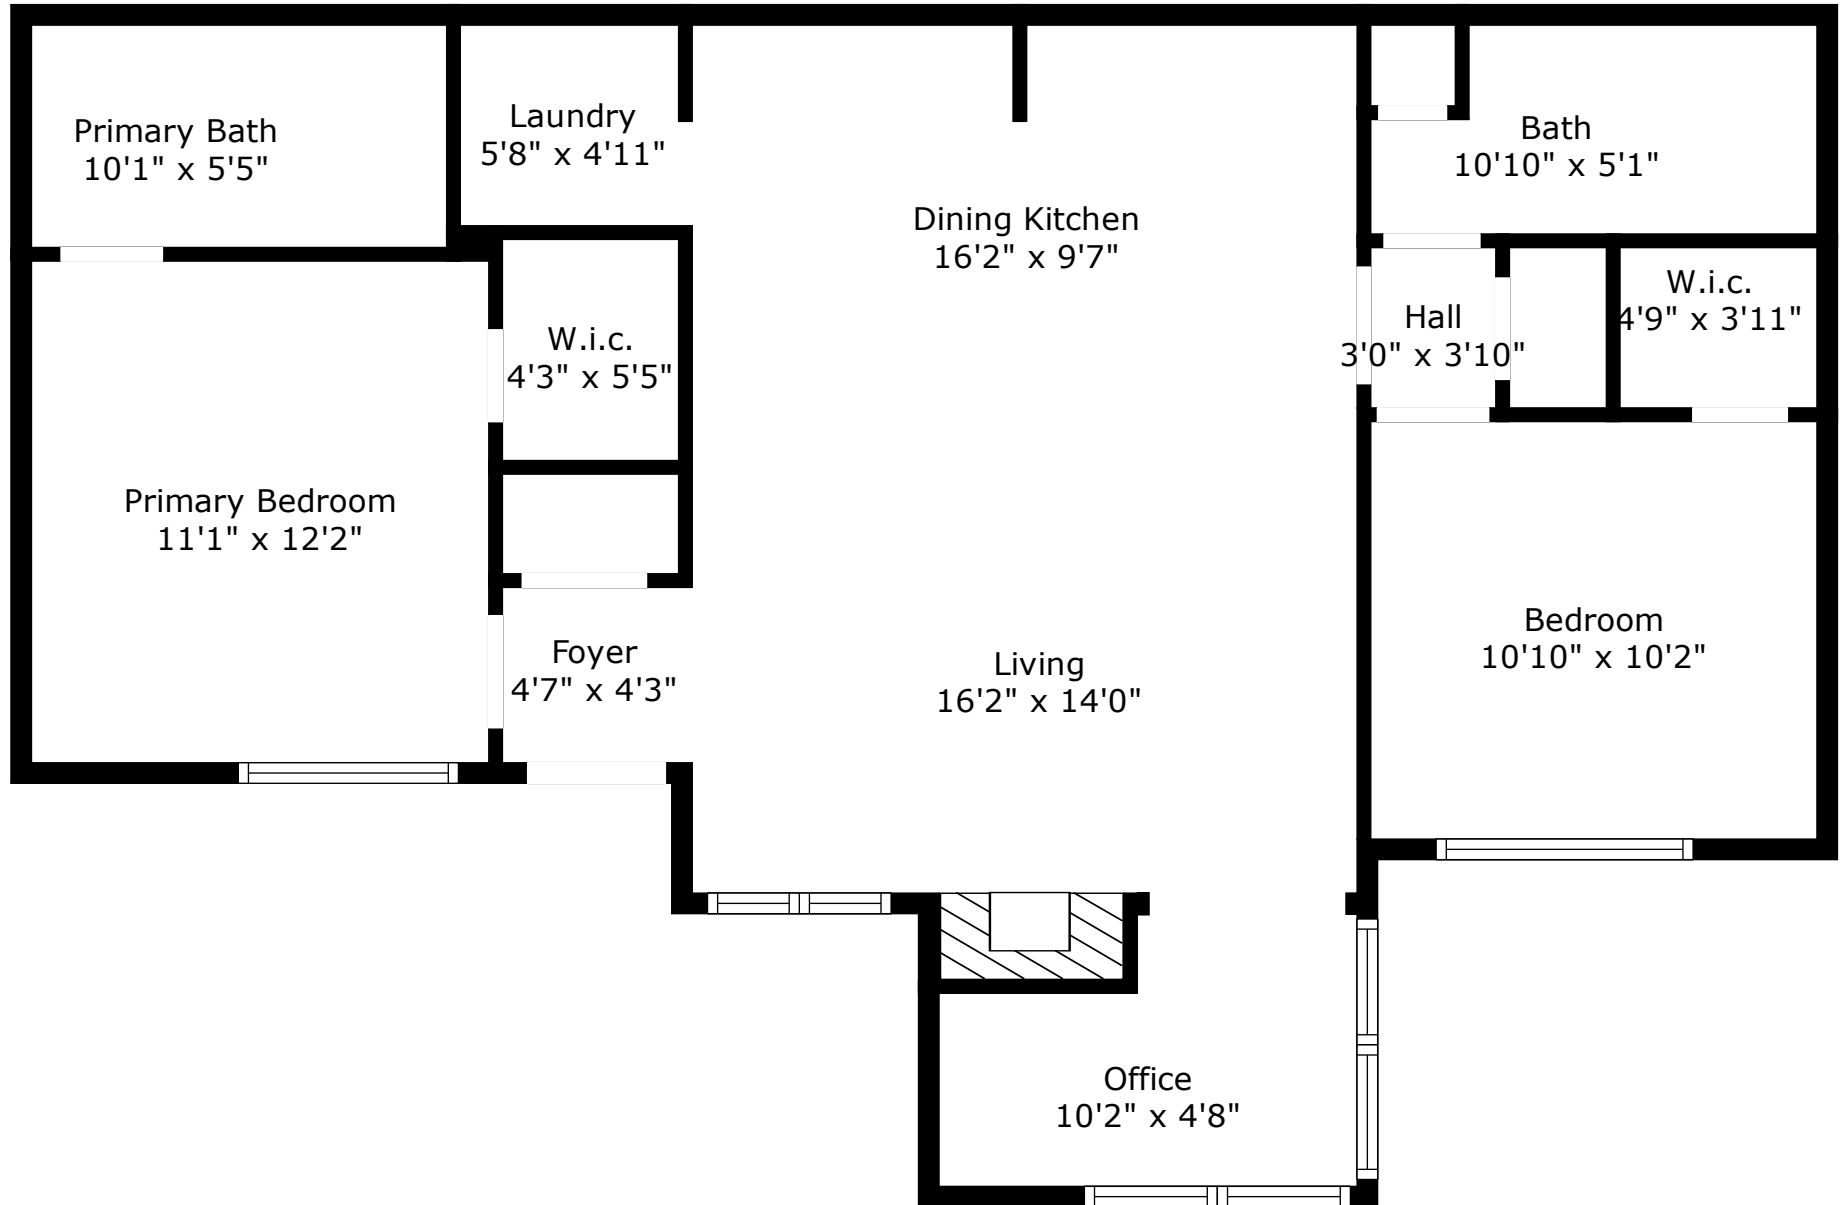

# 268 Alexandra Drive 4

East Bridge Town Lofts | Mount Pleasant, SC 29464

**TOTAL: 924 sq. ft**  
FLOOR 1: 924 sq. ft