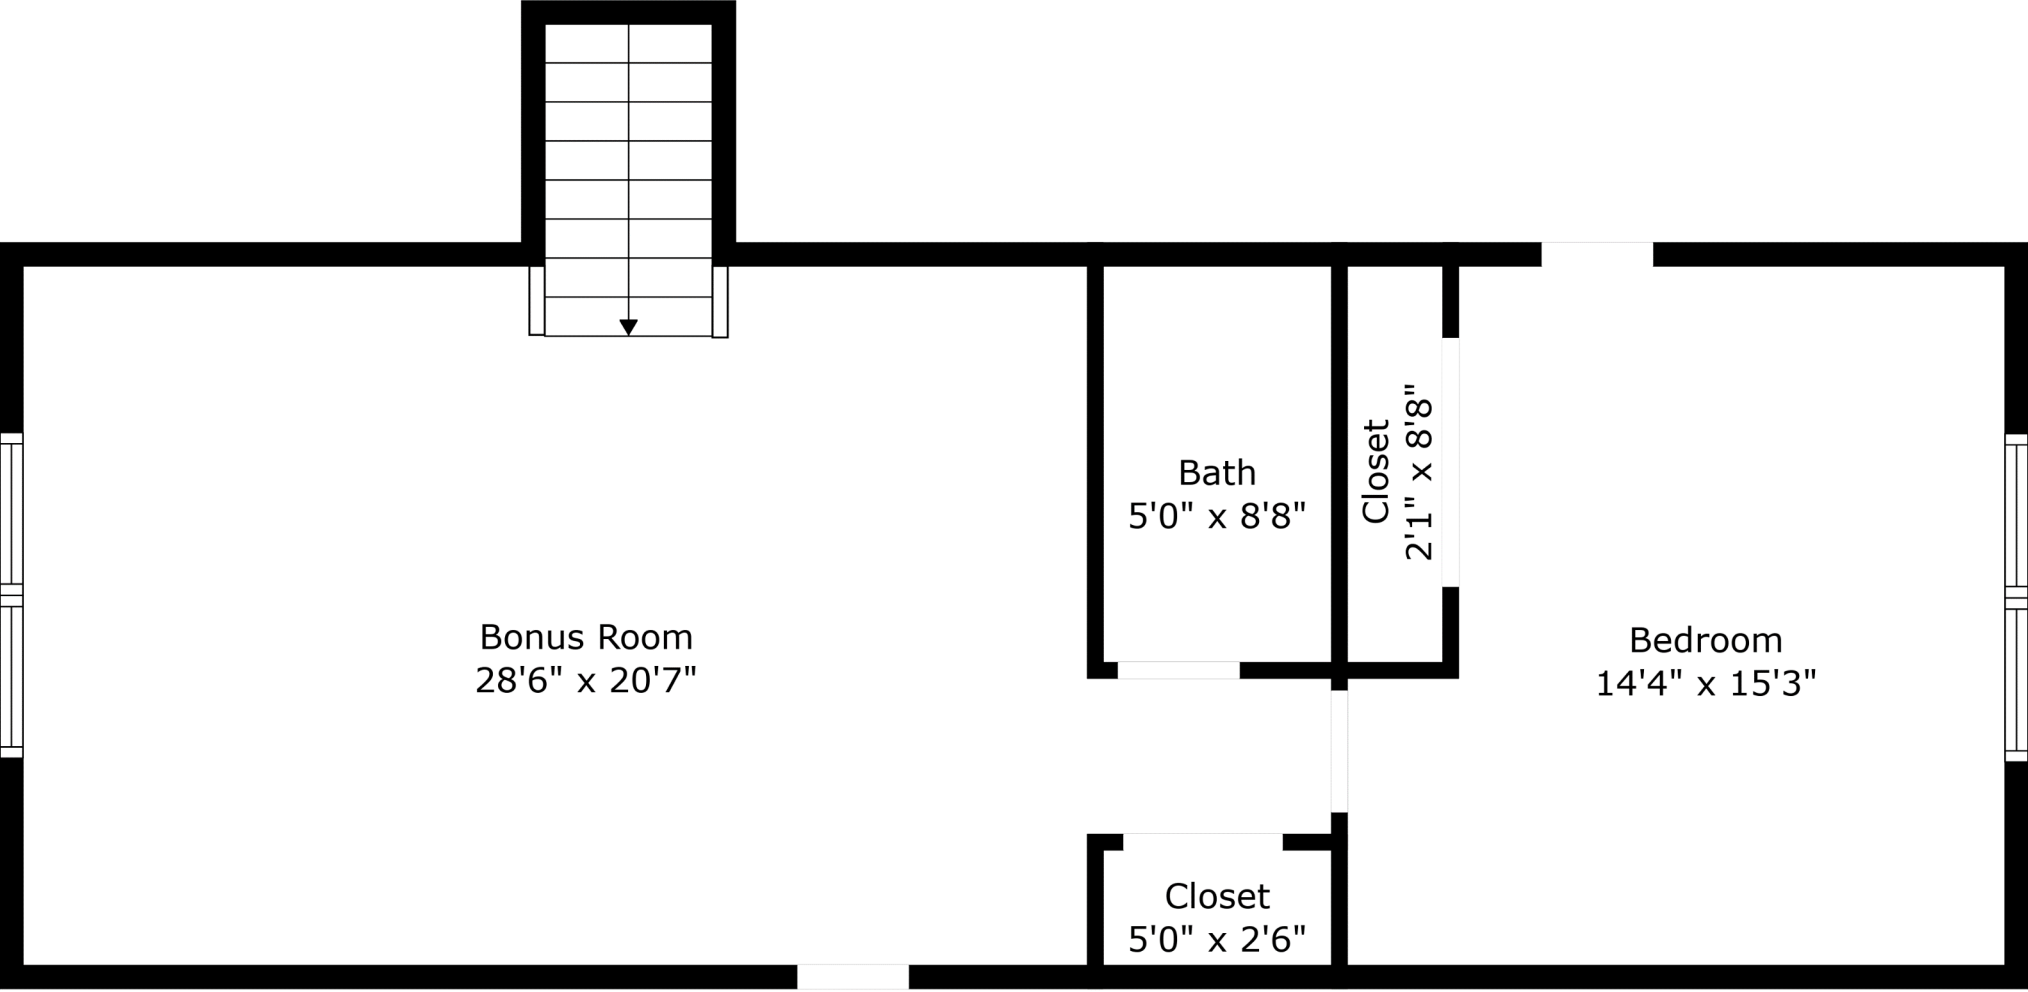

1526 Charming Nancy Road

Bennetts Bluff | Charleston, SC 29412

Floor 2

TOTAL: 3215 sq. ft
FLOOR 1: 2535 sq. ft, FLOOR 2: 680 sq. ft
EXCLUDED AREAS: SCREENED IN PORCH: 172 sq. ft, FRONT PORCH: 209 sq. ft