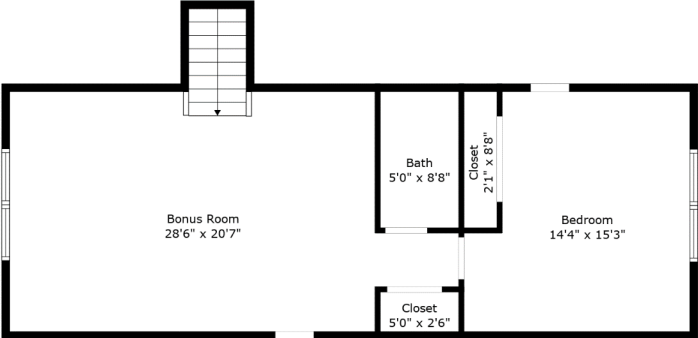

1526 Charming Nancy Road

Bennetts Bluff | Charleston, SC 29412

TOTAL: 3215 sq. ft
FLOOR 1: 2535 sq. ft, FLOOR 2: 680 sq. ft
EXCLUDED AREAS: SCREENED IN PORCH: 172 sq. ft, FRONT PORCH: 209 sq. ft