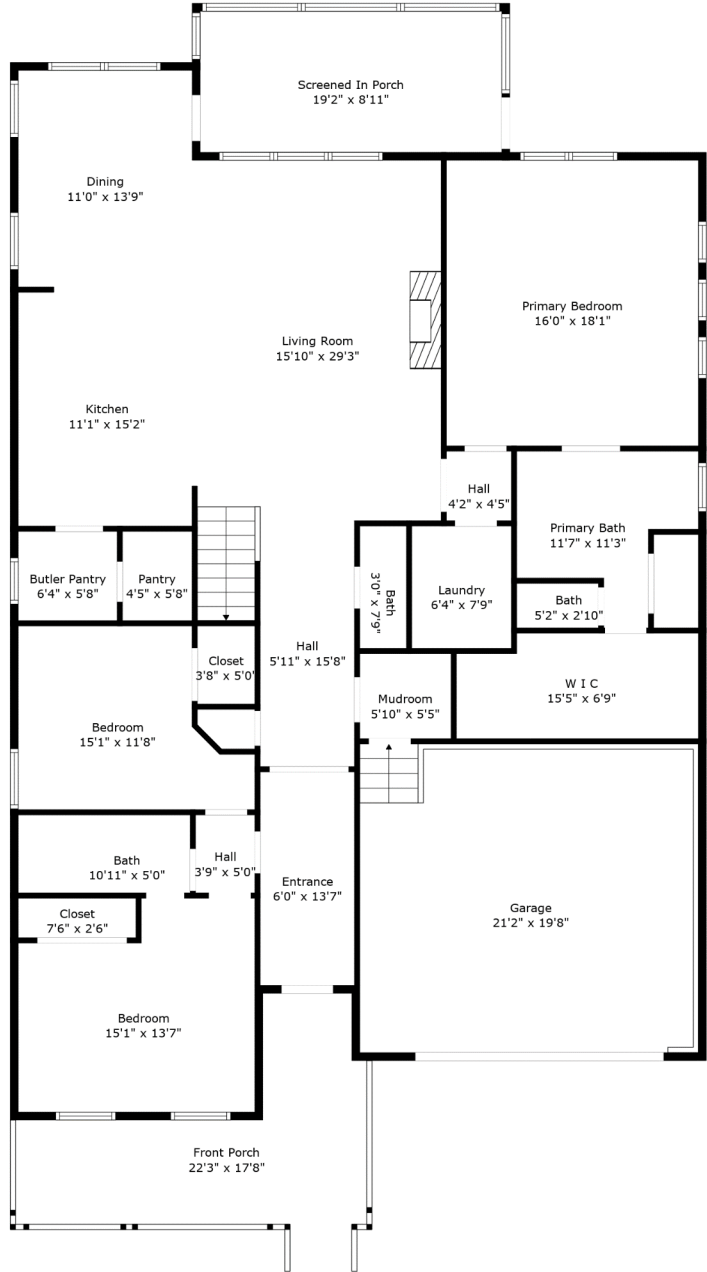

1526 Charming Nancy Road

Bennetts Bluff | Charleston, SC 29412

TOTAL: 3215 sq. ft
FLOOR 1: 2535 sq. ft, FLOOR 2: 680 sq. ft
EXCLUDED AREAS: SCREENED IN PORCH: 172 sq. ft, FRONT PORCH: 209 sq. ft