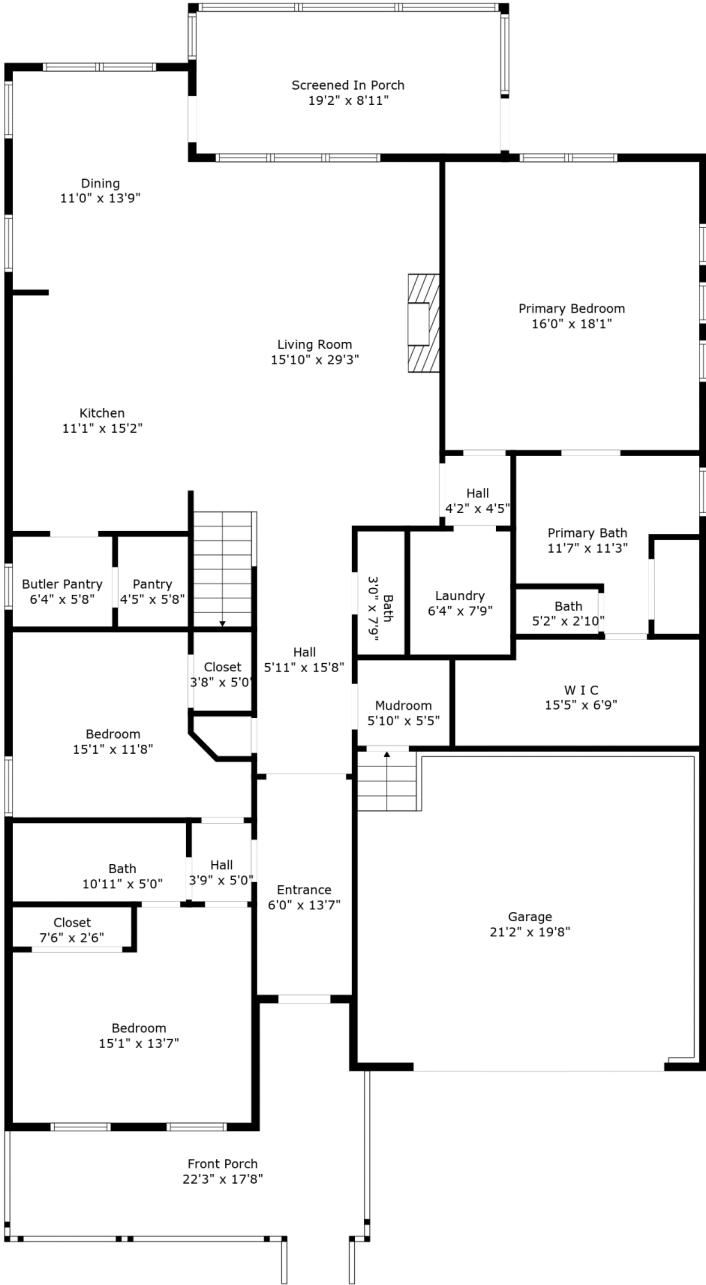

1526 Charming Nancy Road

Bennetts Bluff | Charleston, SC 29412

Floor 1

TOTAL: 3215 sq. ft

FLOOR 1: 2535 sq. ft, FLOOR 2: 680 sq. ft

EXCLUDED AREAS: SCREENED IN PORCH: 172 sq. ft, FRONT PORCH: 209 sq. ft