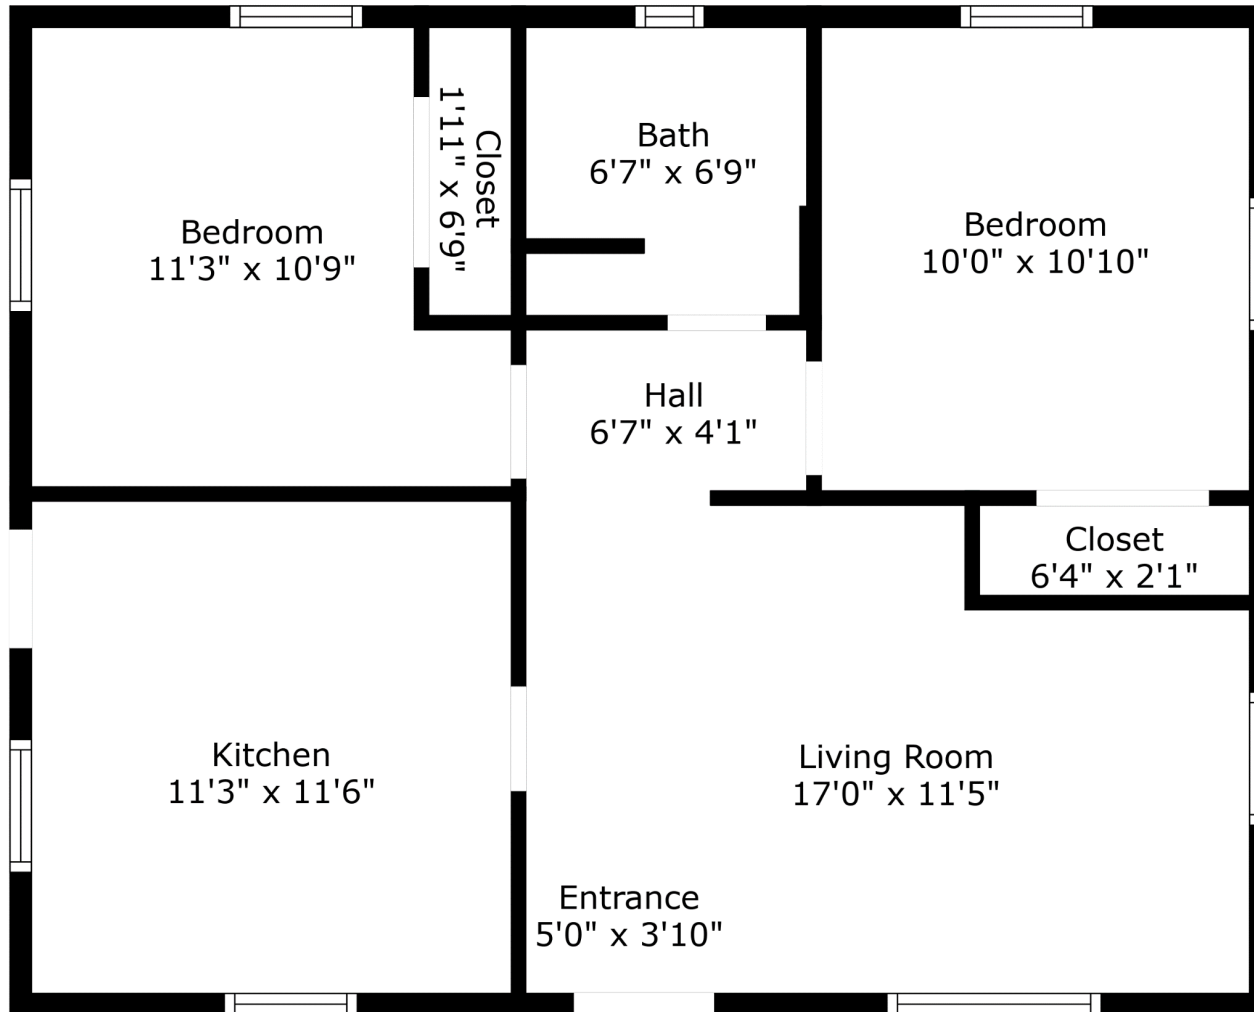

# 722 White Oak Drive

Ardmore | Charleston, SC 29407

Front Porch  
6'2" x 5'3"

**TOTAL: 646 sq. ft**

FLOOR 1: 646 sq. ft

EXCLUDED AREAS: FRONT PORCH: 33 sq. ft