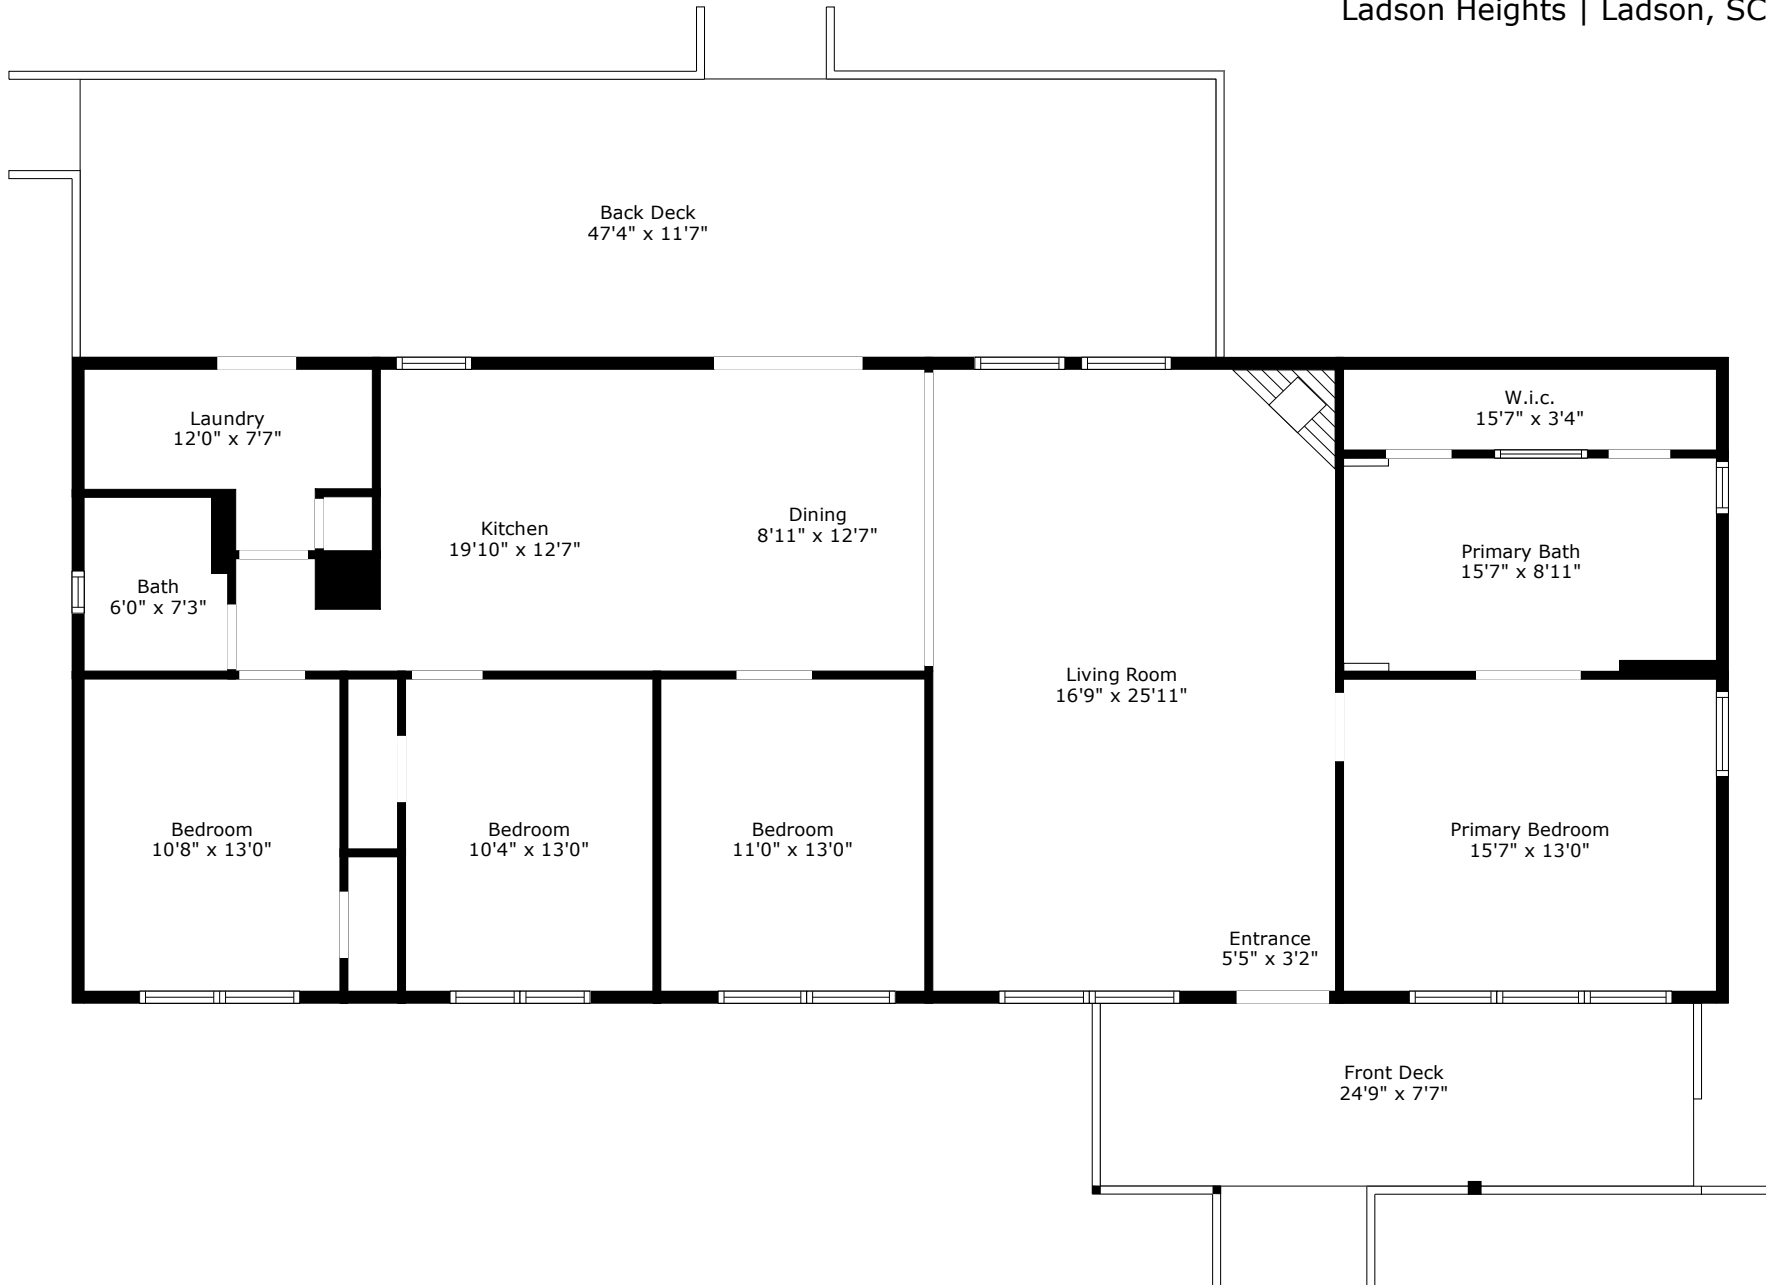

**3373 Fairview Drive**  
Ladson Heights | Ladson, SC 29456

**TOTAL: 1765 sq. ft**  
FLOOR 1: 1765 sq. ft  
EXCLUDED AREAS: FRONT DECK: 189 sq. ft, BACK DECK: 550 sq. ft