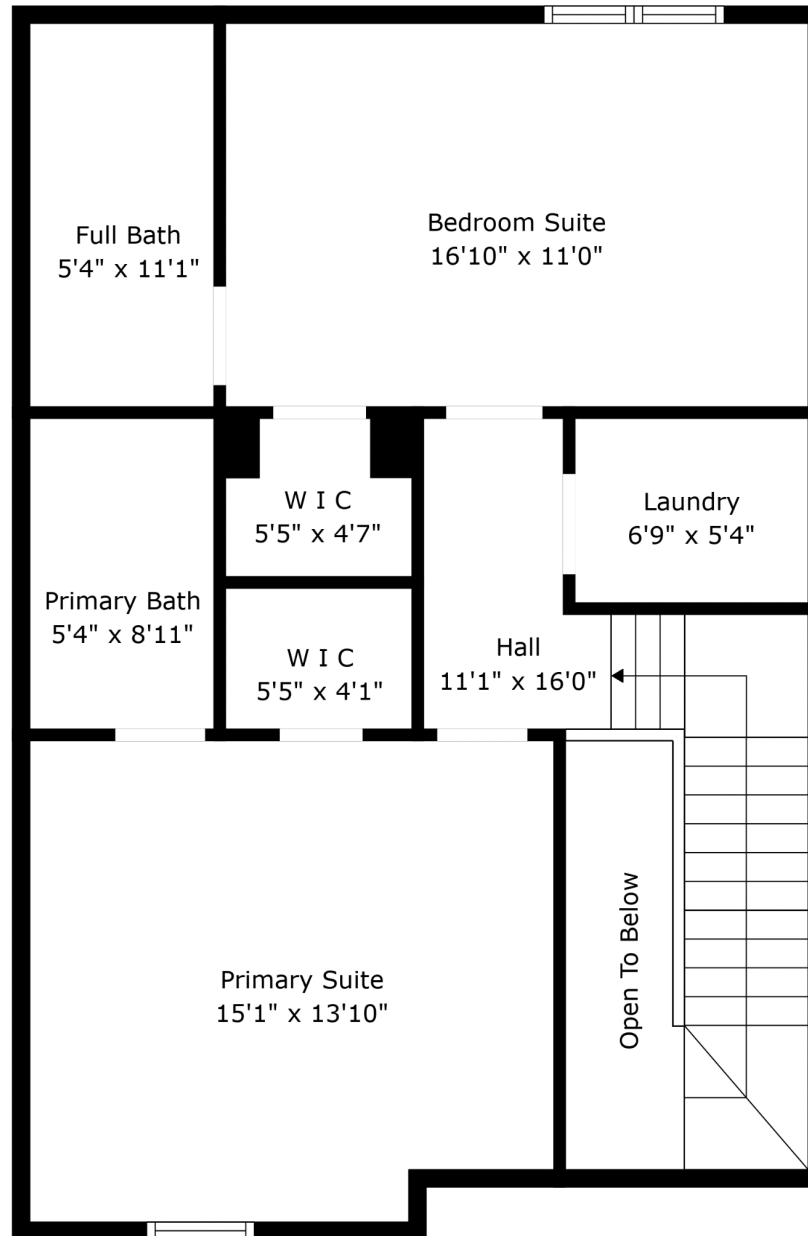

37 Rivers Point Row A

Rivers Point Row | Charleston, SC 29412

Floor 1

Floor 2

TOTAL: 1309 sq. ft
FLOOR 1: 591 sq. ft, FLOOR 2: 718 sq. ft
EXCLUDED AREAS: GARAGE: 207 sq. ft, PATIO: 100 sq. ft, PORCH: 32 sq. ft,
OPEN TO BELOW: 40 sq. ft

37 Rivers Point Row A

Rivers Point Row | Charleston, SC 29412

Floor 1

TOTAL: 1309 sq. ft
FLOOR 1: 591 sq. ft, FLOOR 2: 718 sq. ft
EXCLUDED AREAS: GARAGE: 207 sq. ft, PATIO: 100 sq. ft, PORCH: 32 sq. ft,
OPEN TO BELOW: 40 sq. ft

37 Rivers Point Row A

Rivers Point Row | Charleston, SC 29412

Floor 2

TOTAL: 1309 sq. ft
FLOOR 1: 591 sq. ft, FLOOR 2: 718 sq. ft
EXCLUDED AREAS: GARAGE: 207 sq. ft, PATIO: 100 sq. ft, PORCH: 32 sq. ft,
OPEN TO BELOW: 40 sq. ft