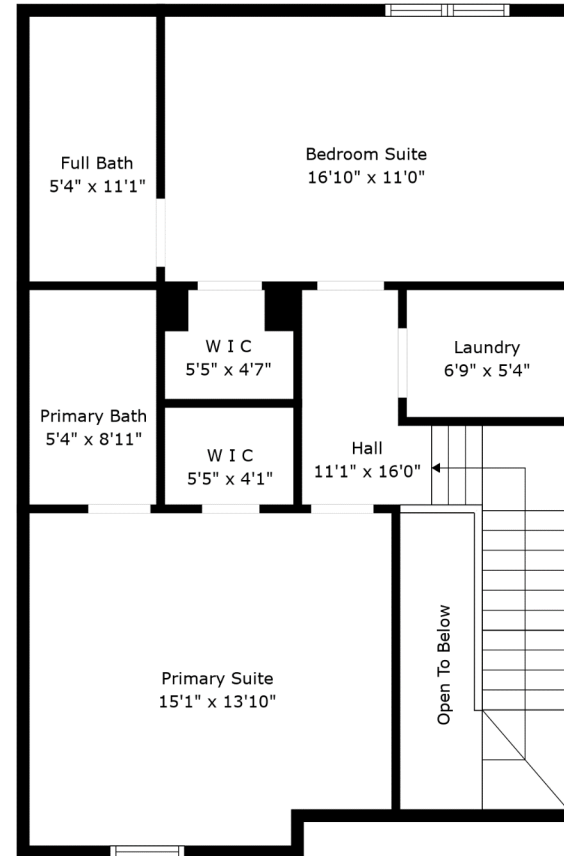

37 Rivers Point Row A

Rivers Point Row | Charleston, SC 29412

Floor 1

Floor 2

TOTAL: 1309 sq. ft
FLOOR 1: 591 sq. ft, FLOOR 2: 718 sq. ft
EXCLUDED AREAS: GARAGE: 207 sq. ft, PATIO: 100 sq. ft, PORCH: 32 sq. ft,
OPEN TO BELOW: 40 sq. ft

37 Rivers Point Row A

Rivers Point Row | Charleston, SC 29412

Floor 1

TOTAL: 1309 sq. ft
FLOOR 1: 591 sq. ft, FLOOR 2: 718 sq. ft
EXCLUDED AREAS: GARAGE: 207 sq. ft, PATIO: 100 sq. ft, PORCH: 32 sq. ft,
OPEN TO BELOW: 40 sq. ft

37 Rivers Point Row A

Rivers Point Row | Charleston, SC 29412

Floor 2

TOTAL: 1309 sq. ft
FLOOR 1: 591 sq. ft, FLOOR 2: 718 sq. ft
EXCLUDED AREAS: GARAGE: 207 sq. ft, PATIO: 100 sq. ft, PORCH: 32 sq. ft,
OPEN TO BELOW: 40 sq. ft