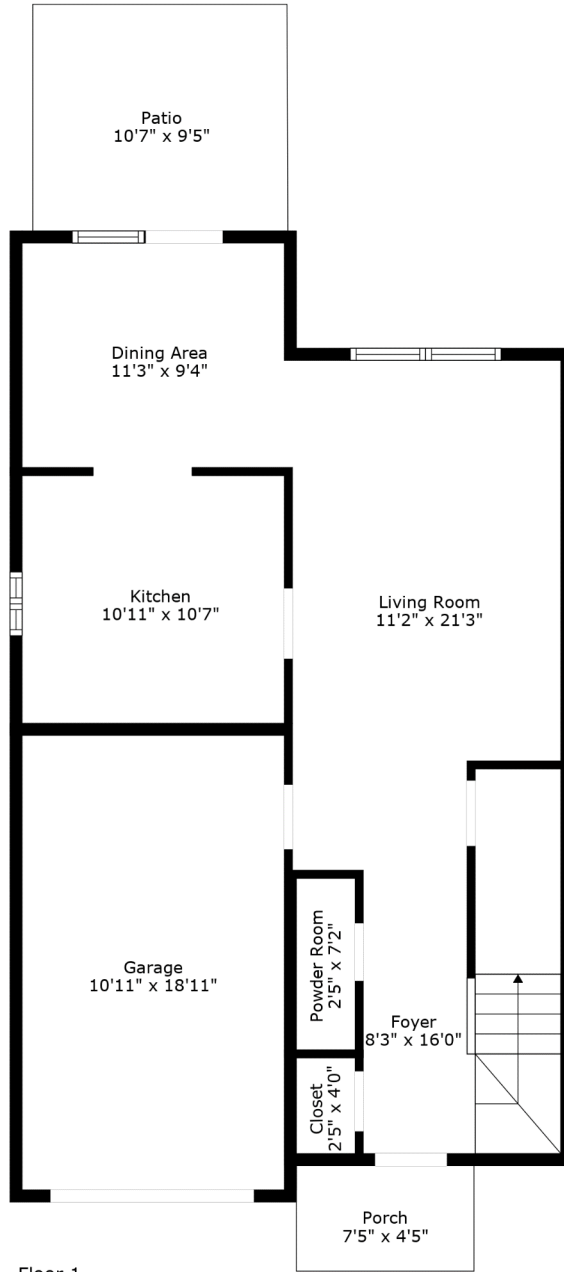

37 Rivers Point Row A

Rivers Point Row | Charleston, SC 29412

Floor 1

Floor 2

TOTAL: 1309 sq. ft
FLOOR 1: 591 sq. ft, FLOOR 2: 718 sq. ft
EXCLUDED AREAS: GARAGE: 207 sq. ft, PATIO: 100 sq. ft, PORCH: 32 sq. ft,
OPEN TO BELOW: 40 sq. ft

37 Rivers Point Row A

Rivers Point Row | Charleston, SC 29412

Floor 1

TOTAL: 1309 sq. ft
FLOOR 1: 591 sq. ft, FLOOR 2: 718 sq. ft
EXCLUDED AREAS: GARAGE: 207 sq. ft, PATIO: 100 sq. ft, PORCH: 32 sq. ft,
OPEN TO BELOW: 40 sq. ft

37 Rivers Point Row A

Rivers Point Row | Charleston, SC 29412

Floor 2

TOTAL: 1309 sq. ft
FLOOR 1: 591 sq. ft, FLOOR 2: 718 sq. ft
EXCLUDED AREAS: GARAGE: 207 sq. ft, PATIO: 100 sq. ft, PORCH: 32 sq. ft,
OPEN TO BELOW: 40 sq. ft