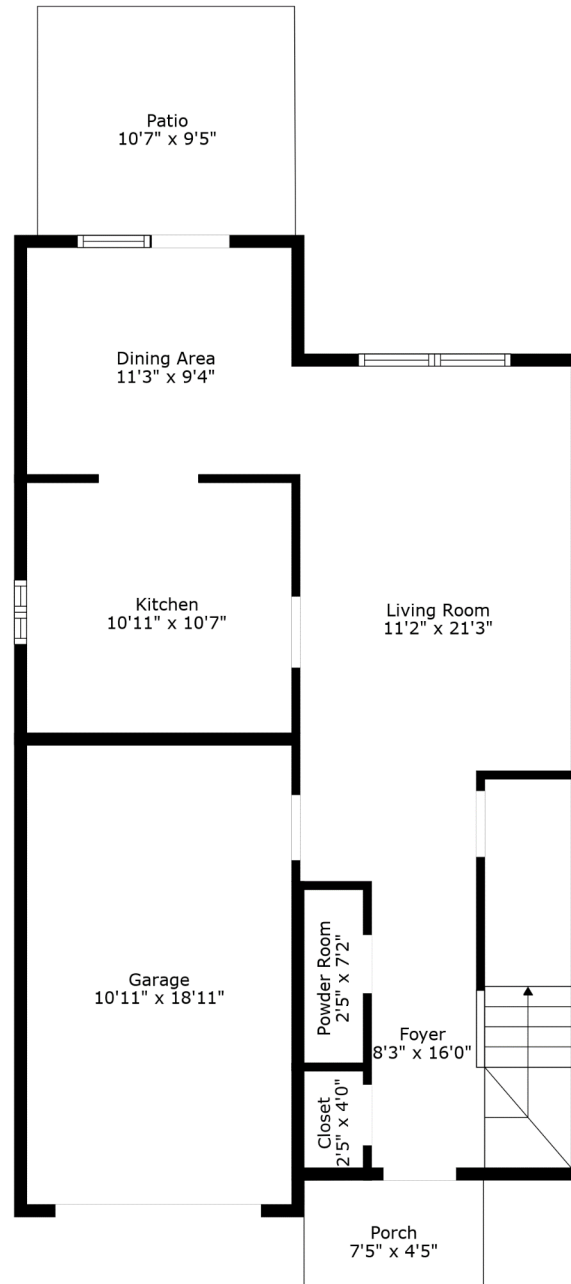

37 Rivers Point Row A

Rivers Point Row | Charleston, SC 29412

Floor 1

Floor 2

TOTAL: 1309 sq. ft
FLOOR 1: 591 sq. ft, FLOOR 2: 718 sq. ft
EXCLUDED AREAS: GARAGE: 207 sq. ft, PATIO: 100 sq. ft, PORCH: 32 sq. ft,
OPEN TO BELOW: 40 sq. ft

37 Rivers Point Row A

Rivers Point Row | Charleston, SC 29412

Floor 1

TOTAL: 1309 sq. ft
FLOOR 1: 591 sq. ft, FLOOR 2: 718 sq. ft
EXCLUDED AREAS: GARAGE: 207 sq. ft, PATIO: 100 sq. ft, PORCH: 32 sq. ft,
OPEN TO BELOW: 40 sq. ft

37 Rivers Point Row A

Rivers Point Row | Charleston, SC 29412

Floor 2

TOTAL: 1309 sq. ft
FLOOR 1: 591 sq. ft, FLOOR 2: 718 sq. ft
EXCLUDED AREAS: GARAGE: 207 sq. ft, PATIO: 100 sq. ft, PORCH: 32 sq. ft,
OPEN TO BELOW: 40 sq. ft