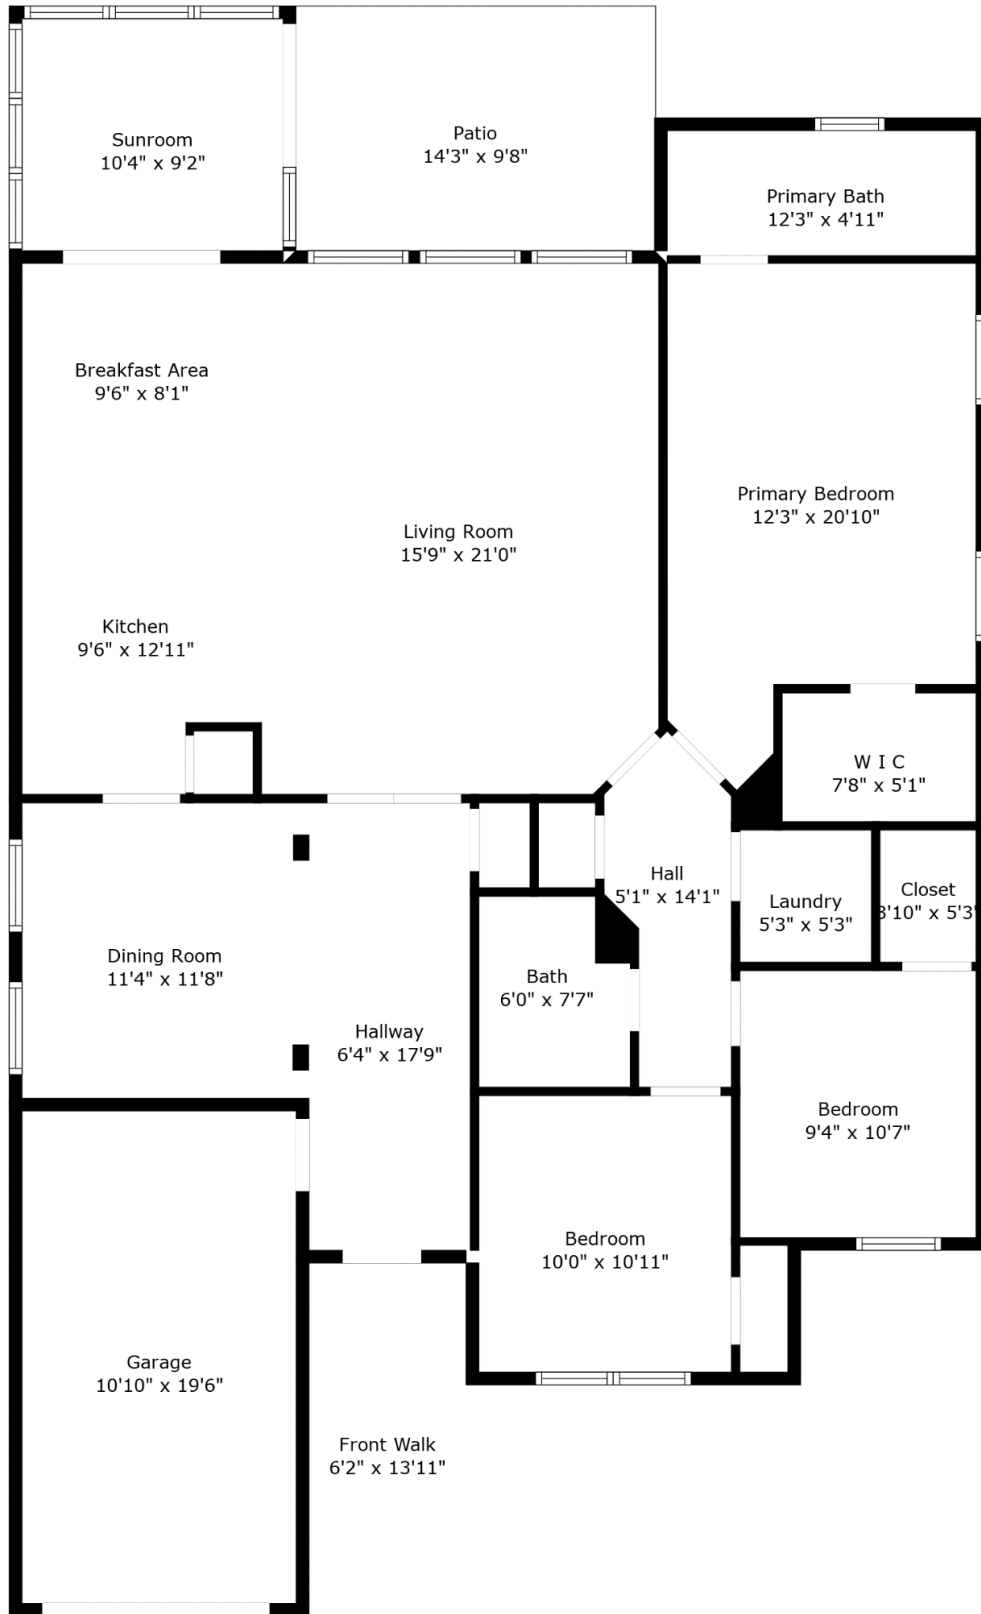

248 Border Road

Liberty Hall Plantation | Goose Creek, SC 29445

TOTAL: 1627 sq. ft

FLOOR 1: 1627 sq. ft

EXCLUDED AREAS: GARAGE: 212 sq. ft, PATIO: 138 sq. ft