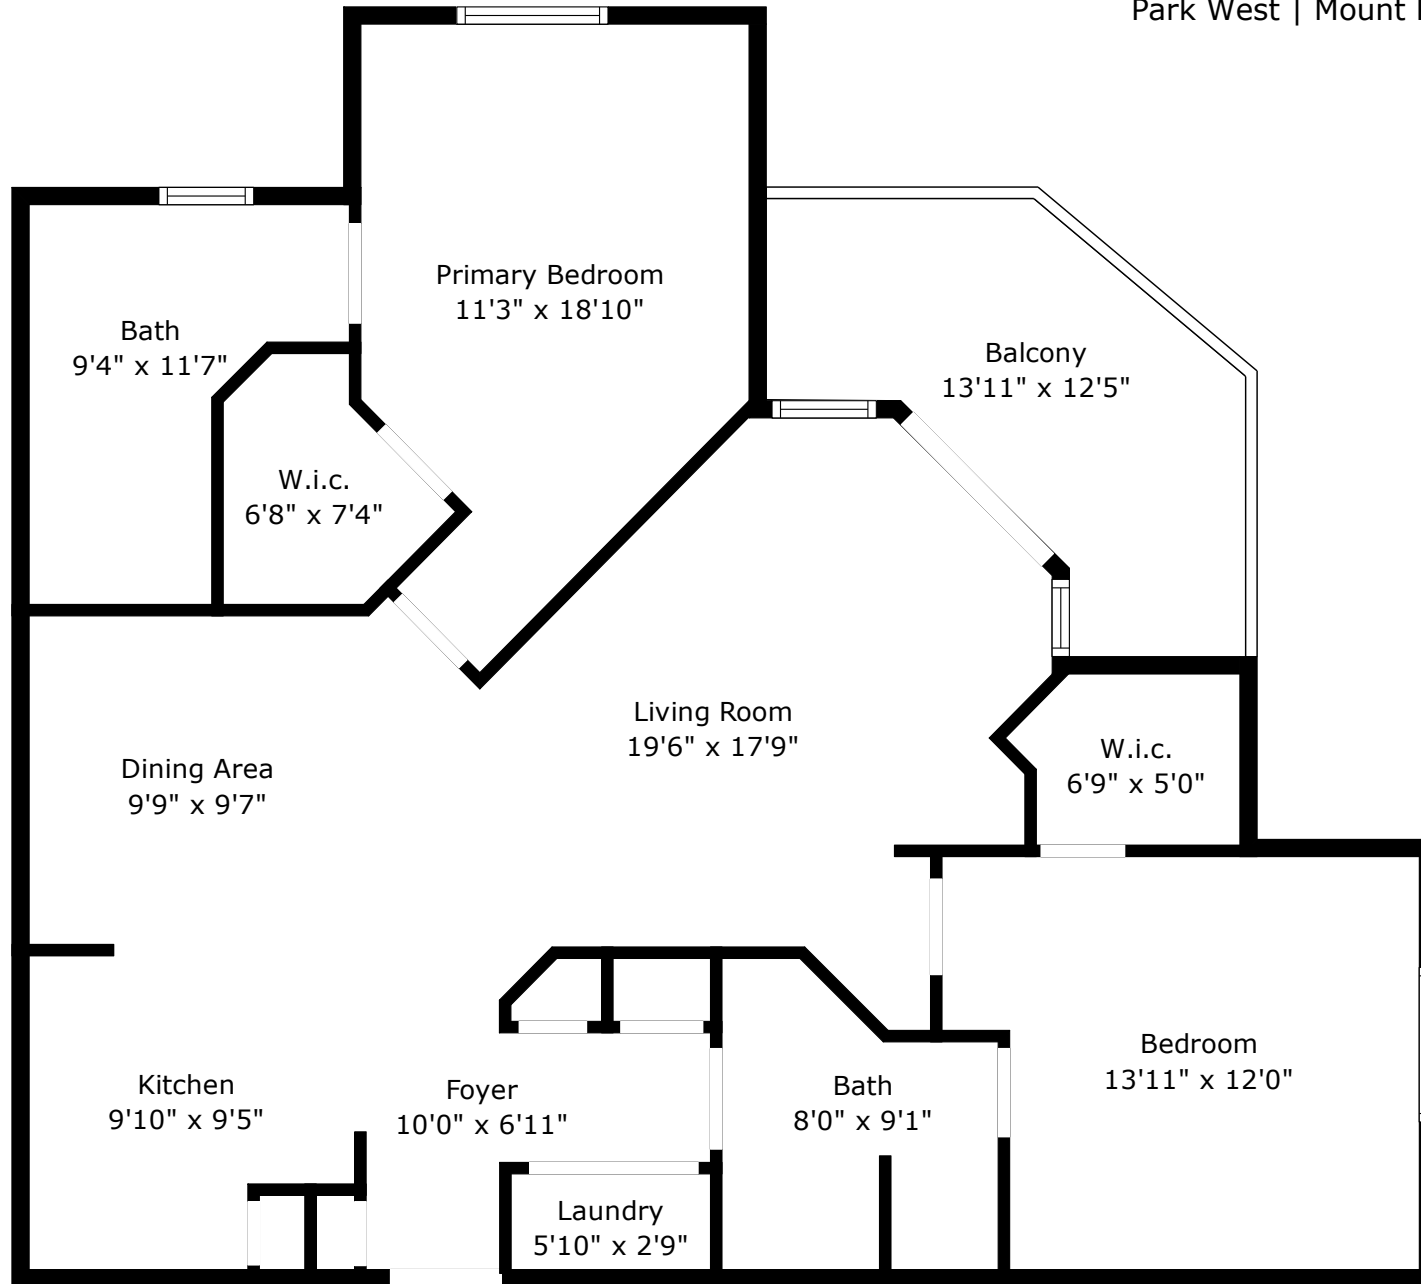

# 1300 Park West Boulevard 518

Park West | Mount Pleasant, SC 29466

**TOTAL: 1072 sq. ft**  
FLOOR 1: 1072 sq. ft  
EXCLUDED AREAS: BALCONY: 116 sq. ft

Measurements Are Calculated By Cubicasa Technology. Deemed Highly Reliable But Not Guaranteed.