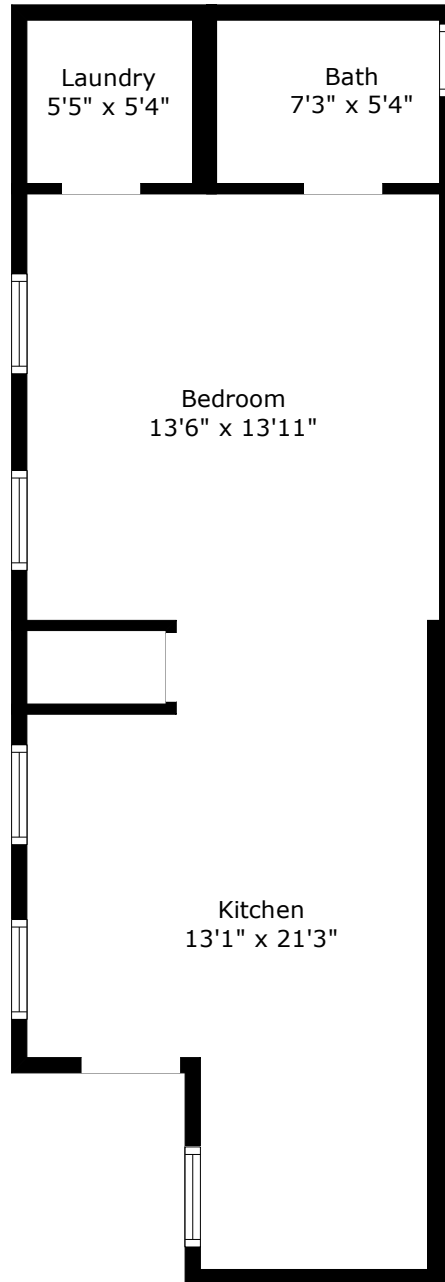

81 Ashley Avenue E

Harleston Village
Charleston, SC 29401

TOTAL: 511 sq. ft
FLOOR 1: 511 sq. ft