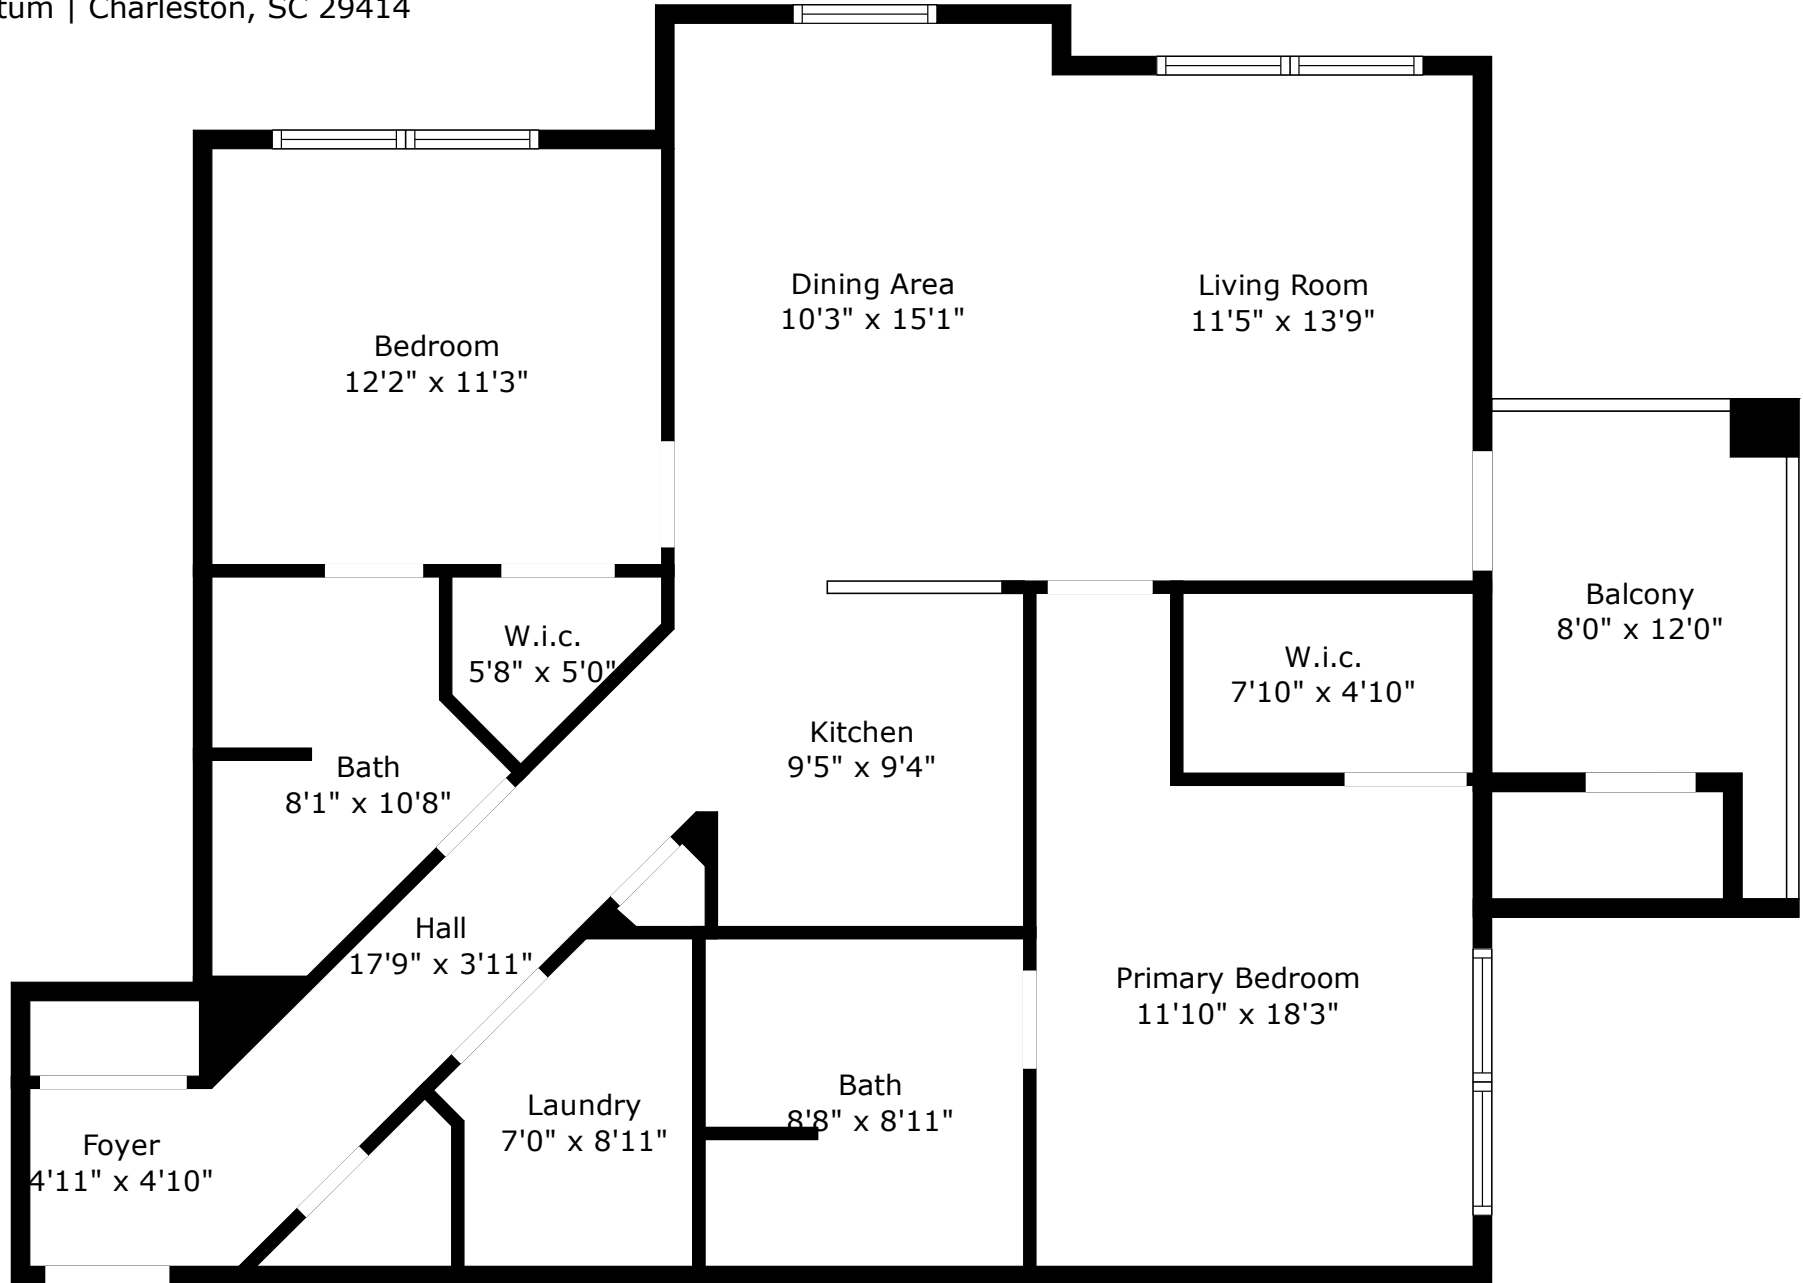

# 2244 Ashley Crossing Drive 236

Arboretum | Charleston, SC 29414

**TOTAL: 1147 sq. ft**  
FLOOR 1: 1147 sq. ft  
EXCLUDED AREAS: BALCONY: 83 sq. ft

Measurements Are Calculated By Cubicasa Technology. Deemed Highly Reliable But Not Guaranteed.