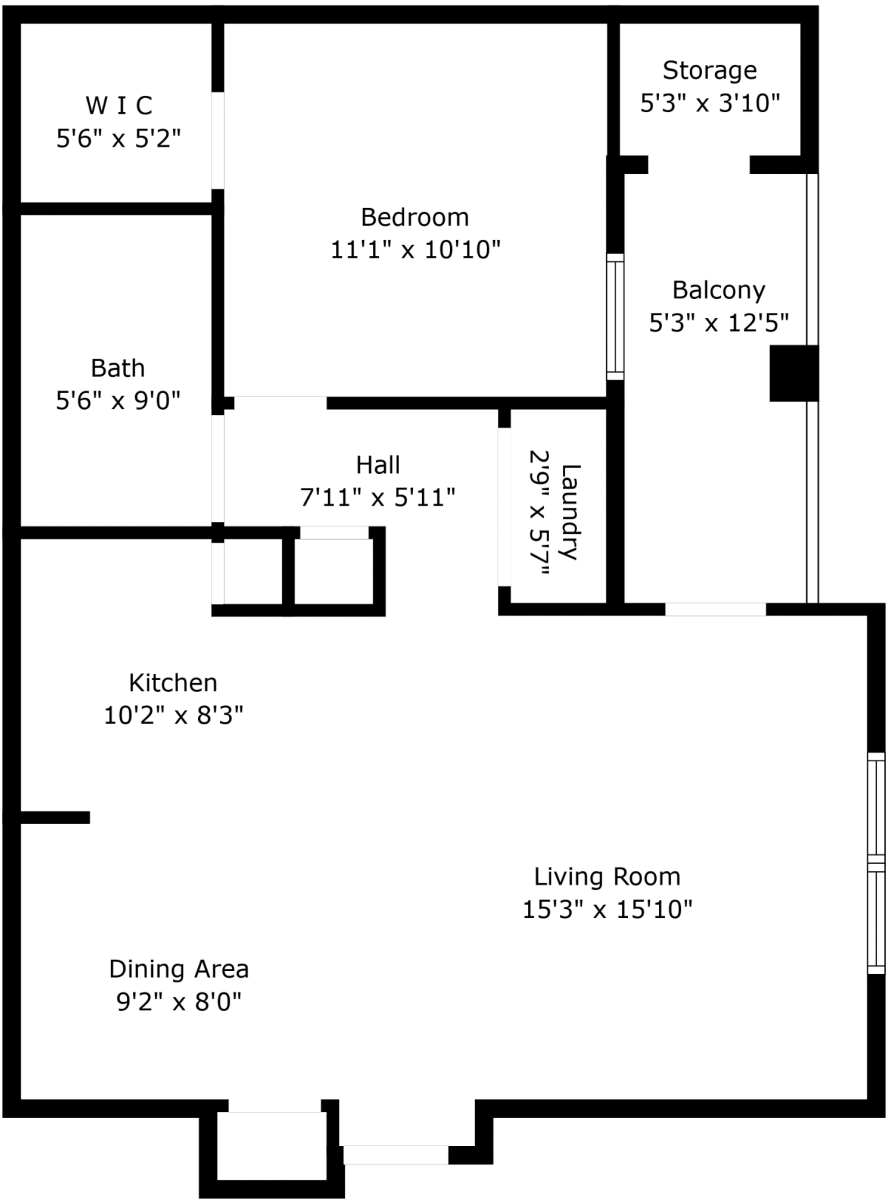

1300 Park West Boulevard 1010

Park West | Mount Pleasant, SC 29466

TOTAL: 644 sq. ft

FLOOR 1: 644 sq. ft

EXCLUDED AREAS: BALCONY: 65 sq. ft, STORAGE: 20 sq. ft

Measurements Are Calculated By Cubicasa Technology. Deemed Highly Reliable But Not Guaranteed.