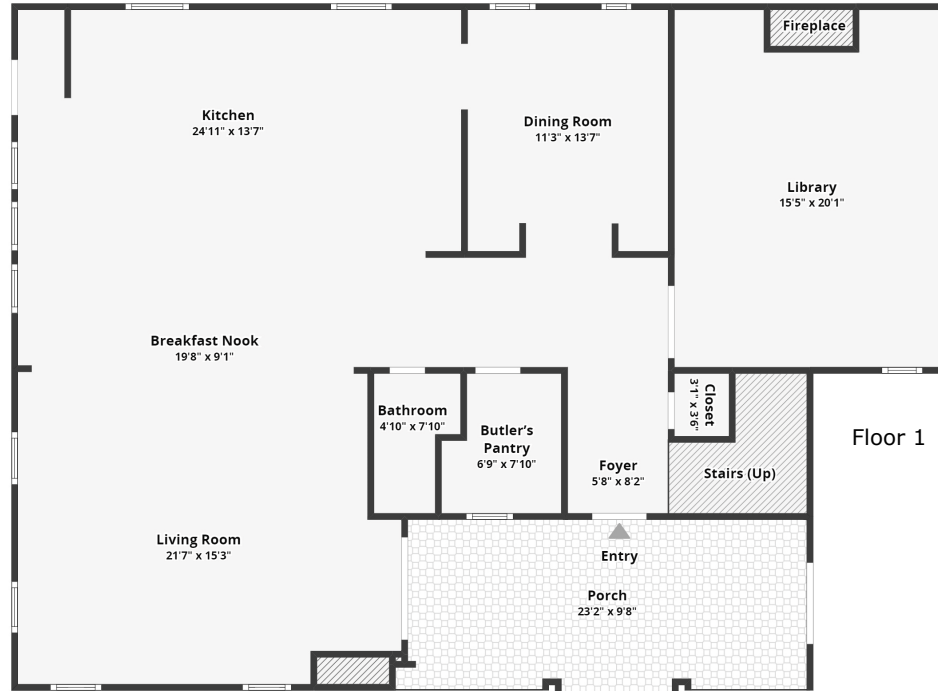

837 Tupelo Bay Drive

Belle Hall | Mount Pleasant, SC 29464