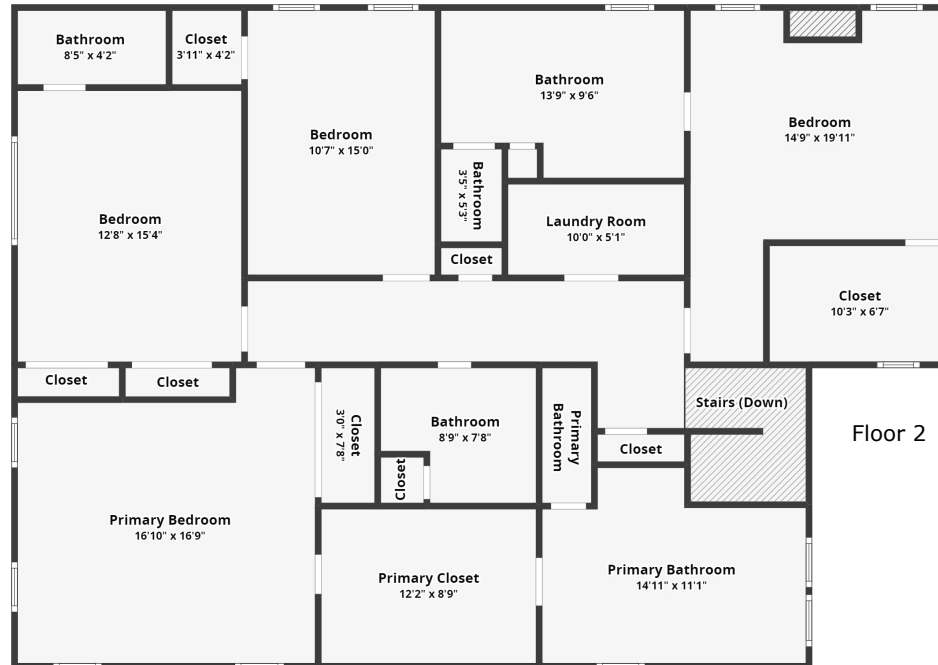

837 Tupelo Bay Drive

Belle Hall | Mount Pleasant, SC 29464