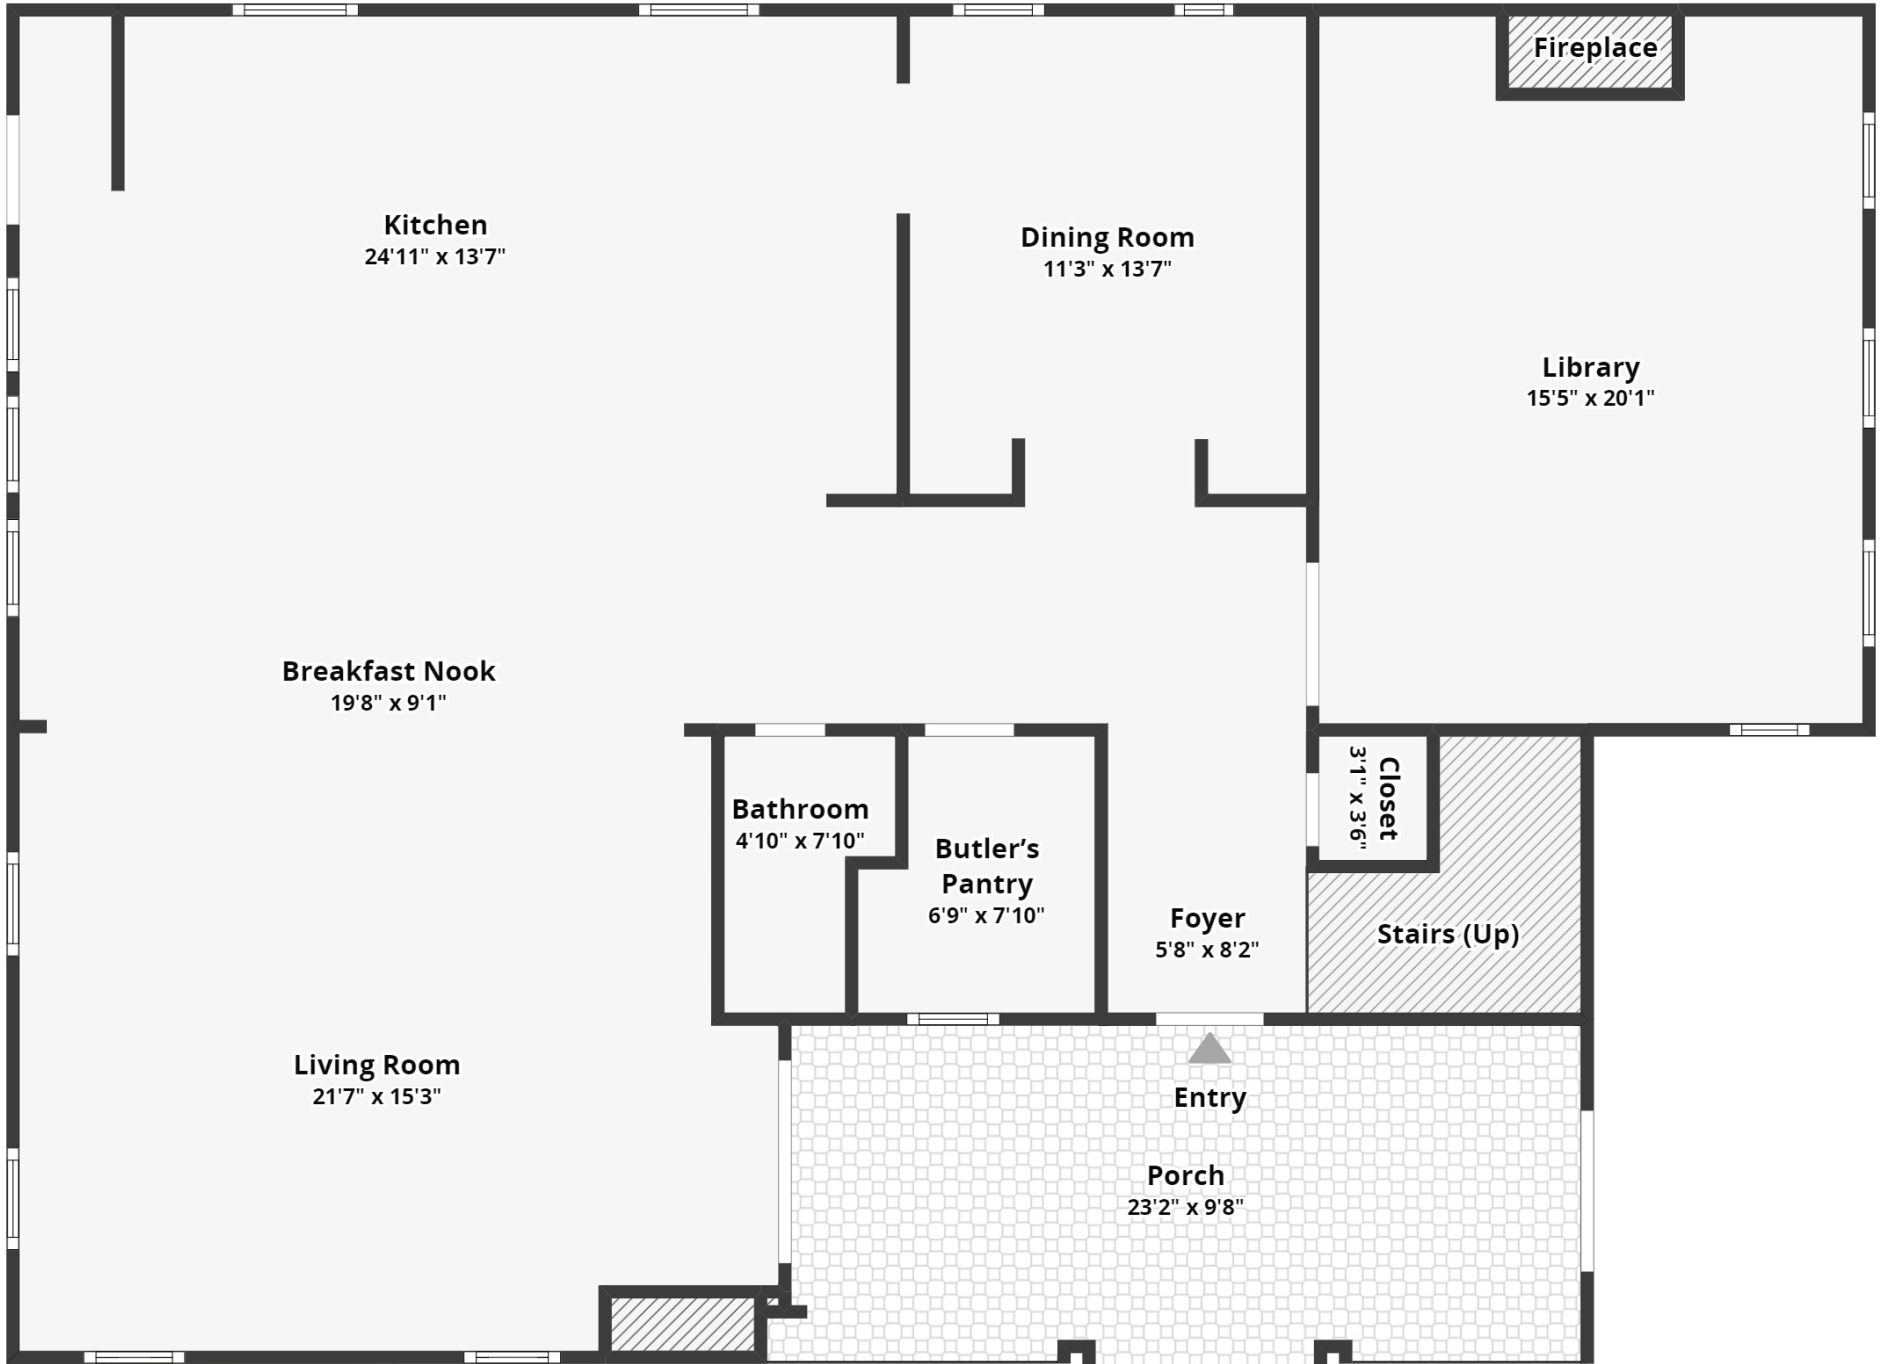

837 Tupelo Bay Drive

Belle Hall | Mount Pleasant, SC 29464

All dimensions are approximate and subject to independent verification.

All dimensions are approximate and subject to independent verification.

837 Tupelo Bay Drive

Belle Hall | Mount Pleasant, SC 29464

Floor 1

837 Tupelo Bay Drive

Belle Hall | Mount Pleasant, SC 29464

Floor 2