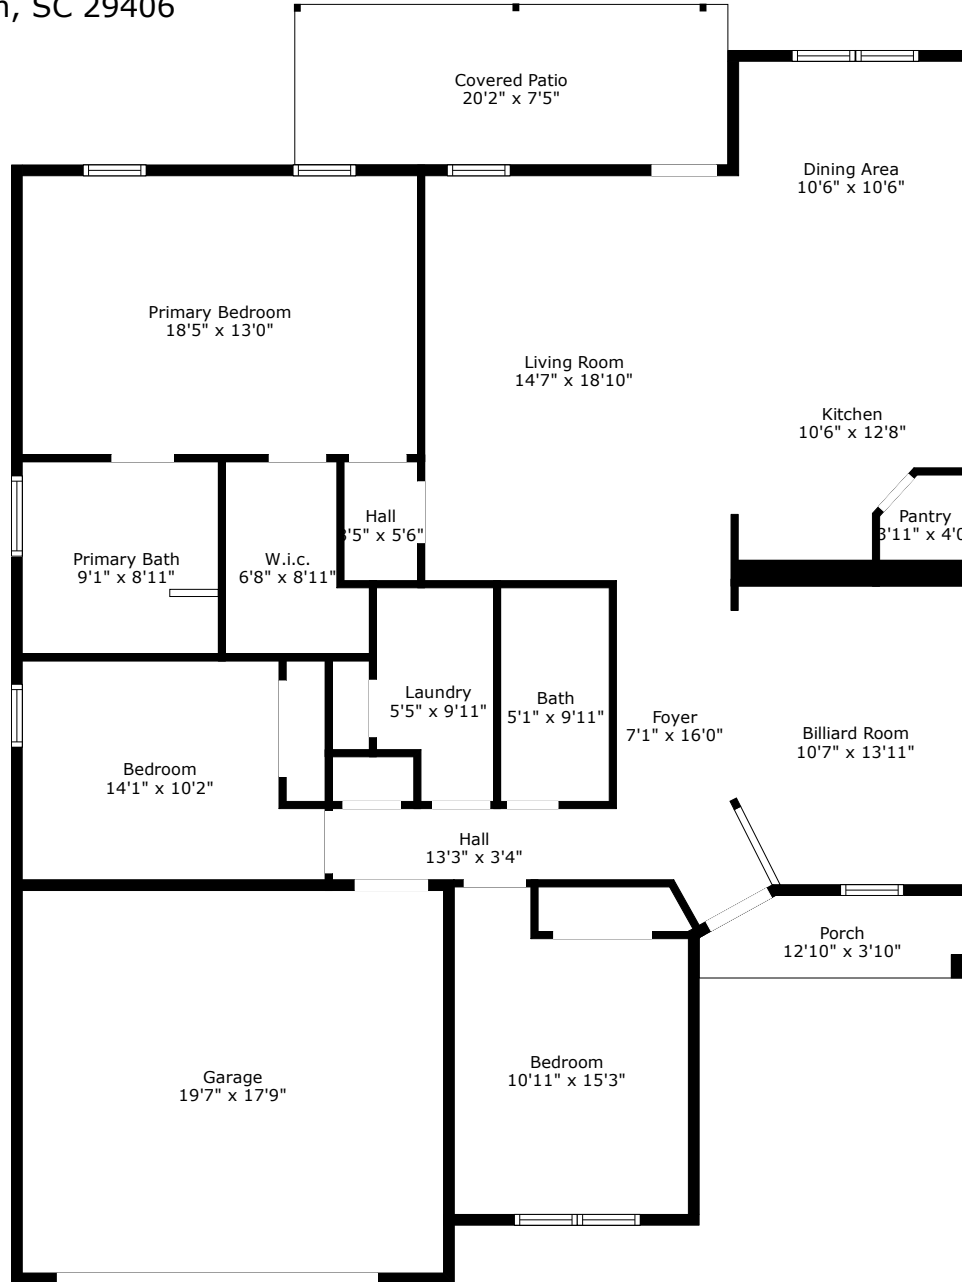

8217 Little Sydneys Way

Baker Plantation | North Charleston, SC 29406

TOTAL: 1666 sq. ft

FLOOR 1: 1666 sq. ft

EXCLUDED AREAS: PORCH: 46 sq. ft, COVERED PATIO: 150 sq. ft, GARAGE: 348 sq. ft

Measurements Are Calculated By Cubicasa Technology. Deemed Highly Reliable But Not Guaranteed.