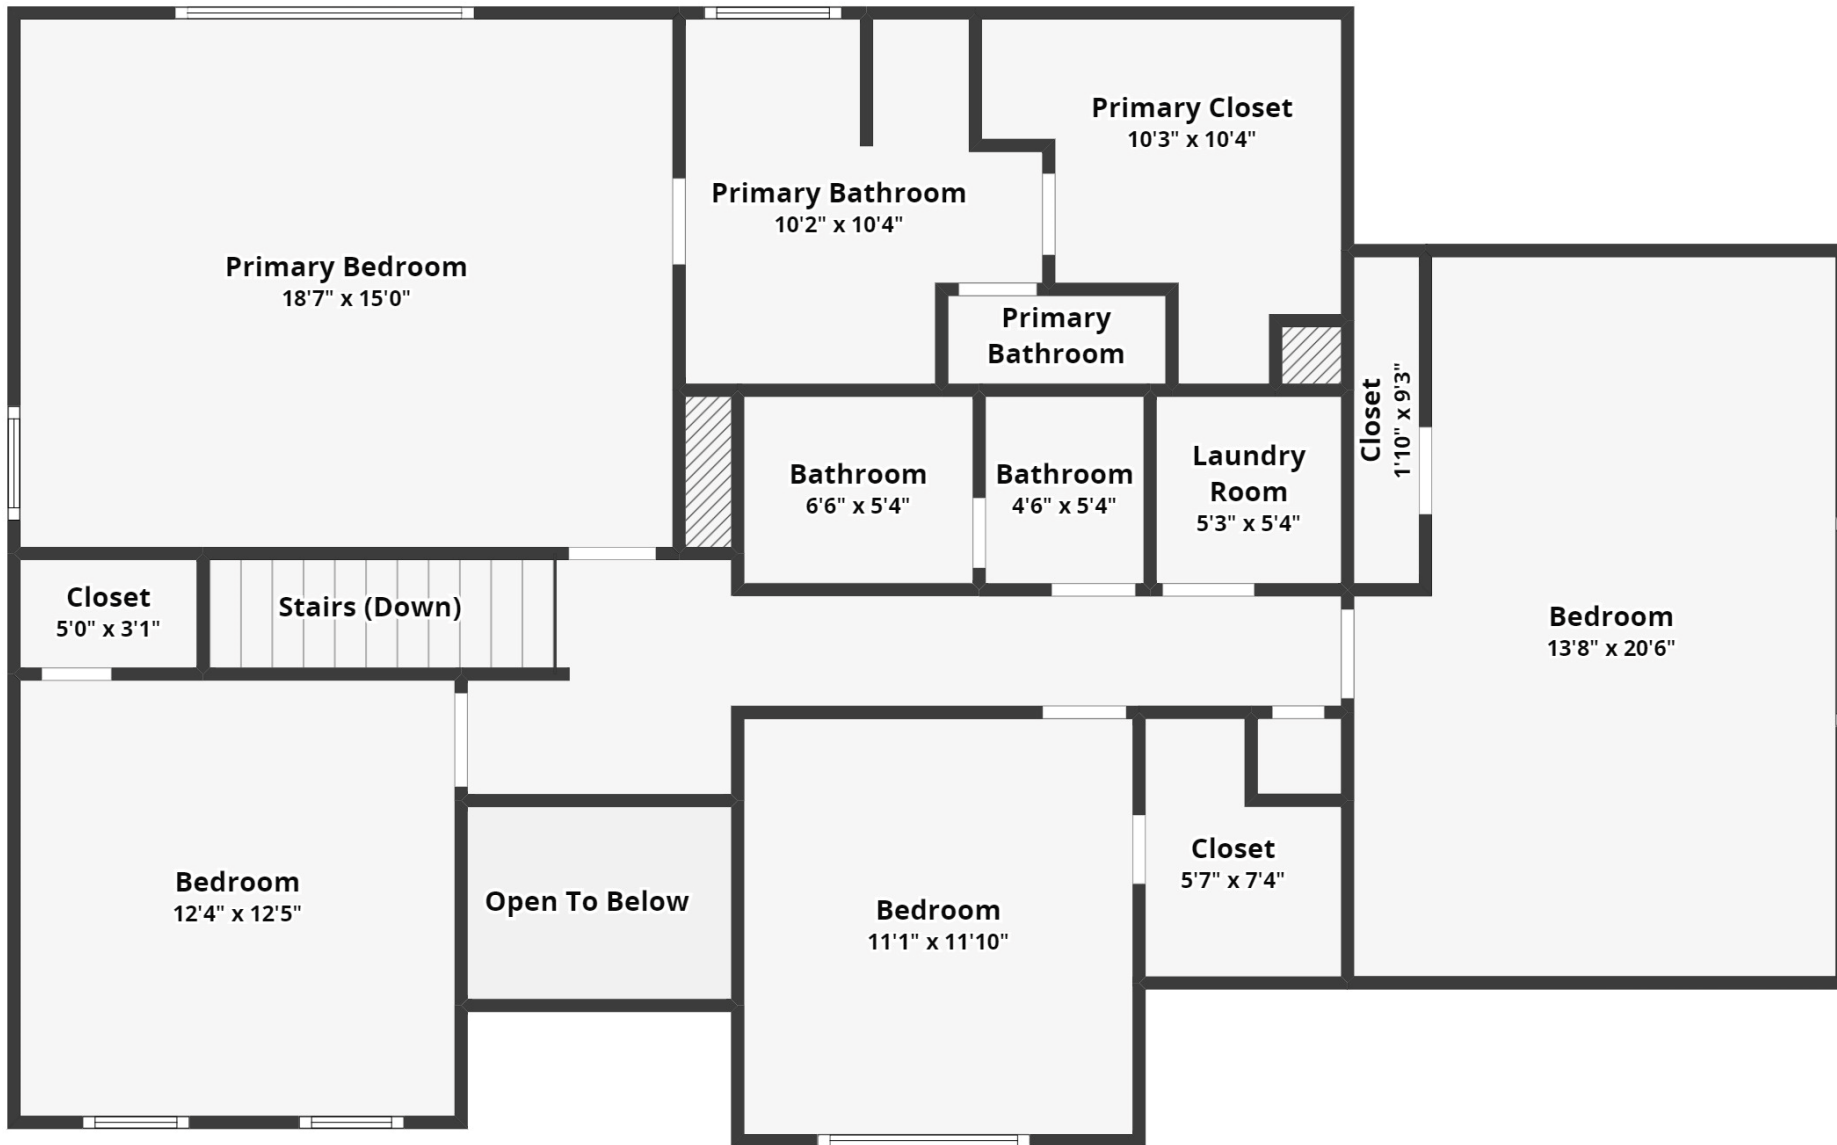

# 1960 N Smokerise Way

Planters Pointe | Mount Pleasant, SC 29466

Floor 1

All dimensions are approximate and subject to independent verification

All dimensions are approximate and subject to independent verification