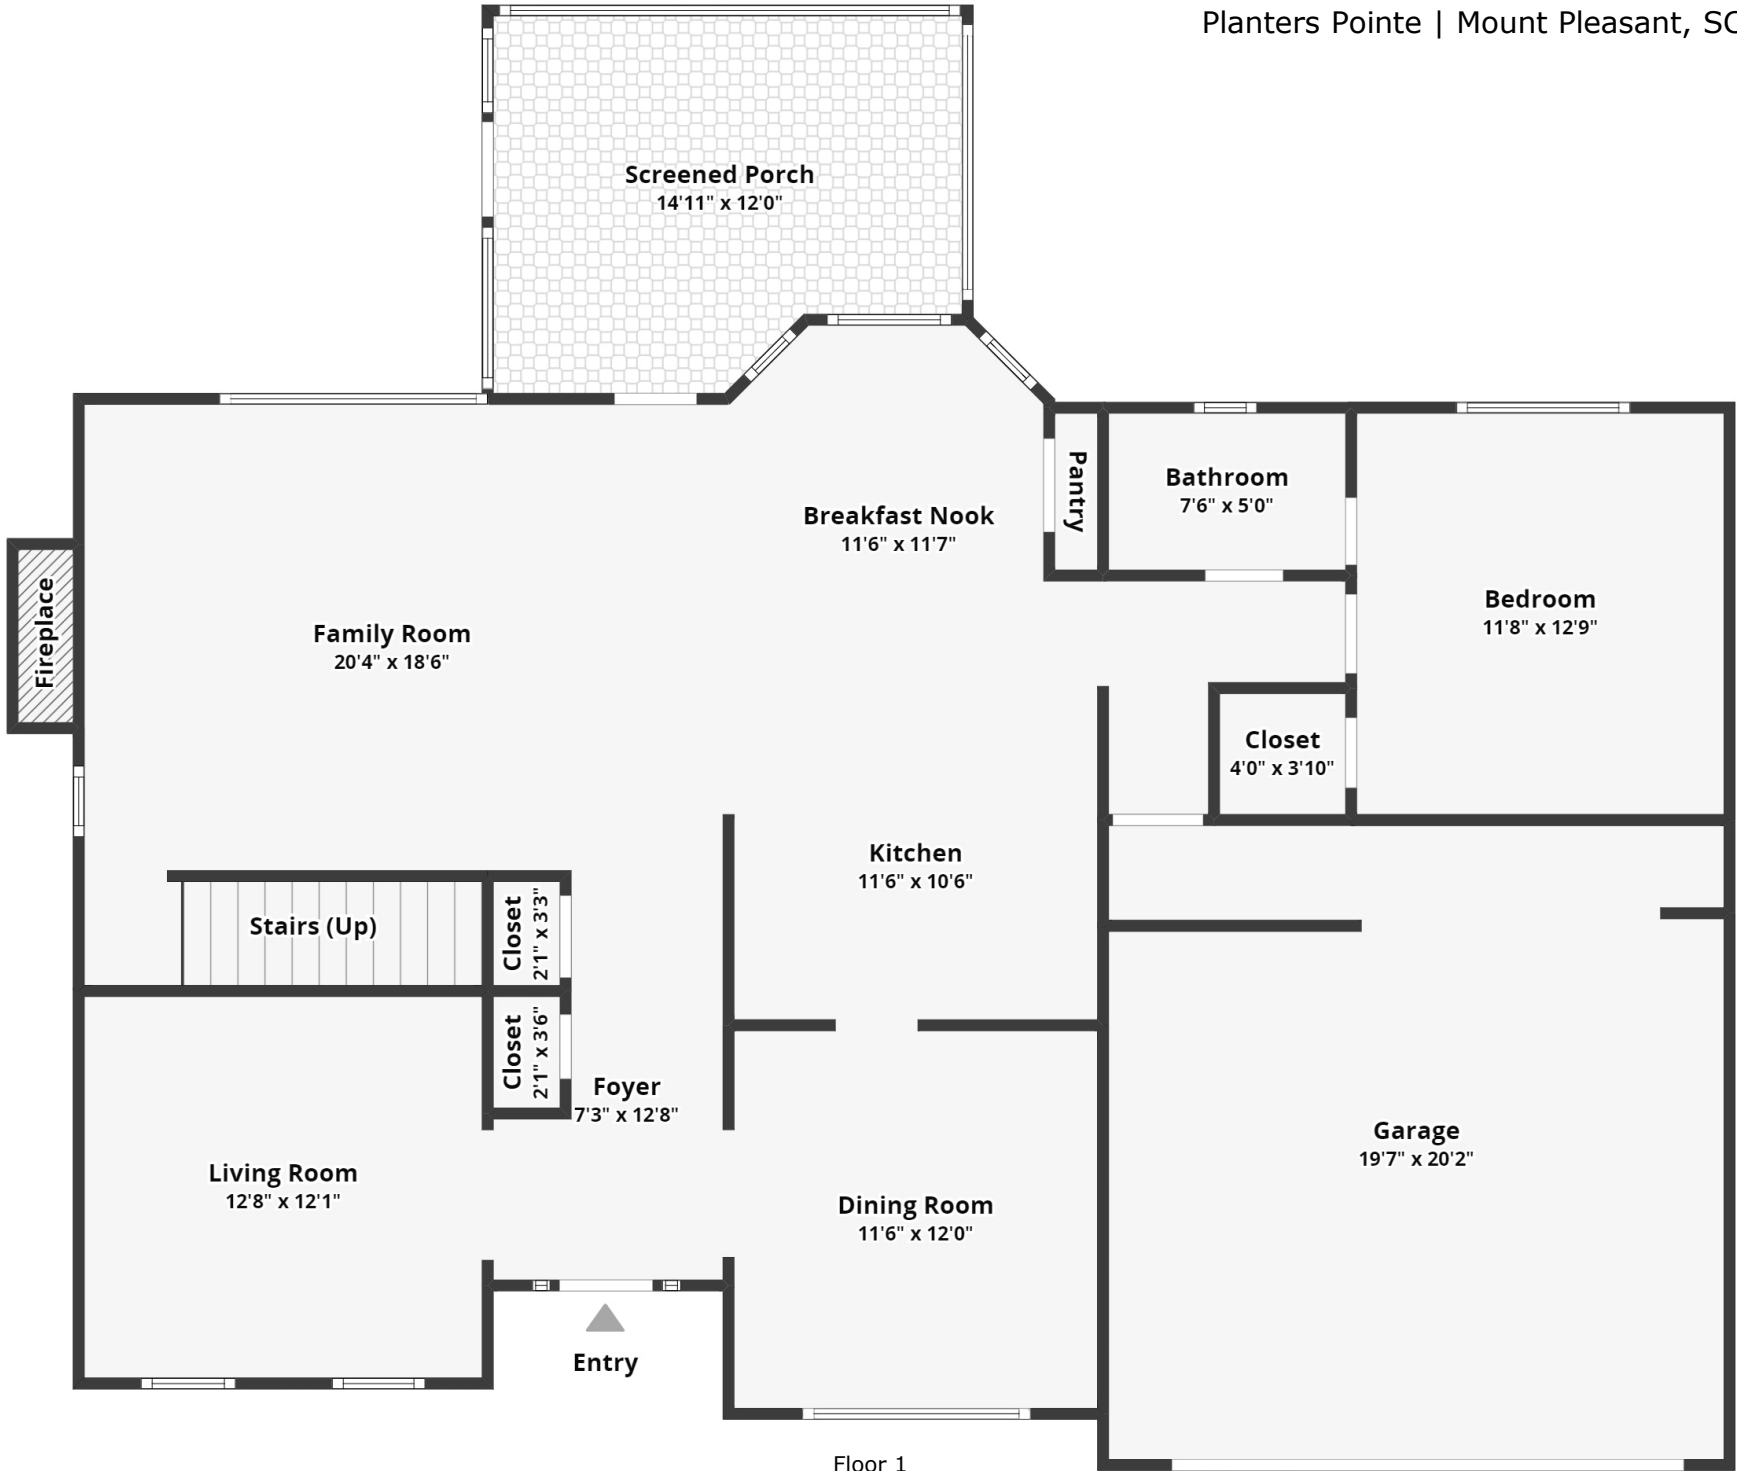

1960 N Smokerise Way

Planters Pointe | Mount Pleasant, SC 29466

Floor 1