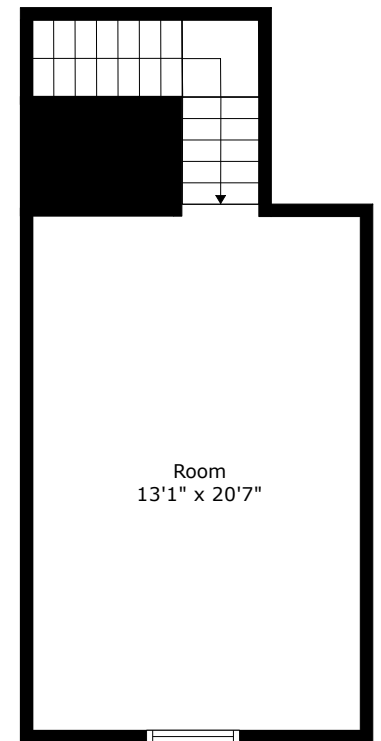

411 Equinox Circle

Heatherwoods | Ladson, SC 29456

Floor 1

Floor 2

TOTAL: 1431 sq. ft
FLOOR 1: 1218 sq. ft, FLOOR 2: 213 sq. ft
EXCLUDED AREAS: GARAGE: 465 sq. ft, SCREENED PORCH: 104 sq. ft, PORCH: 35 sq. ft,
LOW CEILING: 129 sq. ft

Measurements Are Calculated By Cubicasa Technology. Deemed Highly Reliable But Not Guaranteed.

Floor 1

TOTAL: 1431 sq. ft
FLOOR 1: 1218 sq. ft, FLOOR 2: 213 sq. ft
EXCLUDED AREAS: GARAGE: 465 sq. ft, SCREENED PORCH: 104 sq. ft, PORCH: 35 sq. ft,
LOW CEILING: 129 sq. ft

Room
13'1" x 20'7"

Floor 2

TOTAL: 1431 sq. ft
FLOOR 1: 1218 sq. ft, FLOOR 2: 213 sq. ft
EXCLUDED AREAS: GARAGE: 465 sq. ft, SCREENED PORCH: 104 sq. ft, PORCH: 35 sq. ft,
LOW CEILING: 129 sq. ft

Measurements Are Calculated By Cubicasa Technology. Deemed Highly Reliable But Not Guaranteed.