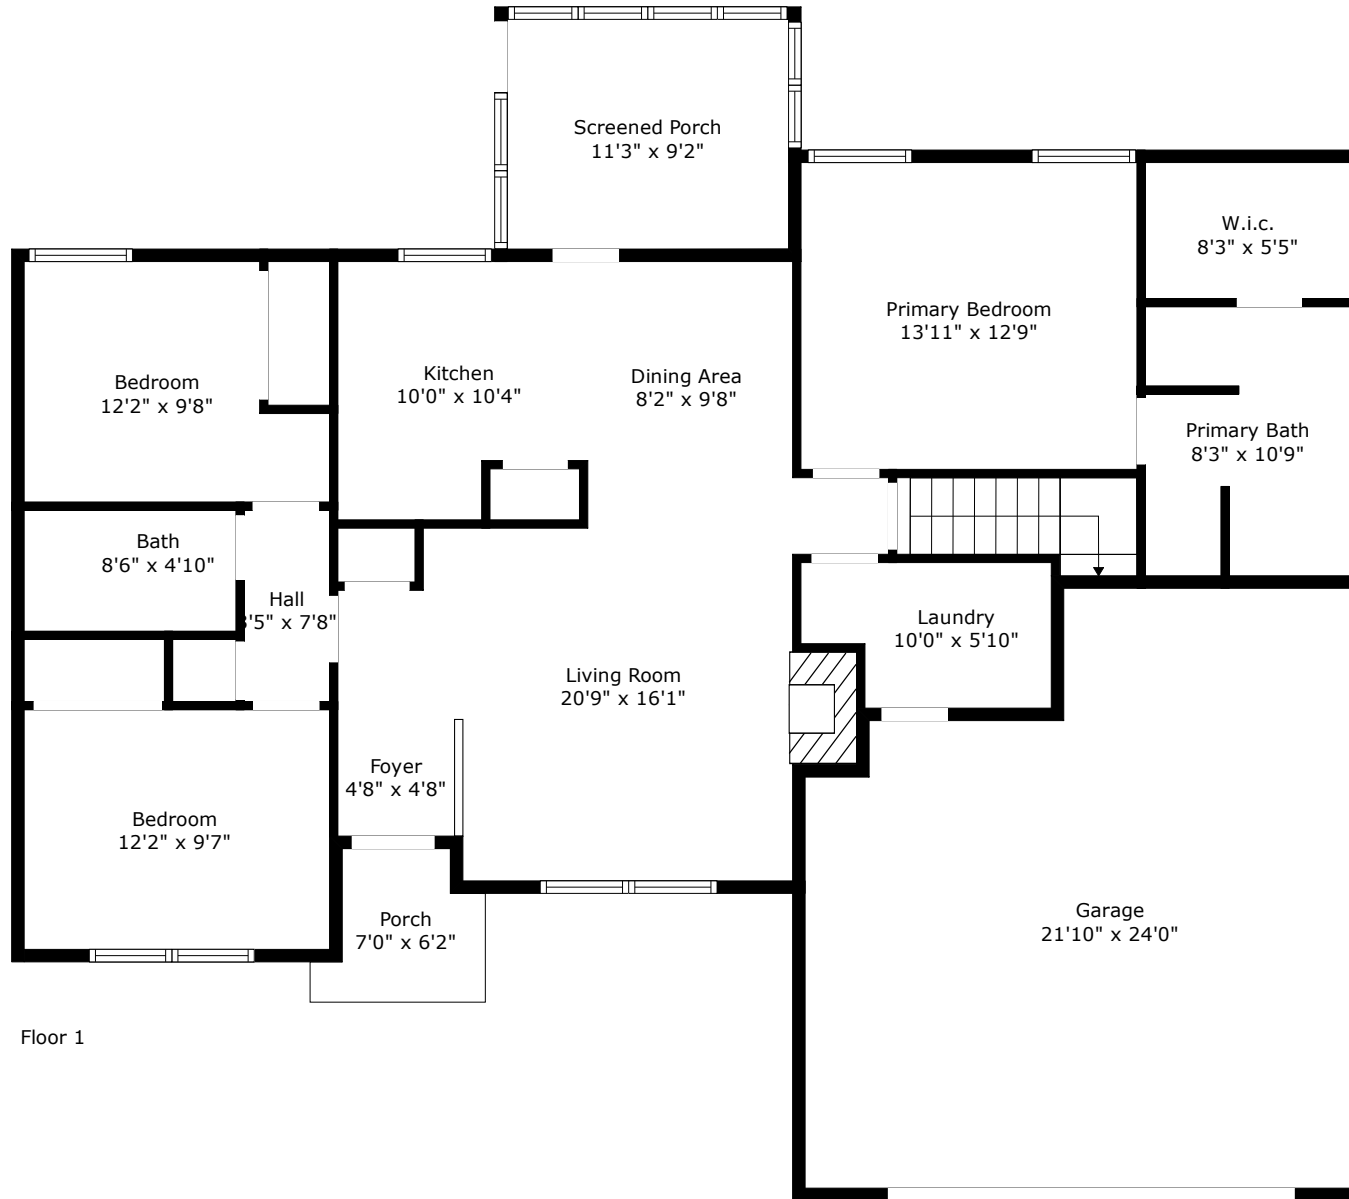

411 Equinox Circle

Heatherwoods | Ladson, SC 29456

Floor 1

Floor 2

TOTAL: 1431 sq. ft
FLOOR 1: 1218 sq. ft, FLOOR 2: 213 sq. ft
EXCLUDED AREAS: GARAGE: 465 sq. ft, SCREENED PORCH: 104 sq. ft, PORCH: 35 sq. ft,
LOW CEILING: 129 sq. ft

Measurements Are Calculated By Cubicasa Technology. Deemed Highly Reliable But Not Guaranteed.

Floor 1

TOTAL: 1431 sq. ft
FLOOR 1: 1218 sq. ft, FLOOR 2: 213 sq. ft
EXCLUDED AREAS: GARAGE: 465 sq. ft, SCREENED PORCH: 104 sq. ft, PORCH: 35 sq. ft,
LOW CEILING: 129 sq. ft

Room
13'1" x 20'7"

Floor 2

TOTAL: 1431 sq. ft
FLOOR 1: 1218 sq. ft, FLOOR 2: 213 sq. ft
EXCLUDED AREAS: GARAGE: 465 sq. ft, SCREENED PORCH: 104 sq. ft, PORCH: 35 sq. ft,
LOW CEILING: 129 sq. ft

Measurements Are Calculated By Cubicasa Technology. Deemed Highly Reliable But Not Guaranteed.