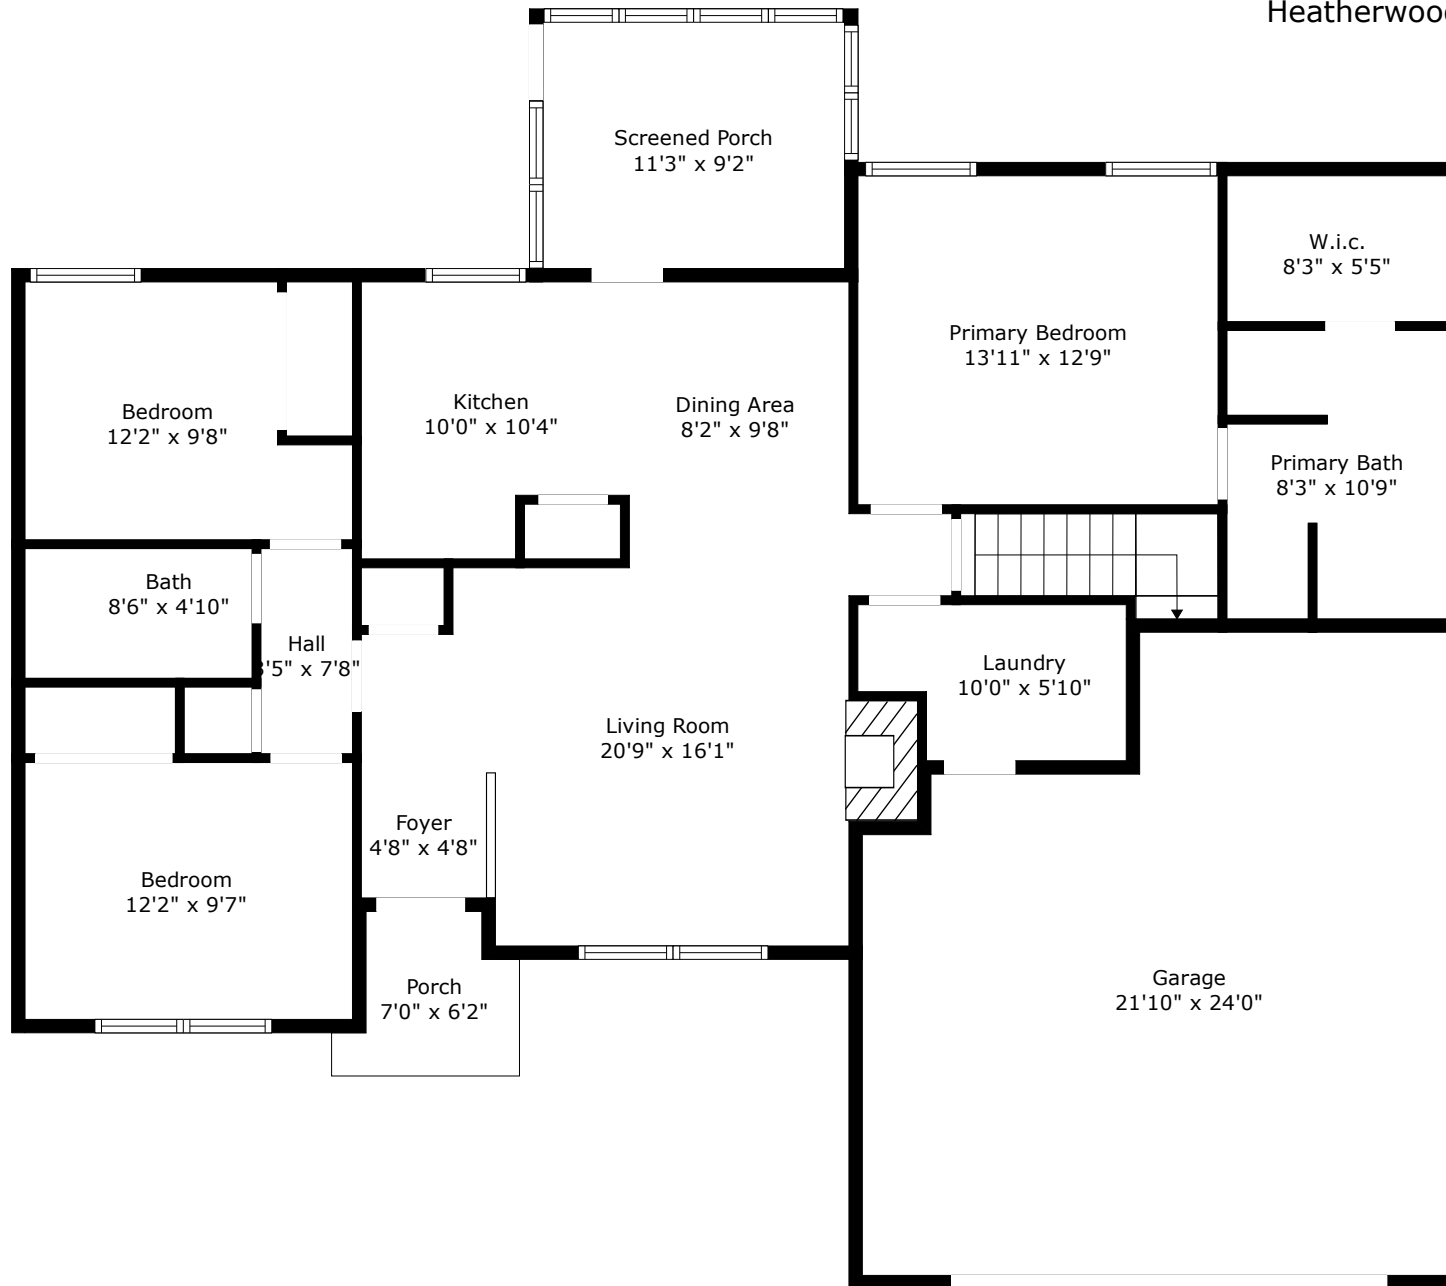

411 Equinox Circle

Heatherwoods | Ladson, SC 29456

Floor 1

Floor 2

TOTAL: 1431 sq. ft
FLOOR 1: 1218 sq. ft, FLOOR 2: 213 sq. ft
EXCLUDED AREAS: GARAGE: 465 sq. ft, SCREENED PORCH: 104 sq. ft, PORCH: 35 sq. ft,
LOW CEILING: 129 sq. ft

Measurements Are Calculated By Cubicasa Technology. Deemed Highly Reliable But Not Guaranteed.

Floor 1

TOTAL: 1431 sq. ft
FLOOR 1: 1218 sq. ft, FLOOR 2: 213 sq. ft
EXCLUDED AREAS: GARAGE: 465 sq. ft, SCREENED PORCH: 104 sq. ft, PORCH: 35 sq. ft,
LOW CEILING: 129 sq. ft

Room
13'1" x 20'7"

Floor 2

TOTAL: 1431 sq. ft
FLOOR 1: 1218 sq. ft, FLOOR 2: 213 sq. ft
EXCLUDED AREAS: GARAGE: 465 sq. ft, SCREENED PORCH: 104 sq. ft, PORCH: 35 sq. ft,
LOW CEILING: 129 sq. ft

Measurements Are Calculated By Cubicasa Technology. Deemed Highly Reliable But Not Guaranteed.