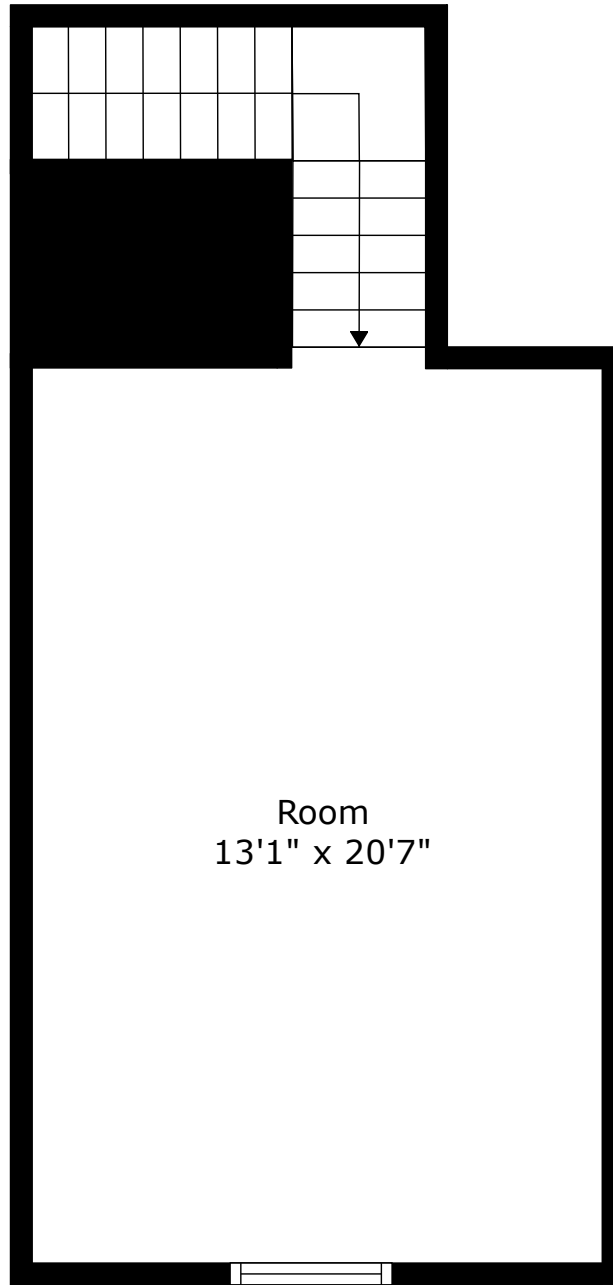

411 Equinox Circle

Heatherwoods | Ladson, SC 29456

Floor 1

Floor 2

TOTAL: 1431 sq. ft
FLOOR 1: 1218 sq. ft, FLOOR 2: 213 sq. ft
EXCLUDED AREAS: GARAGE: 465 sq. ft, SCREENED PORCH: 104 sq. ft, PORCH: 35 sq. ft,
LOW CEILING: 129 sq. ft

Measurements Are Calculated By Cubicasa Technology. Deemed Highly Reliable But Not Guaranteed.

Floor 1

TOTAL: 1431 sq. ft
FLOOR 1: 1218 sq. ft, FLOOR 2: 213 sq. ft
EXCLUDED AREAS: GARAGE: 465 sq. ft, SCREENED PORCH: 104 sq. ft, PORCH: 35 sq. ft,
LOW CEILING: 129 sq. ft

Room
13'1" x 20'7"

Floor 2

TOTAL: 1431 sq. ft
FLOOR 1: 1218 sq. ft, FLOOR 2: 213 sq. ft
EXCLUDED AREAS: GARAGE: 465 sq. ft, SCREENED PORCH: 104 sq. ft, PORCH: 35 sq. ft,
LOW CEILING: 129 sq. ft

Measurements Are Calculated By Cubicasa Technology. Deemed Highly Reliable But Not Guaranteed.