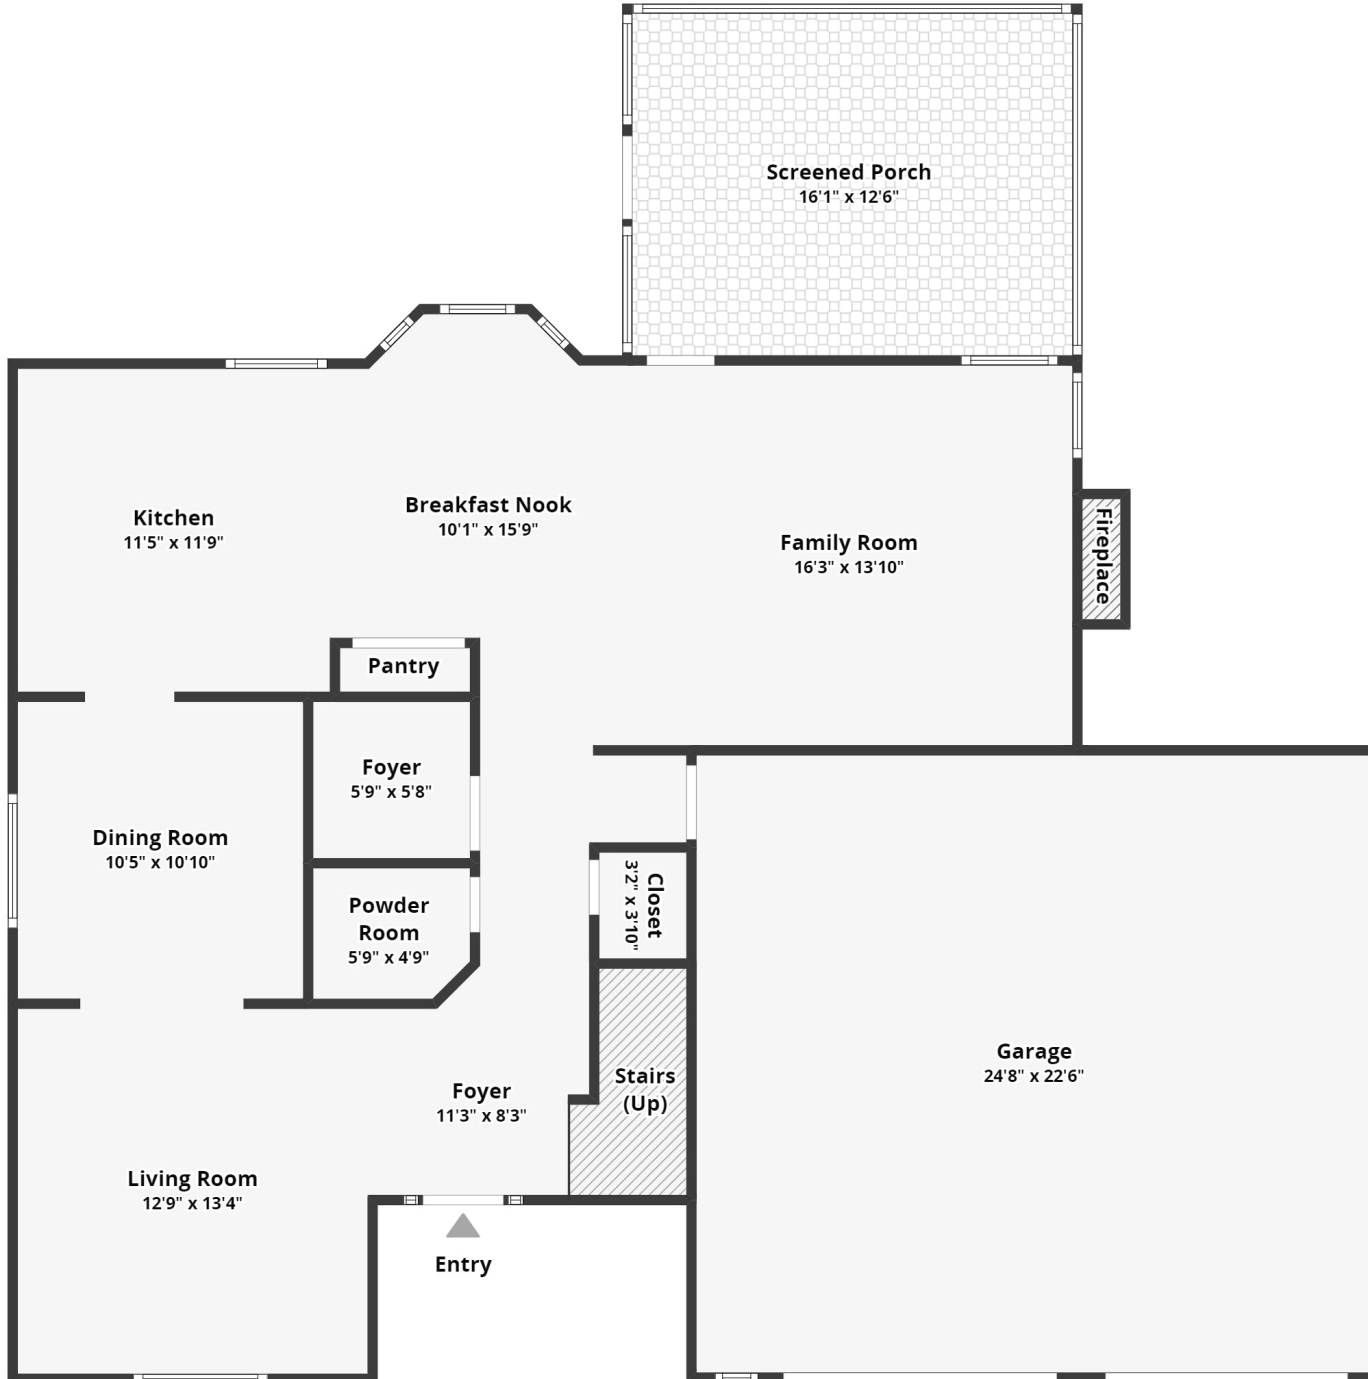

1255 Brasie Court

Charleston National | Mount Pleasant, SC 29466

All dimensions are approximate and subject to independent verification

All dimensions are approximate and subject to independent verification

1255 Brasie Court

Charleston National | Mount Pleasant, SC 29466

Floor 1

1255 Brasie Court

Charleston National | Mount Pleasant, SC 29466

Floor 2

All dimensions are approximate and subject to independent verification