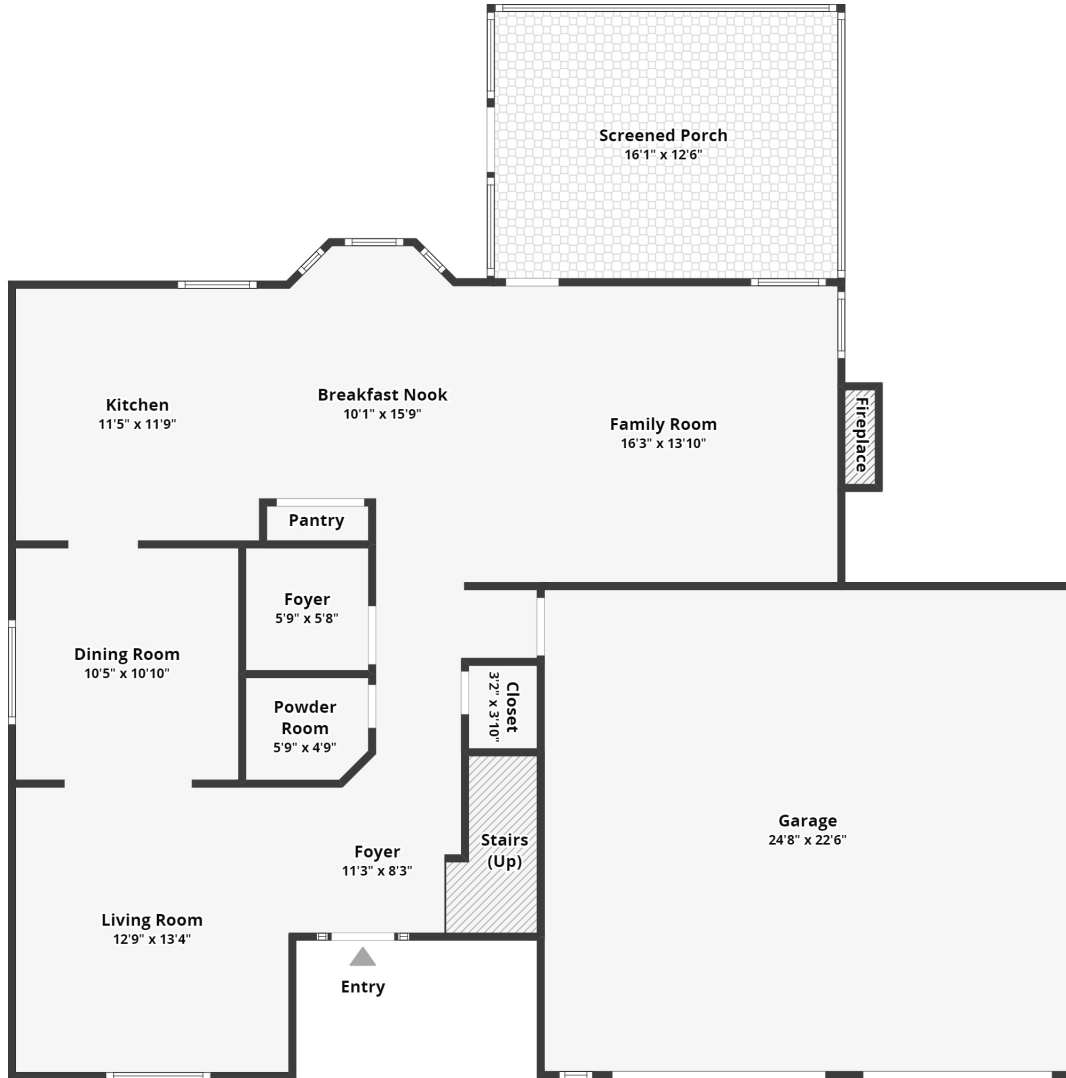

1255 Brasie Court

Charleston National | Mount Pleasant, SC 29466