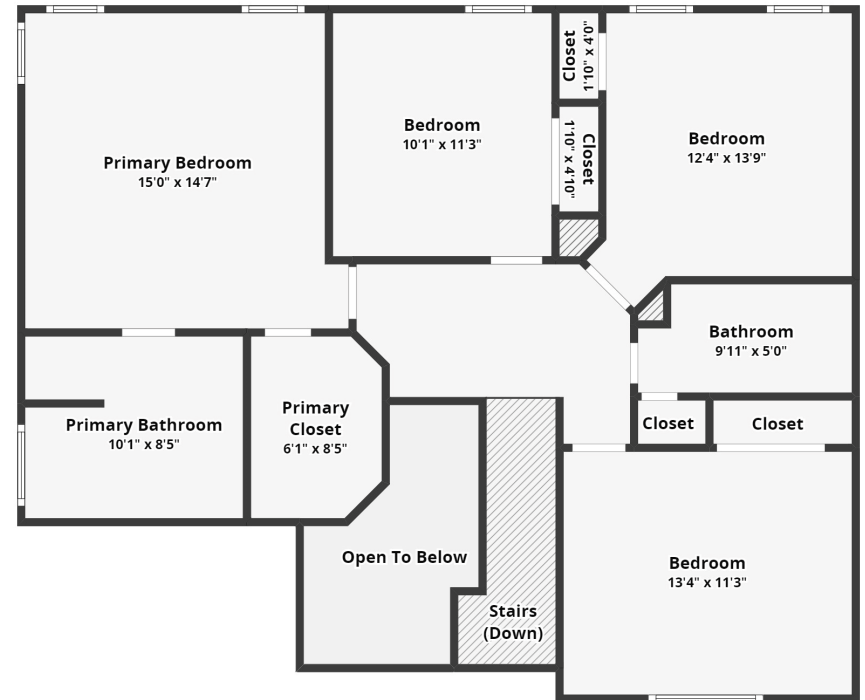

1255 Brasie Court

Charleston National | Mount Pleasant, SC 29466