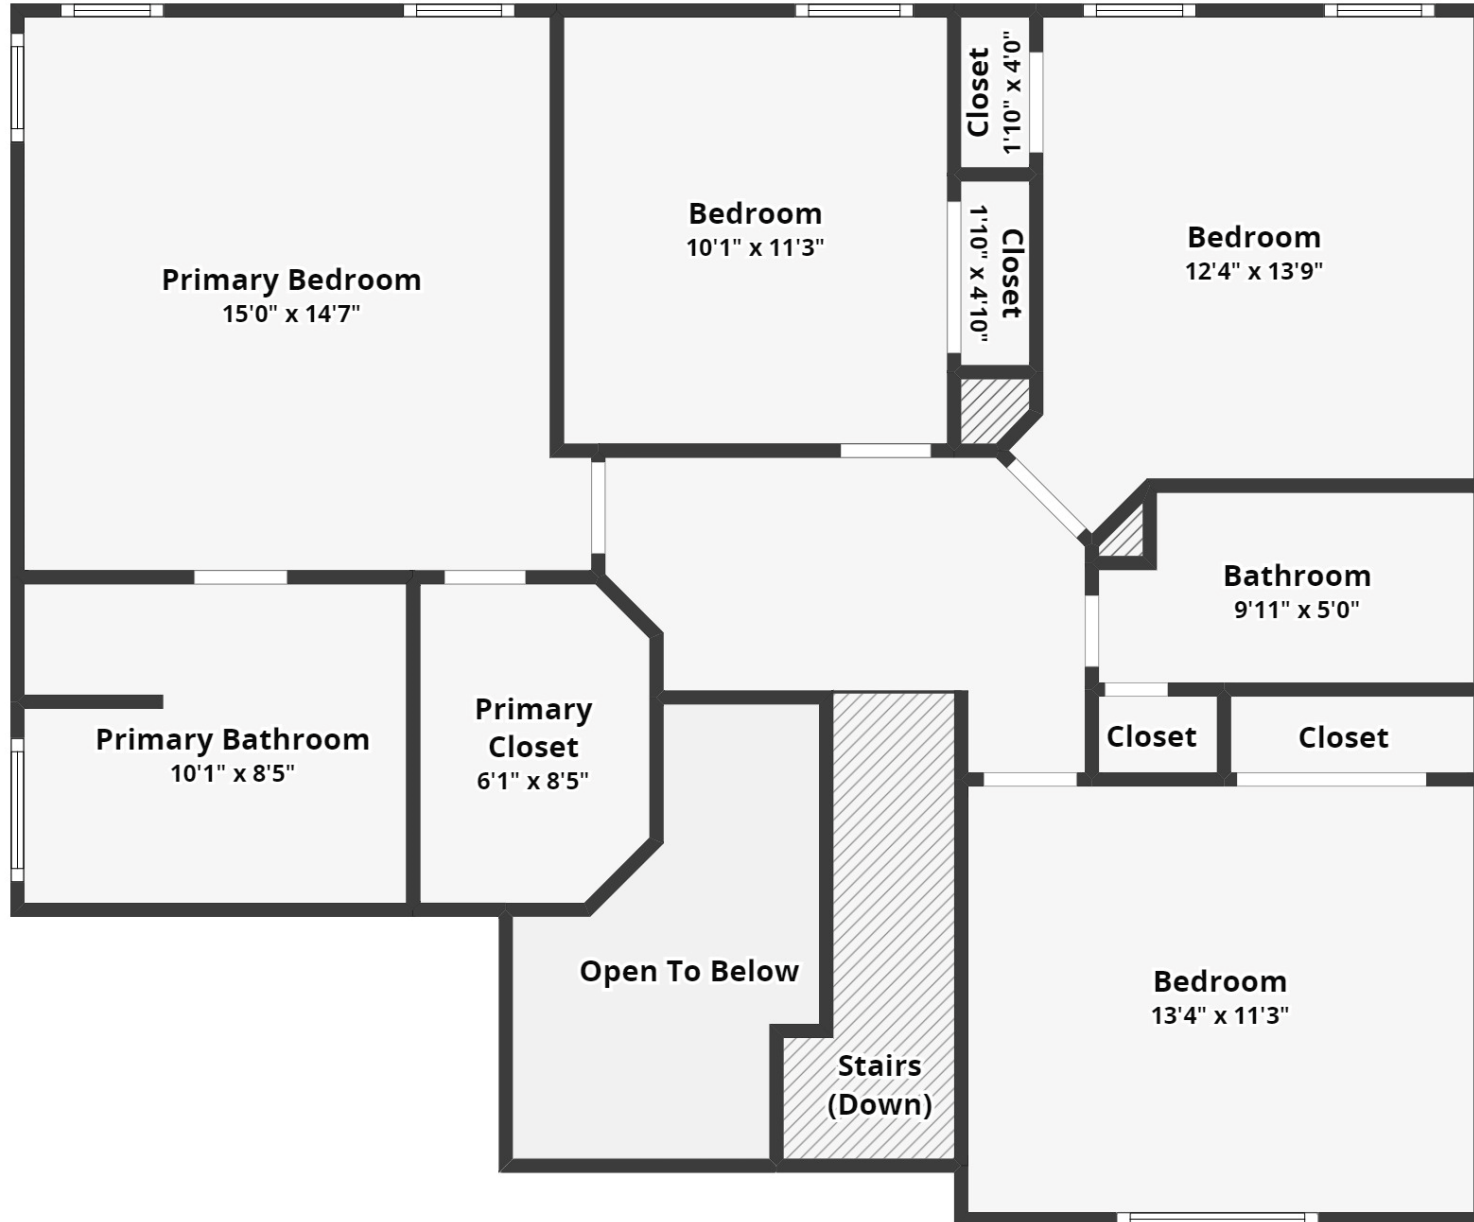

1255 Brasie Court

Charleston National | Mount Pleasant, SC 29466

Floor 1

1255 Brasie Court

Charleston National | Mount Pleasant, SC 29466

Floor 2

All dimensions are approximate and subject to independent verification