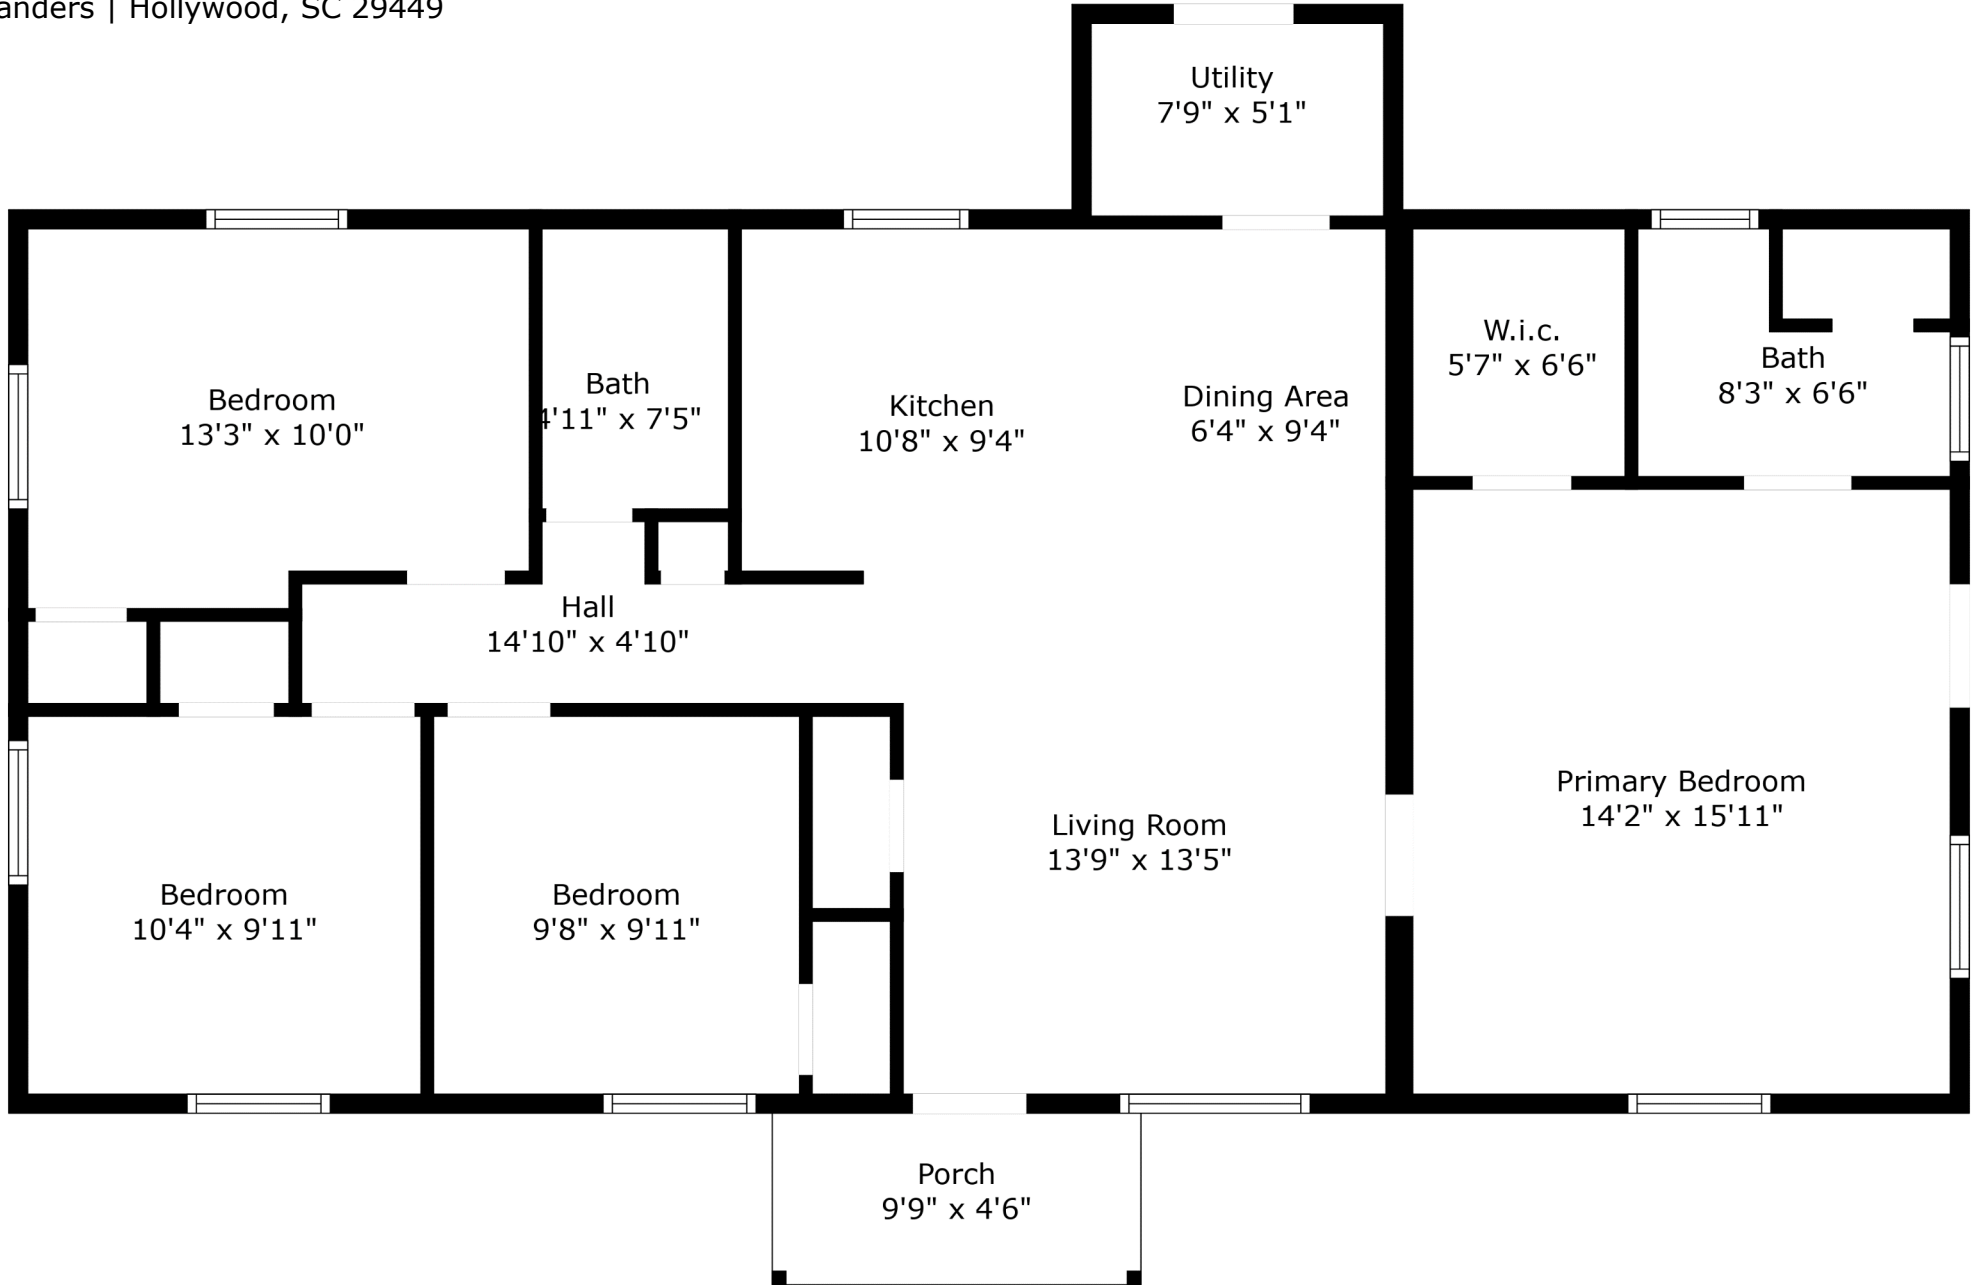

# 5738 Scott White Road

Sanders | Hollywood, SC 29449

**TOTAL: 1197 sq. ft**  
FLOOR 1: 1197 sq. ft  
EXCLUDED AREAS: PORCH: 44 sq. ft

Measurements Are Calculated By Cubicasa Technology. Deemed Highly Reliable But Not Guaranteed.