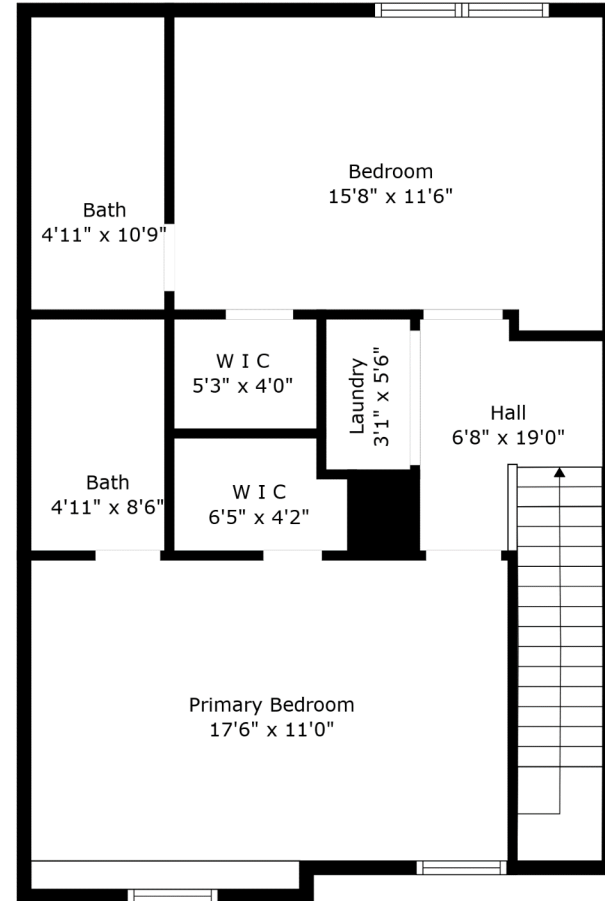

# 106 Madison Court

Persimmon Hill  
Goose Creek, SC 29445

Floor 1

Floor 2

**TOTAL: 1180 sq. ft**  
FLOOR 1: 523 sq. ft, FLOOR 2: 657 sq. ft  
EXCLUDED AREAS: SCREENED PORCH: 75 sq. ft, PORCH: 42 sq. ft, GARAGE: 186 sq. ft

# 106 Madison Court

Persimmon Hill  
Goose Creek, SC 29445

Floor 1

**TOTAL: 1180 sq. ft**

FLOOR 1: 523 sq. ft, FLOOR 2: 657 sq. ft

EXCLUDED AREAS: SCREENED PORCH: 75 sq. ft, PORCH: 42 sq. ft, GARAGE: 186 sq. ft

# 106 Madison Court

Persimmon Hill  
Goose Creek, SC 29445

Floor 2

**TOTAL: 1180 sq. ft**

FLOOR 1: 523 sq. ft, FLOOR 2: 657 sq. ft

EXCLUDED AREAS: SCREENED PORCH: 75 sq. ft, PORCH: 42 sq. ft, GARAGE: 186 sq. ft