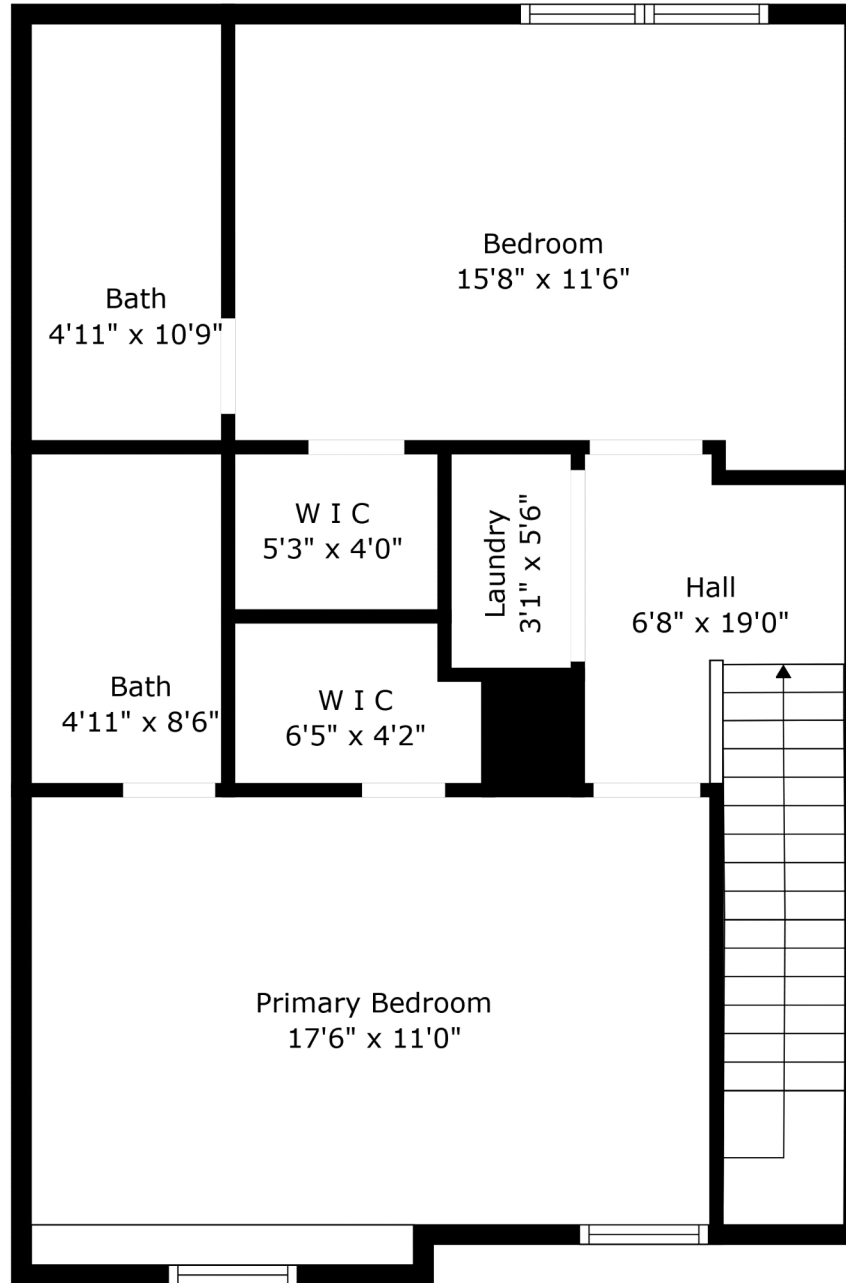

# 106 Madison Court

Persimmon Hill  
Goose Creek, SC 29445

Floor 1

Floor 2

**TOTAL: 1180 sq. ft**  
FLOOR 1: 523 sq. ft, FLOOR 2: 657 sq. ft  
EXCLUDED AREAS: SCREENED PORCH: 75 sq. ft, PORCH: 42 sq. ft, GARAGE: 186 sq. ft

# 106 Madison Court

Persimmon Hill  
Goose Creek, SC 29445

Floor 1

**TOTAL: 1180 sq. ft**

FLOOR 1: 523 sq. ft, FLOOR 2: 657 sq. ft

EXCLUDED AREAS: SCREENED PORCH: 75 sq. ft, PORCH: 42 sq. ft, GARAGE: 186 sq. ft

# 106 Madison Court

Persimmon Hill  
Goose Creek, SC 29445

Floor 2

**TOTAL: 1180 sq. ft**

FLOOR 1: 523 sq. ft, FLOOR 2: 657 sq. ft

EXCLUDED AREAS: SCREENED PORCH: 75 sq. ft, PORCH: 42 sq. ft, GARAGE: 186 sq. ft