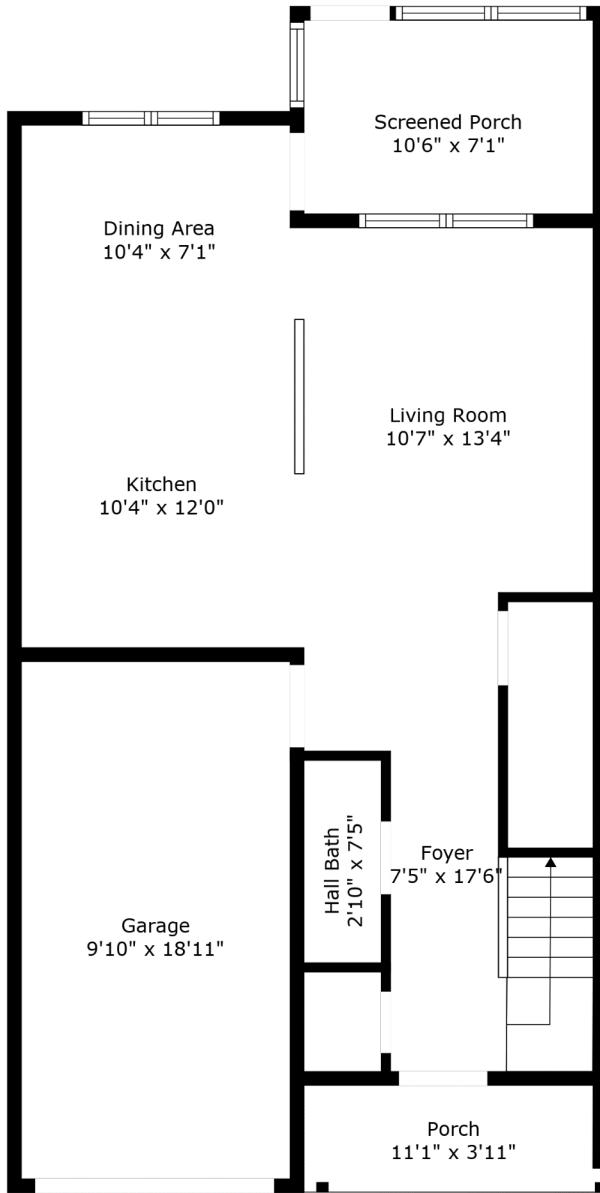

# 106 Madison Court

Persimmon Hill  
Goose Creek, SC 29445

Floor 1

Floor 2

**TOTAL: 1180 sq. ft**  
FLOOR 1: 523 sq. ft, FLOOR 2: 657 sq. ft  
EXCLUDED AREAS: SCREENED PORCH: 75 sq. ft, PORCH: 42 sq. ft, GARAGE: 186 sq. ft

# 106 Madison Court

Persimmon Hill  
Goose Creek, SC 29445

Floor 1

**TOTAL: 1180 sq. ft**

FLOOR 1: 523 sq. ft, FLOOR 2: 657 sq. ft

EXCLUDED AREAS: SCREENED PORCH: 75 sq. ft, PORCH: 42 sq. ft, GARAGE: 186 sq. ft

# 106 Madison Court

Persimmon Hill  
Goose Creek, SC 29445

Floor 2

**TOTAL: 1180 sq. ft**

FLOOR 1: 523 sq. ft, FLOOR 2: 657 sq. ft

EXCLUDED AREAS: SCREENED PORCH: 75 sq. ft, PORCH: 42 sq. ft, GARAGE: 186 sq. ft