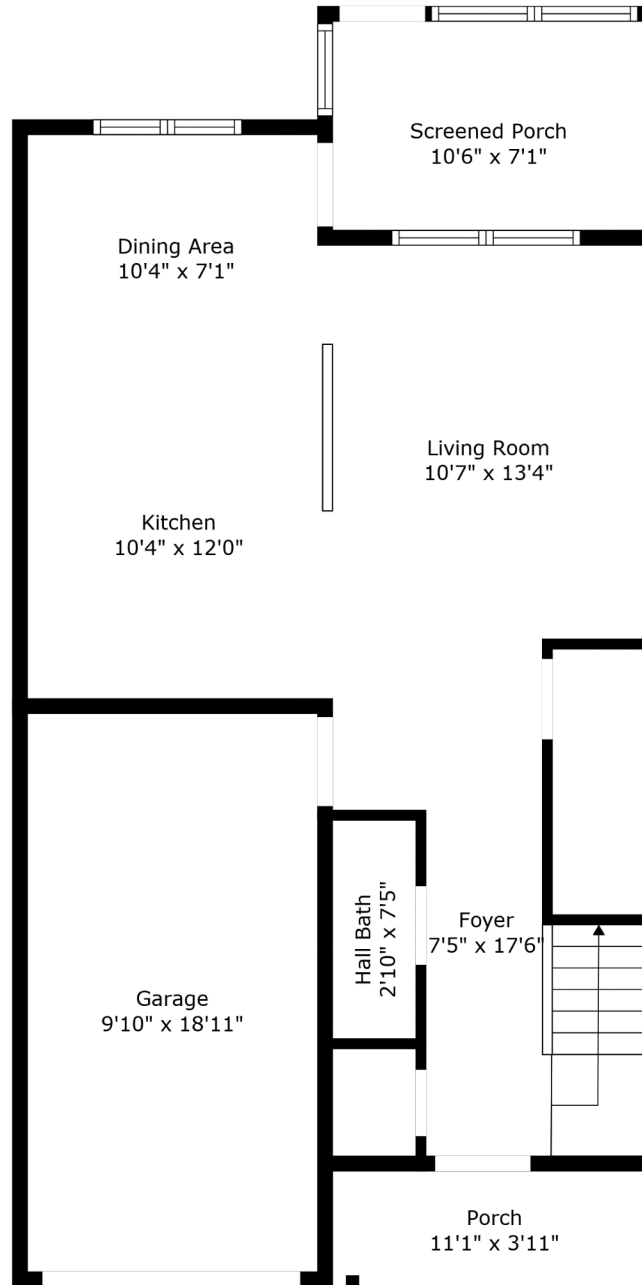

# 106 Madison Court

Persimmon Hill  
Goose Creek, SC 29445

Floor 1

Floor 2

**TOTAL: 1180 sq. ft**  
FLOOR 1: 523 sq. ft, FLOOR 2: 657 sq. ft  
EXCLUDED AREAS: SCREENED PORCH: 75 sq. ft, PORCH: 42 sq. ft, GARAGE: 186 sq. ft

# 106 Madison Court

Persimmon Hill  
Goose Creek, SC 29445

Floor 1

**TOTAL: 1180 sq. ft**

FLOOR 1: 523 sq. ft, FLOOR 2: 657 sq. ft

EXCLUDED AREAS: SCREENED PORCH: 75 sq. ft, PORCH: 42 sq. ft, GARAGE: 186 sq. ft

# 106 Madison Court

Persimmon Hill  
Goose Creek, SC 29445

Floor 2

**TOTAL: 1180 sq. ft**

FLOOR 1: 523 sq. ft, FLOOR 2: 657 sq. ft

EXCLUDED AREAS: SCREENED PORCH: 75 sq. ft, PORCH: 42 sq. ft, GARAGE: 186 sq. ft