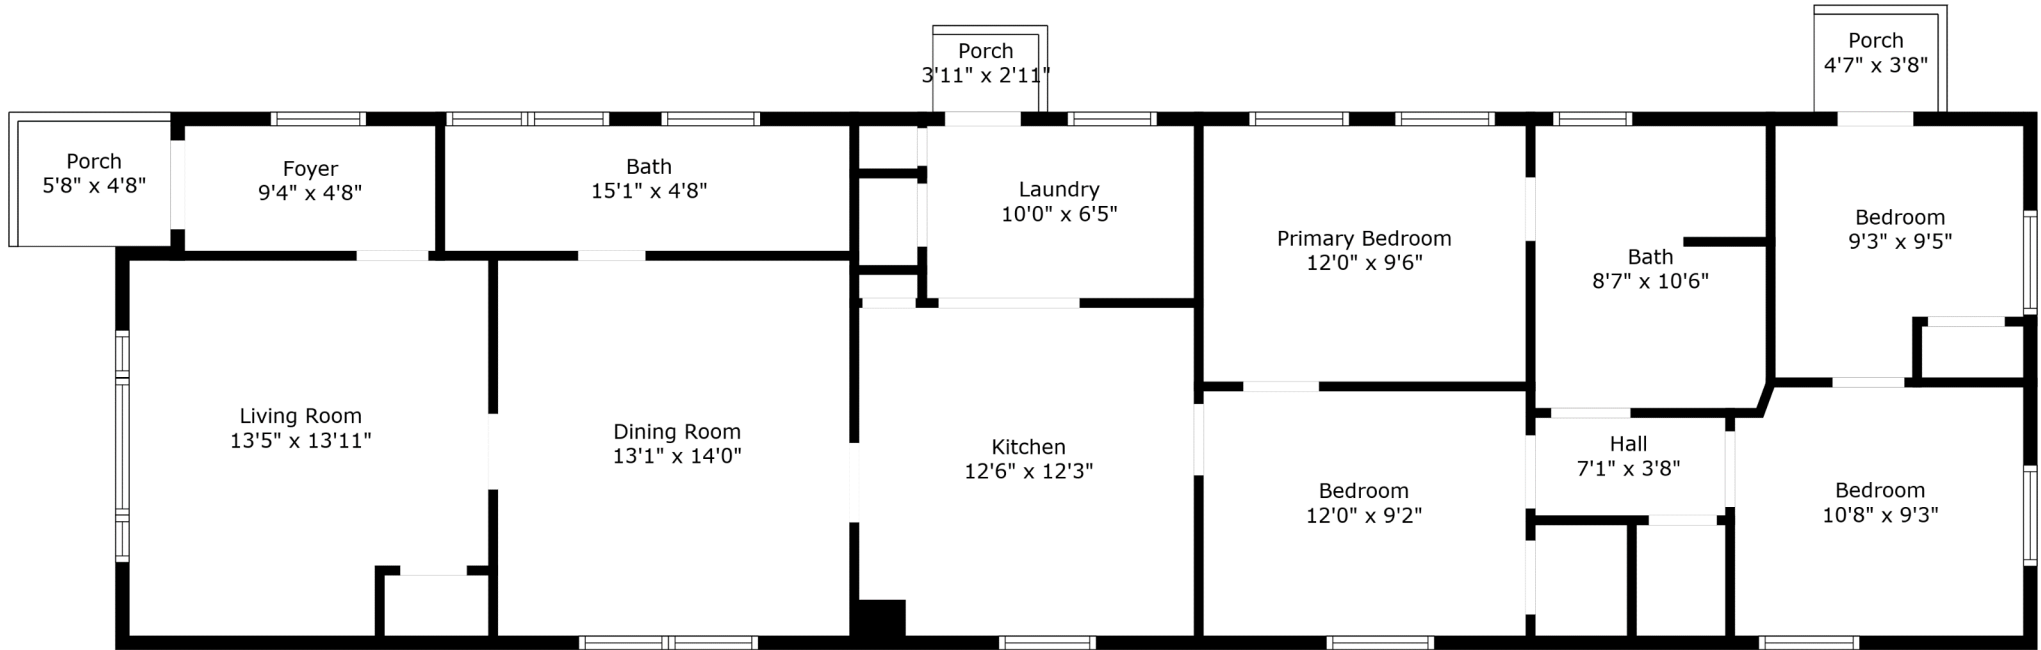

128 Bogard Street

Charleston, SC 29403

TOTAL: 1332 sq. ft
FLOOR 1: 1332 sq. ft
EXCLUDED AREAS: PORCH: 55 sq. ft

Measurements Are Calculated By Cubicasa Technology. Deemed Highly Reliable But Not Guaranteed.