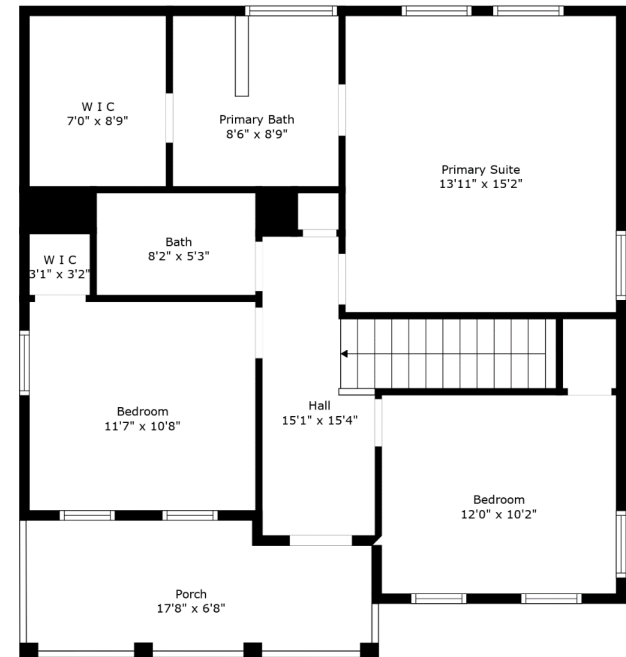

137 Old Jackson Road

Liberty Hall Plantation | Goose Creek, SC 29445

Floor 1

Floor 2

TOTAL: 1805 sq. ft
 FLOOR 1: 981 sq. ft, FLOOR 2: 824 sq. ft
 EXCLUDED AREAS: SCREENED PORCH: 82 sq. ft, PORCH: 230 sq. ft, PATIO: 414 sq. ft,
 GARAGE: 444 sq. ft

137 Old Jackson Road

Liberty Hall Plantation | Goose Creek, SC 29445

Floor 1

TOTAL: 1805 sq. ft
FLOOR 1: 981 sq. ft, FLOOR 2: 824 sq. ft
EXCLUDED AREAS: SCREENED PORCH: 82 sq. ft, PORCH: 230 sq. ft, PATIO: 414 sq. ft,
GARAGE: 444 sq. ft

137 Old Jackson Road

Liberty Hall Plantation | Goose Creek, SC 29445

Floor 2

TOTAL: 1805 sq. ft
FLOOR 1: 981 sq. ft, FLOOR 2: 824 sq. ft
EXCLUDED AREAS: SCREENED PORCH: 82 sq. ft, PORCH: 230 sq. ft, PATIO: 414 sq. ft,
GARAGE: 444 sq. ft