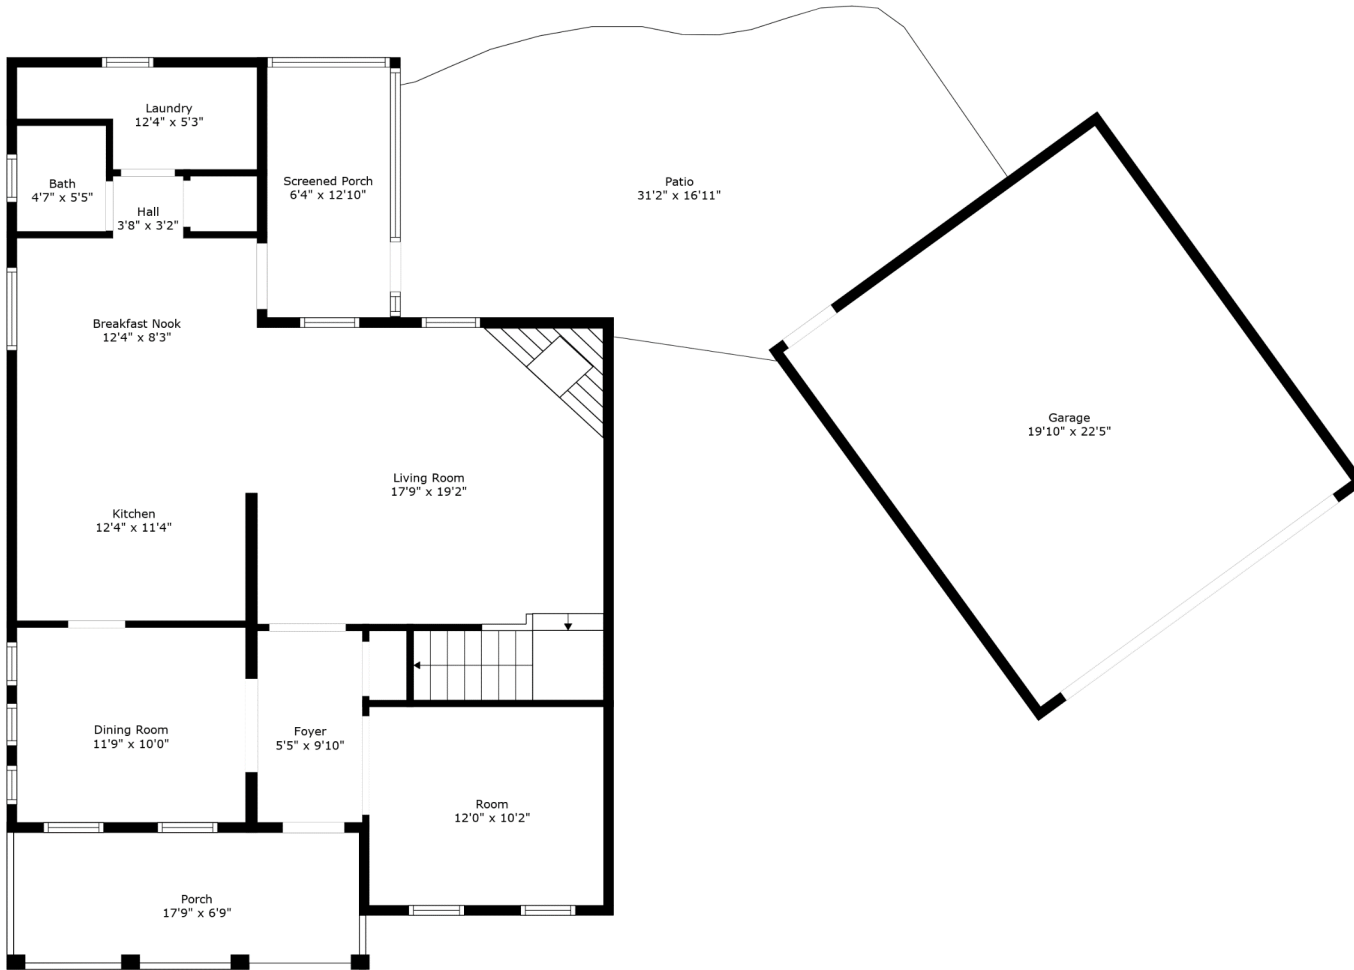

137 Old Jackson Road

Liberty Hall Plantation | Goose Creek, SC 29445

Floor 1

Floor 2

TOTAL: 1805 sq. ft
 FLOOR 1: 981 sq. ft, FLOOR 2: 824 sq. ft
 EXCLUDED AREAS: SCREENED PORCH: 82 sq. ft, PORCH: 230 sq. ft, PATIO: 414 sq. ft,
 GARAGE: 444 sq. ft

137 Old Jackson Road

Liberty Hall Plantation | Goose Creek, SC 29445

Floor 1

TOTAL: 1805 sq. ft
FLOOR 1: 981 sq. ft, FLOOR 2: 824 sq. ft
EXCLUDED AREAS: SCREENED PORCH: 82 sq. ft, PORCH: 230 sq. ft, PATIO: 414 sq. ft,
GARAGE: 444 sq. ft

137 Old Jackson Road

Liberty Hall Plantation | Goose Creek, SC 29445

Floor 2

TOTAL: 1805 sq. ft
FLOOR 1: 981 sq. ft, FLOOR 2: 824 sq. ft
EXCLUDED AREAS: SCREENED PORCH: 82 sq. ft, PORCH: 230 sq. ft, PATIO: 414 sq. ft,
GARAGE: 444 sq. ft