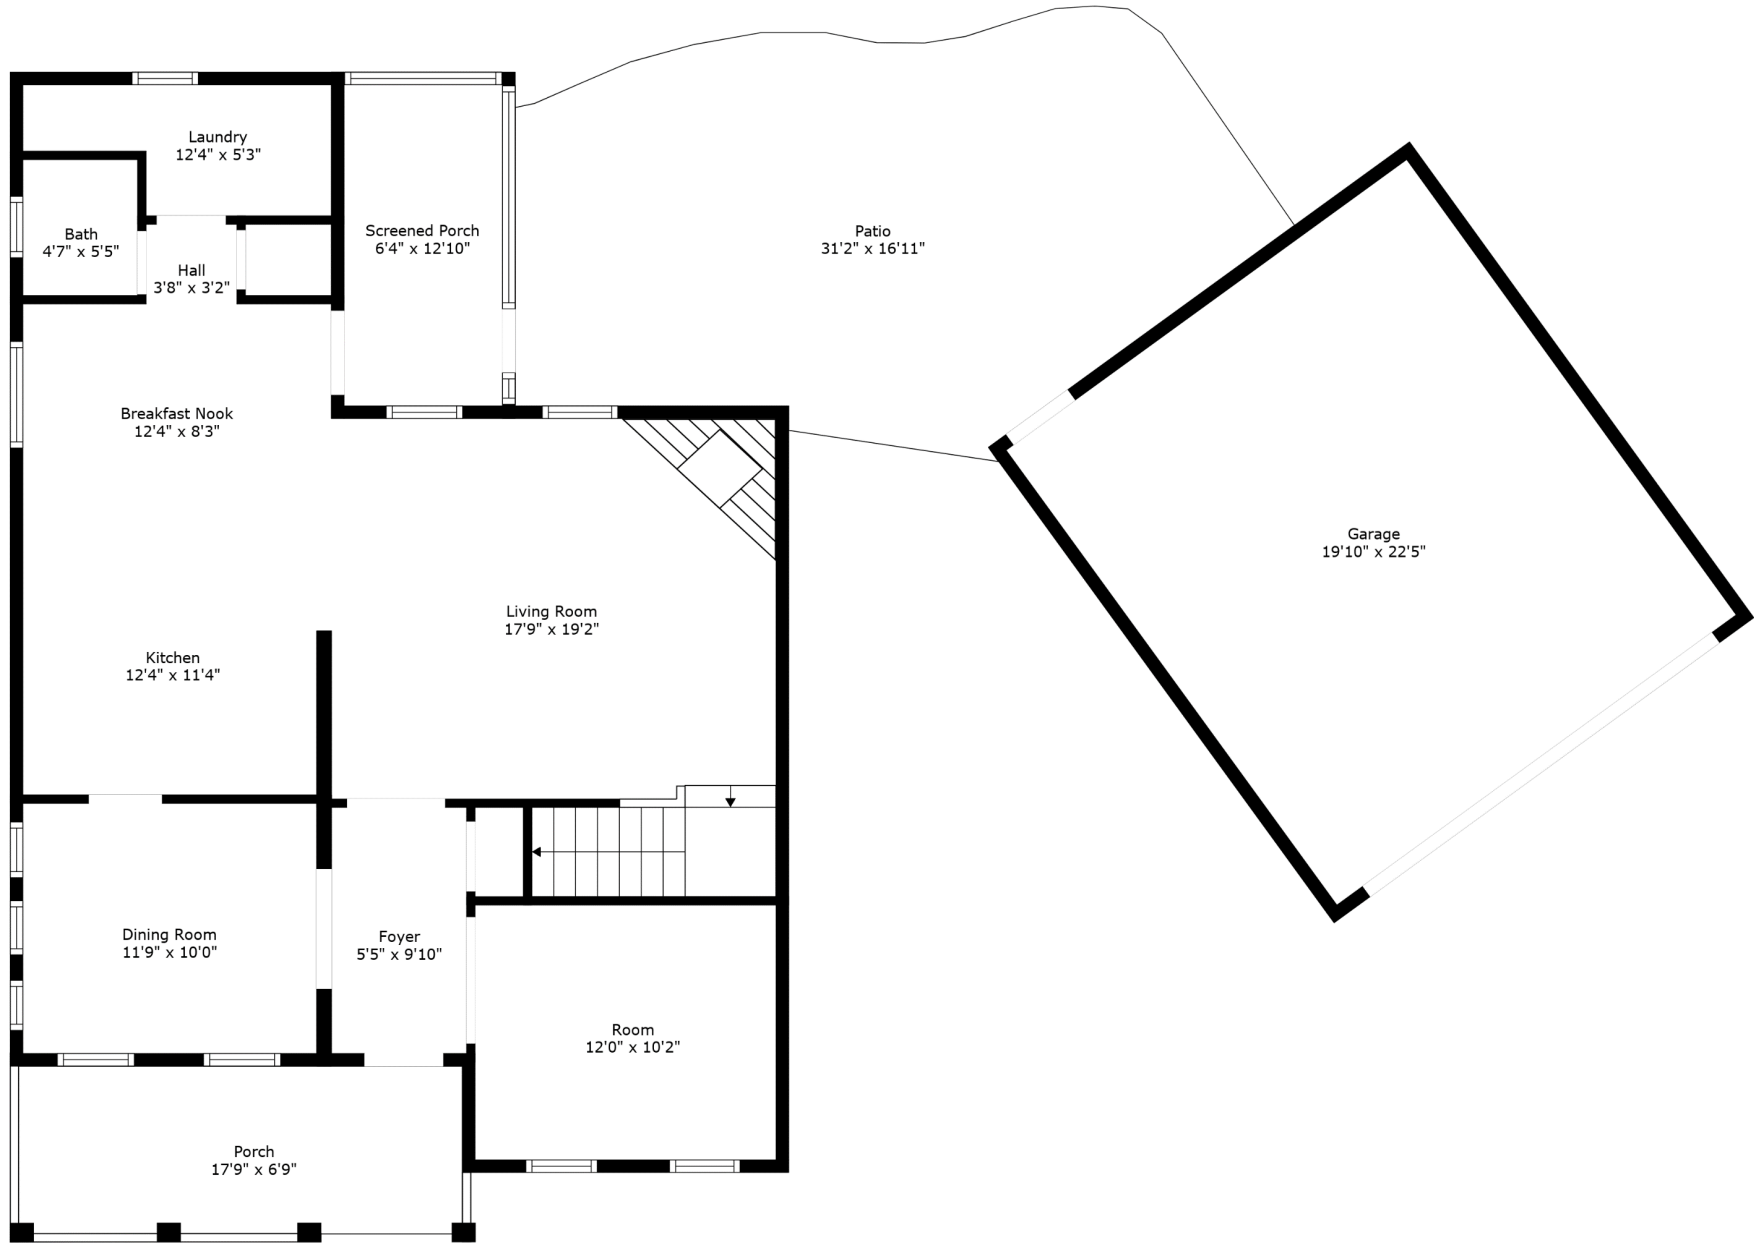

137 Old Jackson Road

Liberty Hall Plantation | Goose Creek, SC 29445

Floor 1

Floor 2

TOTAL: 1805 sq. ft
 FLOOR 1: 981 sq. ft, FLOOR 2: 824 sq. ft
 EXCLUDED AREAS: SCREENED PORCH: 82 sq. ft, PORCH: 230 sq. ft, PATIO: 414 sq. ft,
 GARAGE: 444 sq. ft

137 Old Jackson Road

Liberty Hall Plantation | Goose Creek, SC 29445

Floor 1

TOTAL: 1805 sq. ft
FLOOR 1: 981 sq. ft, FLOOR 2: 824 sq. ft
EXCLUDED AREAS: SCREENED PORCH: 82 sq. ft, PORCH: 230 sq. ft, PATIO: 414 sq. ft,
GARAGE: 444 sq. ft

137 Old Jackson Road

Liberty Hall Plantation | Goose Creek, SC 29445

Floor 2

TOTAL: 1805 sq. ft
FLOOR 1: 981 sq. ft, FLOOR 2: 824 sq. ft
EXCLUDED AREAS: SCREENED PORCH: 82 sq. ft, PORCH: 230 sq. ft, PATIO: 414 sq. ft,
GARAGE: 444 sq. ft