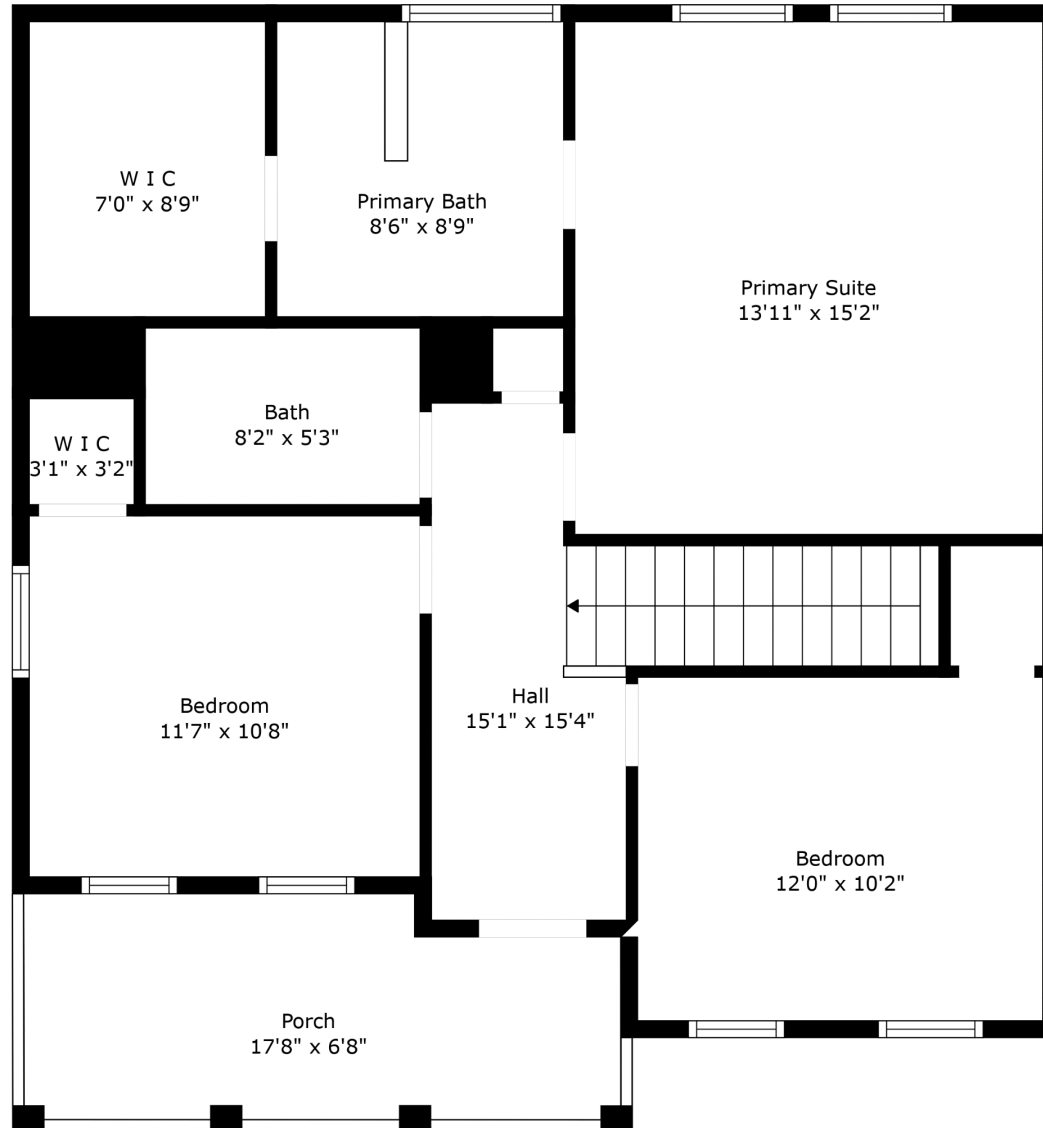

137 Old Jackson Road

Liberty Hall Plantation | Goose Creek, SC 29445

Floor 1

Floor 2

TOTAL: 1805 sq. ft
 FLOOR 1: 981 sq. ft, FLOOR 2: 824 sq. ft
 EXCLUDED AREAS: SCREENED PORCH: 82 sq. ft, PORCH: 230 sq. ft, PATIO: 414 sq. ft,
 GARAGE: 444 sq. ft

137 Old Jackson Road

Liberty Hall Plantation | Goose Creek, SC 29445

Floor 1

TOTAL: 1805 sq. ft
FLOOR 1: 981 sq. ft, FLOOR 2: 824 sq. ft
EXCLUDED AREAS: SCREENED PORCH: 82 sq. ft, PORCH: 230 sq. ft, PATIO: 414 sq. ft,
GARAGE: 444 sq. ft

137 Old Jackson Road

Liberty Hall Plantation | Goose Creek, SC 29445

Floor 2

TOTAL: 1805 sq. ft
FLOOR 1: 981 sq. ft, FLOOR 2: 824 sq. ft
EXCLUDED AREAS: SCREENED PORCH: 82 sq. ft, PORCH: 230 sq. ft, PATIO: 414 sq. ft,
GARAGE: 444 sq. ft