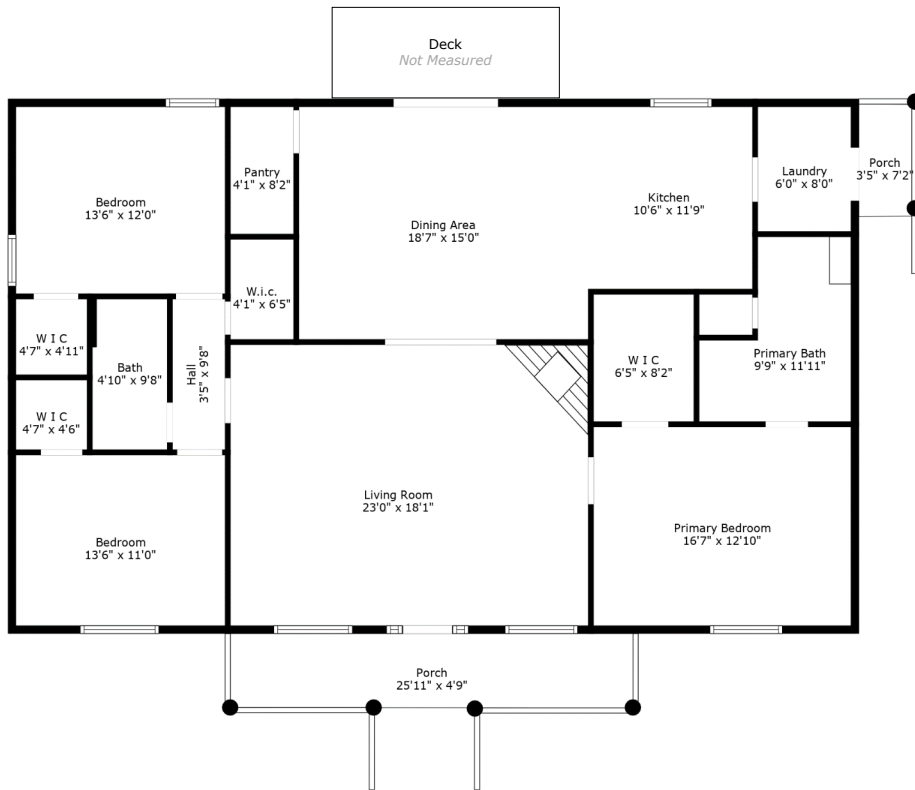

5732 Golden Rice Lane

Rice Hope | Ravenel, SC 29470

TOTAL: 1795 sq. ft

FLOOR 1: 1795 sq. ft

EXCLUDED AREAS: GARAGE: 792 sq. ft, PORCH: 149 sq. ft, COVERED PATIO: 339 sq. ft

Measurements Are Calculated By Cubicasa Technology. Deemed Highly Reliable But Not Guaranteed.