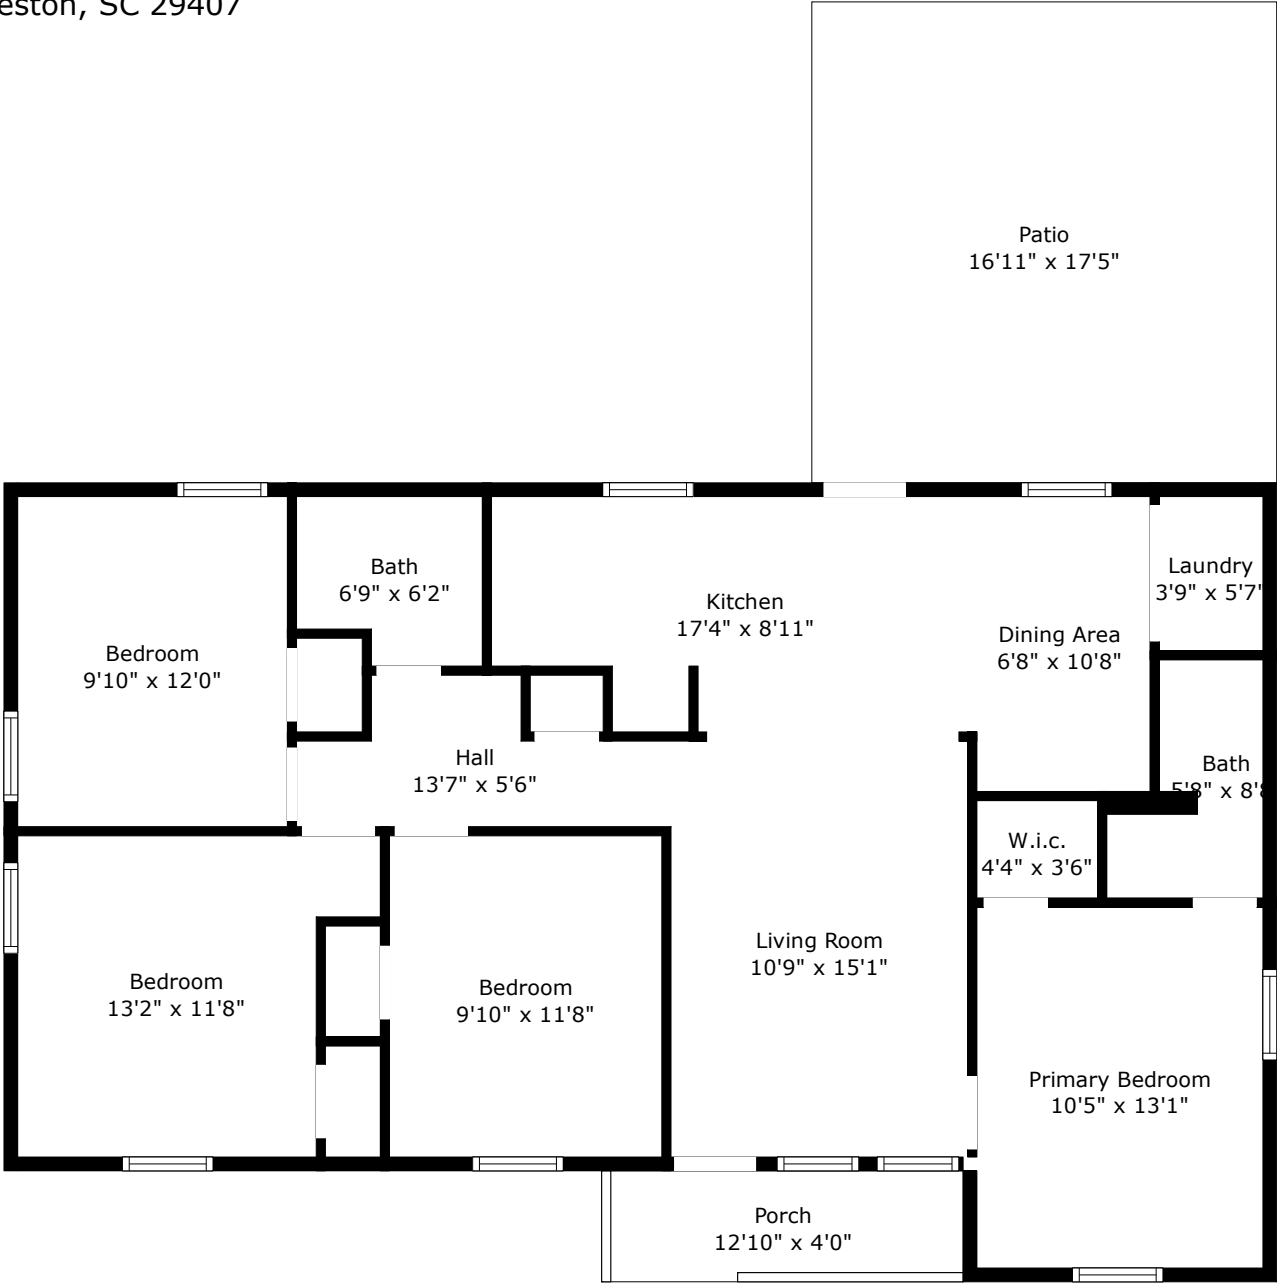

835 Prince John Drive

Sherwood Forest | Charleston, SC 29407

TOTAL: 1129 sq. ft
FLOOR 1: 1129 sq. ft
EXCLUDED AREAS: PORCH: 53 sq. ft, PATIO: 296 sq. ft