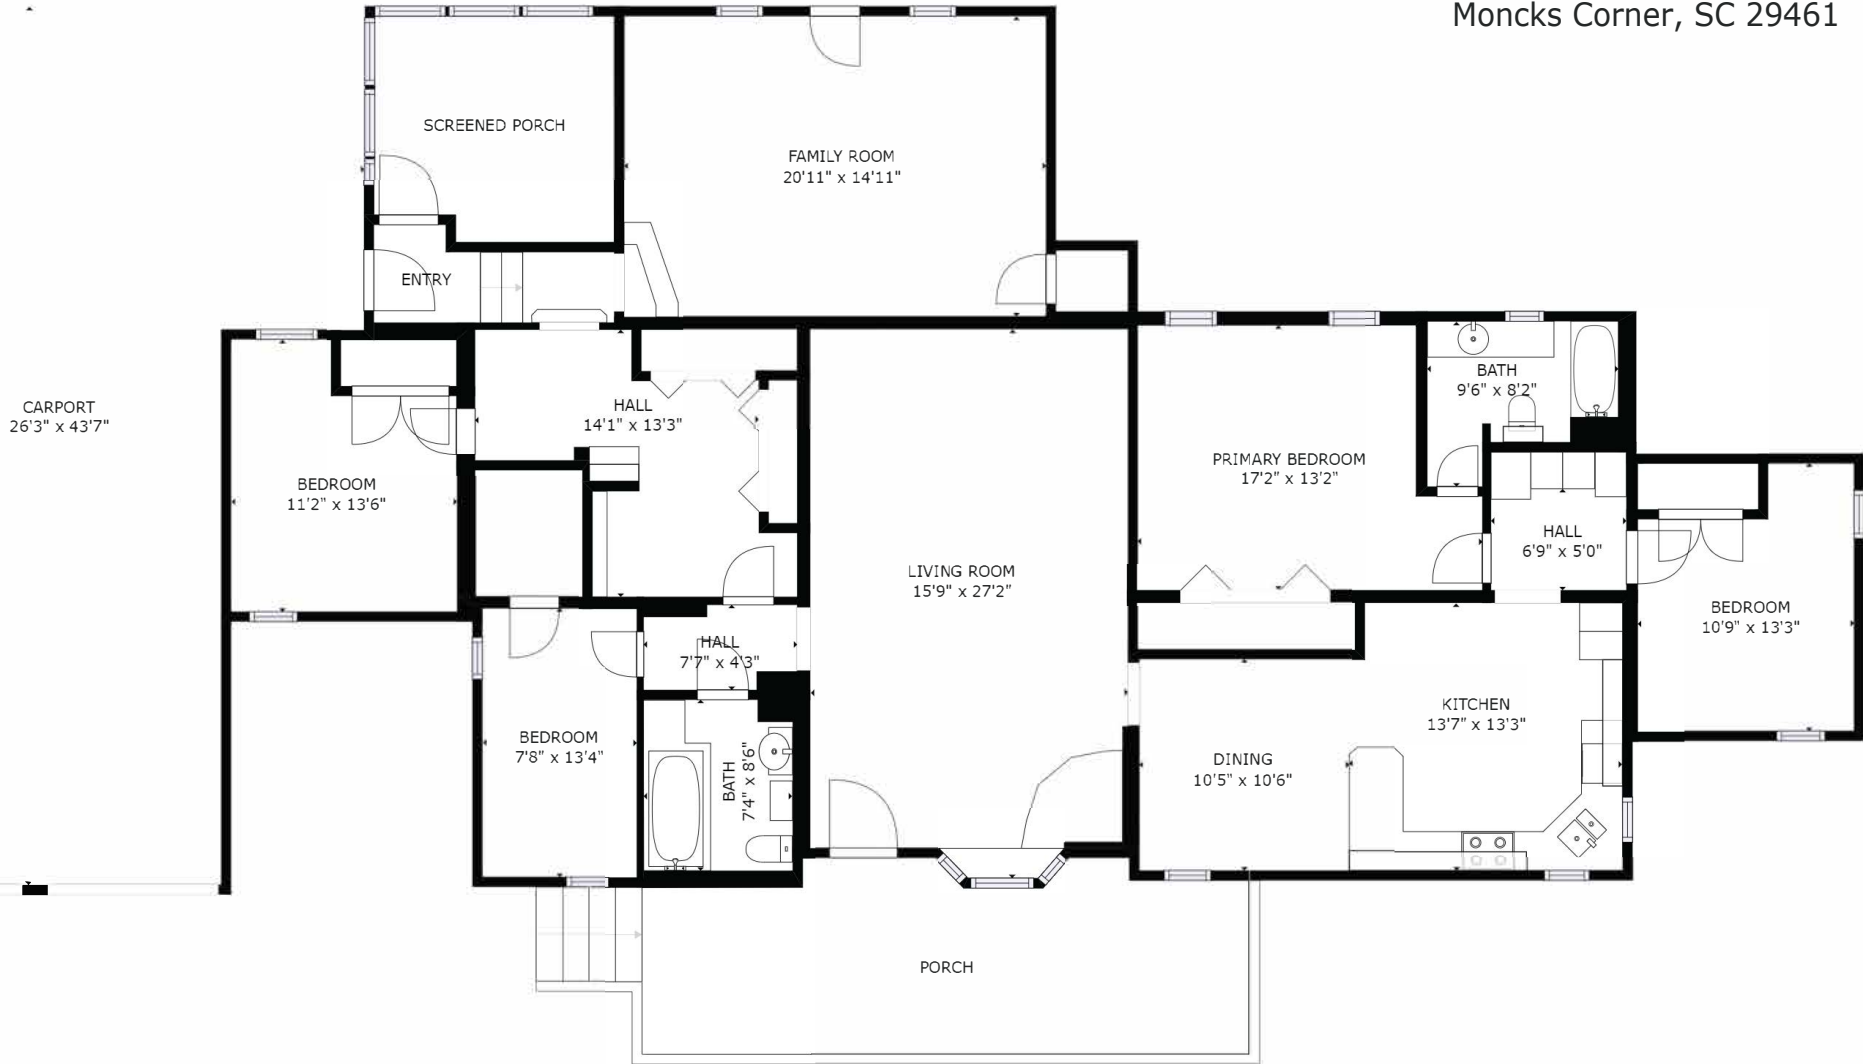

456 Mary Lou Lane
Moncks Corner, SC 29461

FLOOR 1

GROSS INTERNAL AREA
FLOOR 1: 2239 sq. ft
TOTAL: 2239 sq. ft

SIZES AND DIMENSIONS ARE APPROXIMATE, ACTUAL MAY VARY.