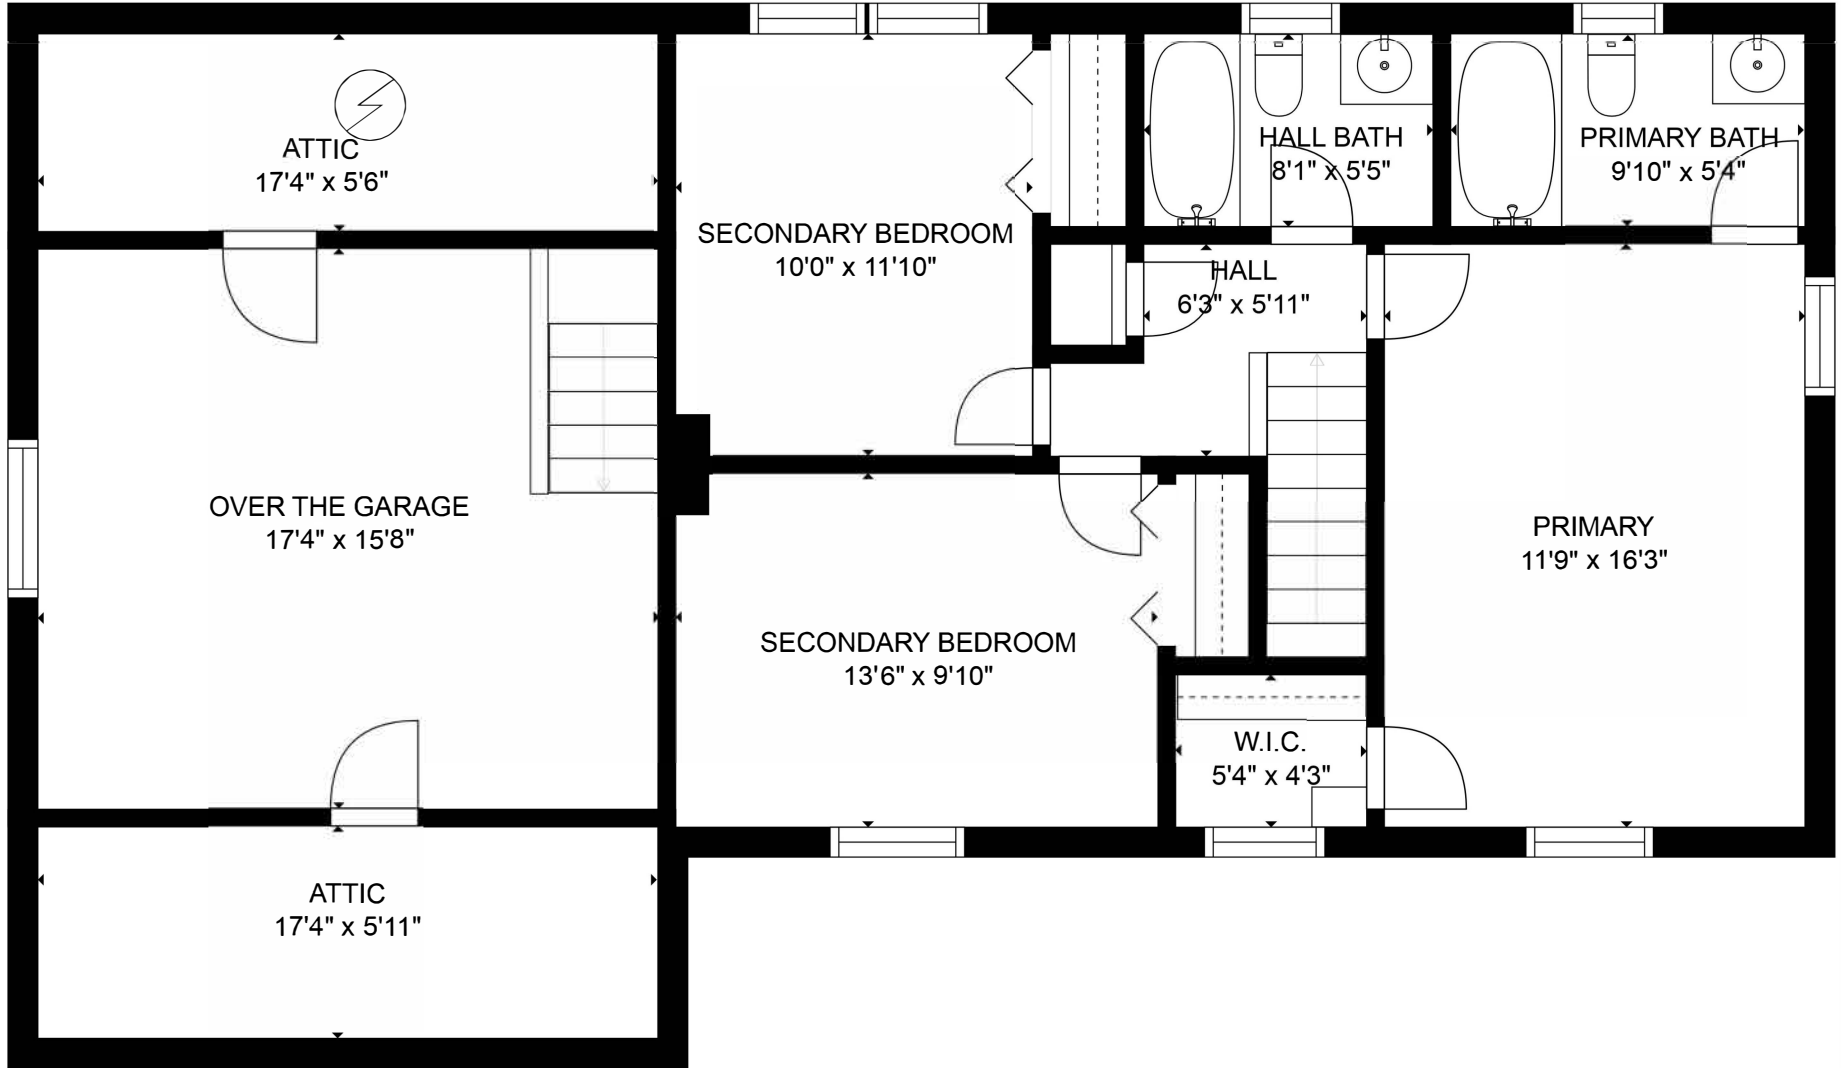

433 Harbor Place Drive

Harbor Place | Charleston

FLOOR 1

FLOOR 2

Estimated areas

GLA FLOOR 1: 1083 sq. ft, excluded 496 sq. ft
GLA FLOOR 2: 783 sq. ft, excluded 601 sq. ft
Total GLA 1866 sq. ft, total scanned area 2963 sq. ft

SIZES AND DIMENSIONS ARE APPROXIMATE, ACTUAL MAY VARY.

433 Harbor Place Drive

Harbor Place | Charleston

Estimated areas

GLA FLOOR 1: 1083 sq. ft, excluded 496 sq. ft
GLA FLOOR 2: 783 sq. ft, excluded 601 sq. ft
Total GLA 1866 sq. ft, total scanned area 2963 sq. ft

SIZES AND DIMENSIONS ARE APPROXIMATE, ACTUAL MAY VARY.