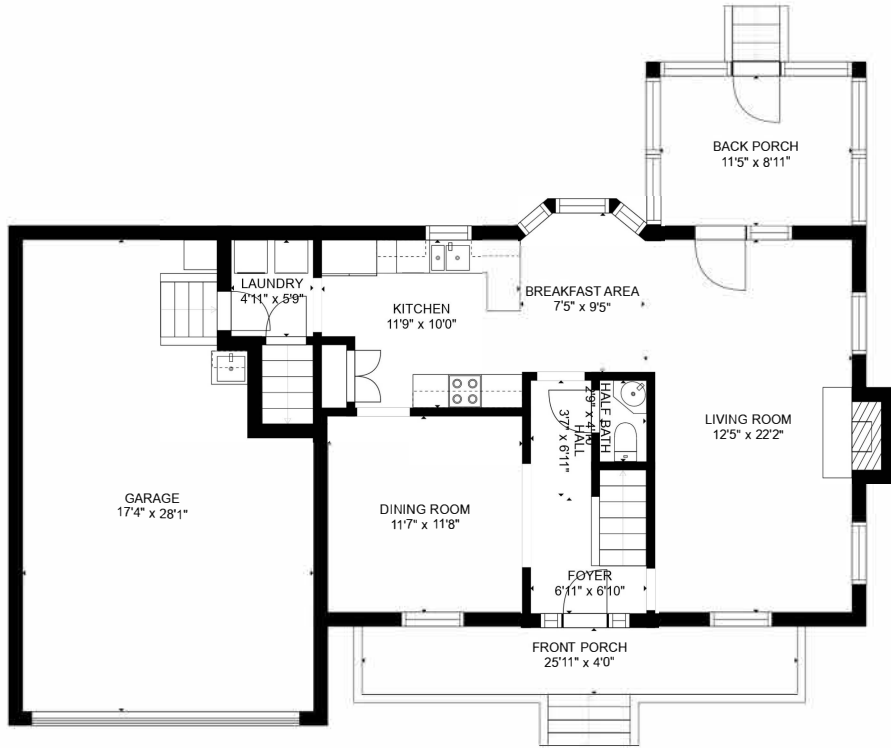

433 Harbor Place Drive

Harbor Place | Charleston

FLOOR 1

FLOOR 2

Estimated areas

GLA FLOOR 1: 1083 sq. ft, excluded 496 sq. ft
GLA FLOOR 2: 783 sq. ft, excluded 601 sq. ft
Total GLA 1866 sq. ft, total scanned area 2963 sq. ft

SIZES AND DIMENSIONS ARE APPROXIMATE, ACTUAL MAY VARY.

433 Harbor Place Drive

Harbor Place | Charleston

Estimated areas

GLA FLOOR 1: 1083 sq. ft, excluded 496 sq. ft
GLA FLOOR 2: 783 sq. ft, excluded 601 sq. ft
Total GLA 1866 sq. ft, total scanned area 2963 sq. ft

SIZES AND DIMENSIONS ARE APPROXIMATE, ACTUAL MAY VARY.