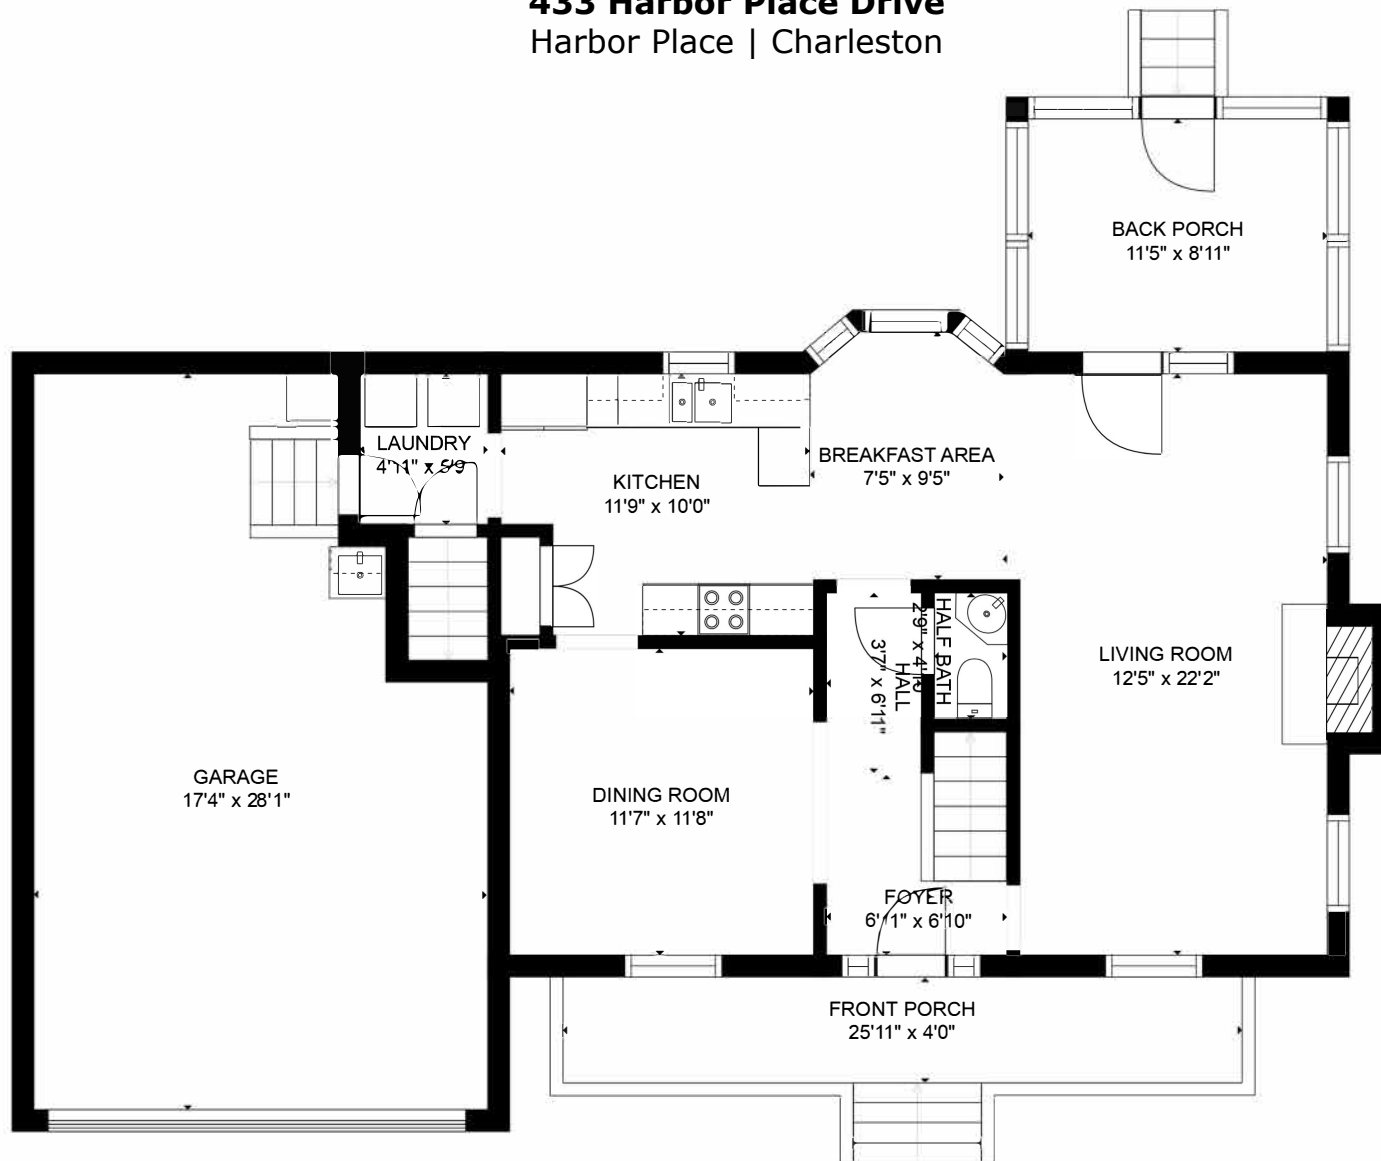

433 Harbor Place Drive

Harbor Place | Charleston

FLOOR 1

FLOOR 2

Estimated areas

GLA FLOOR 1: 1083 sq. ft, excluded 496 sq. ft
GLA FLOOR 2: 783 sq. ft, excluded 601 sq. ft
Total GLA 1866 sq. ft, total scanned area 2963 sq. ft

SIZES AND DIMENSIONS ARE APPROXIMATE, ACTUAL MAY VARY.

433 Harbor Place Drive

Harbor Place | Charleston

Estimated areas

GLA FLOOR 1: 1083 sq. ft, excluded 496 sq. ft
GLA FLOOR 2: 783 sq. ft, excluded 601 sq. ft
Total GLA 1866 sq. ft, total scanned area 2963 sq. ft

SIZES AND DIMENSIONS ARE APPROXIMATE, ACTUAL MAY VARY.