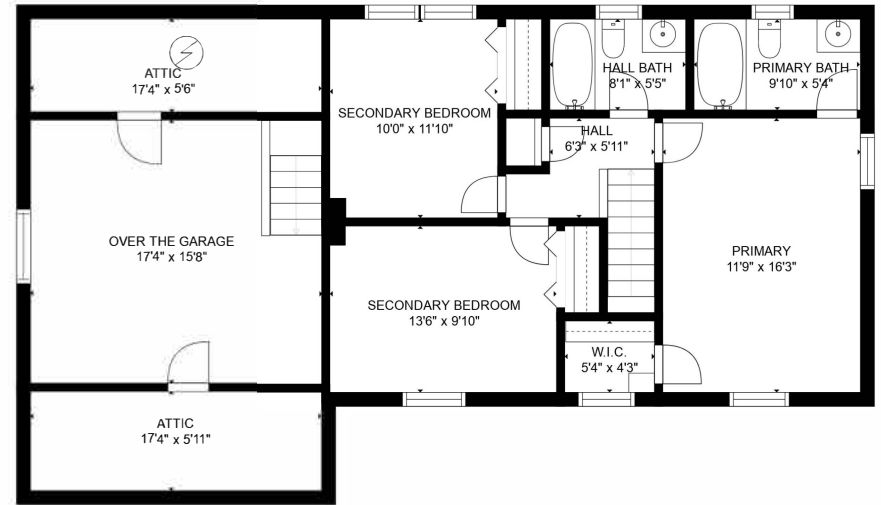

433 Harbor Place Drive

Harbor Place | Charleston

FLOOR 1

FLOOR 2

Estimated areas

GLA FLOOR 1: 1083 sq. ft, excluded 496 sq. ft
GLA FLOOR 2: 783 sq. ft, excluded 601 sq. ft
Total GLA 1866 sq. ft, total scanned area 2963 sq. ft

SIZES AND DIMENSIONS ARE APPROXIMATE, ACTUAL MAY VARY.

433 Harbor Place Drive

Harbor Place | Charleston

Estimated areas

GLA FLOOR 1: 1083 sq. ft, excluded 496 sq. ft
GLA FLOOR 2: 783 sq. ft, excluded 601 sq. ft
Total GLA 1866 sq. ft, total scanned area 2963 sq. ft

SIZES AND DIMENSIONS ARE APPROXIMATE, ACTUAL MAY VARY.