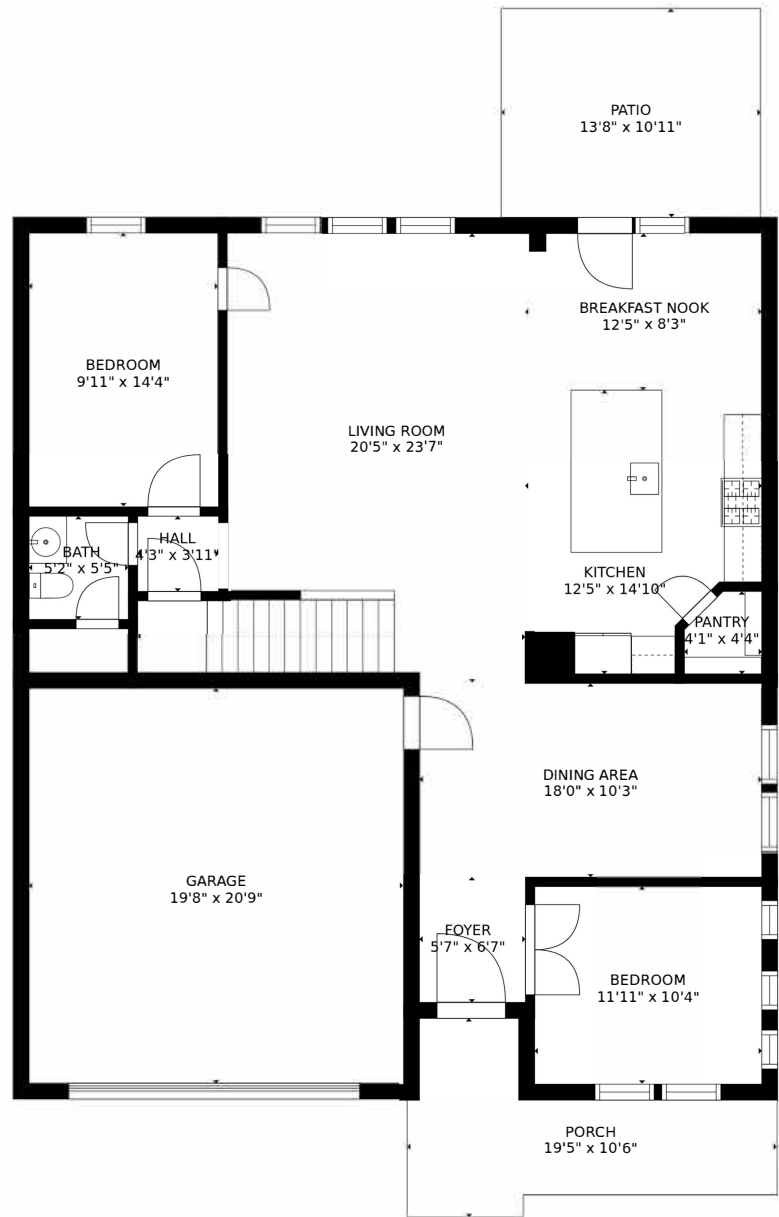

204 STONE CROP DRIVE

Brickhope Plantation
Goose Creek, SC 29445

SIZES AND DIMENSIONS ARE APPROXIMATE, ACTUAL MAY VARY.

SIZES AND DIMENSIONS ARE APPROXIMATE, ACTUAL MAY VARY.

SIZES AND DIMENSIONS ARE APPROXIMATE, ACTUAL MAY VARY.