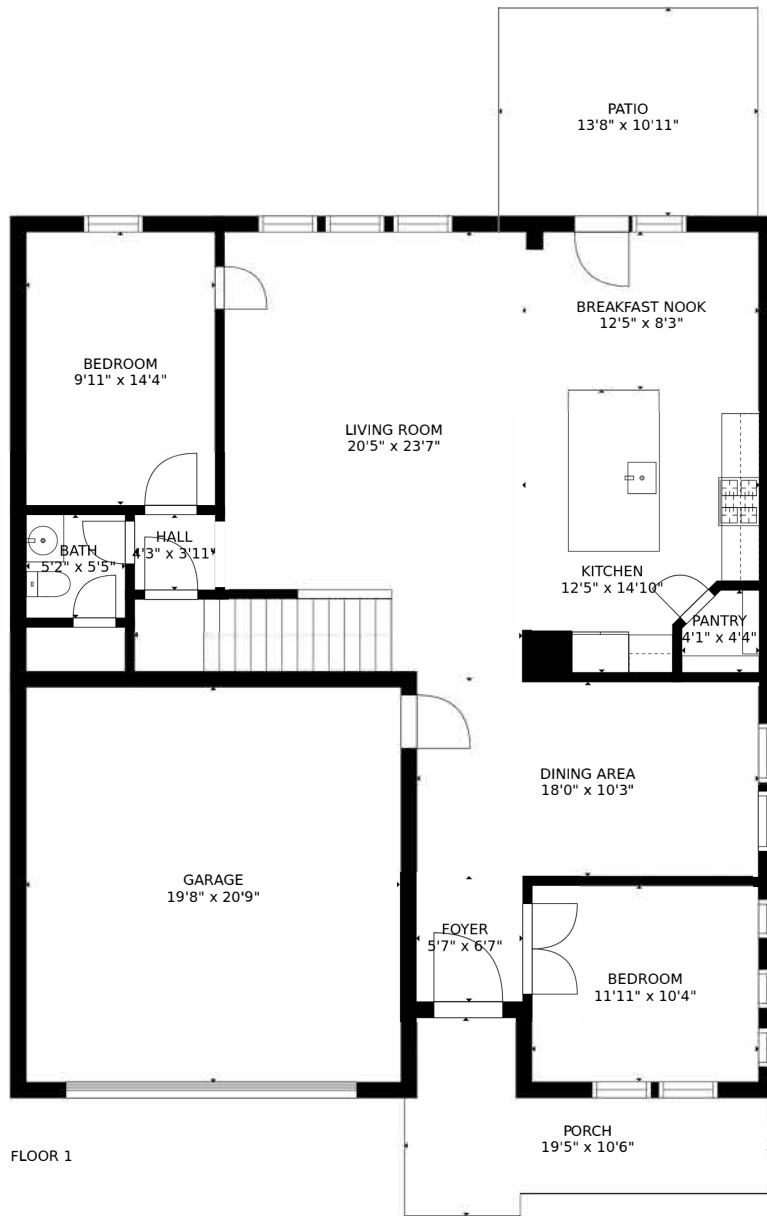

204 STONE CROP DRIVE

Brickhope Plantation
Goose Creek, SC 29445

SIZES AND DIMENSIONS ARE APPROXIMATE, ACTUAL MAY VARY.

SIZES AND DIMENSIONS ARE APPROXIMATE, ACTUAL MAY VARY.

SIZES AND DIMENSIONS ARE APPROXIMATE, ACTUAL MAY VARY.