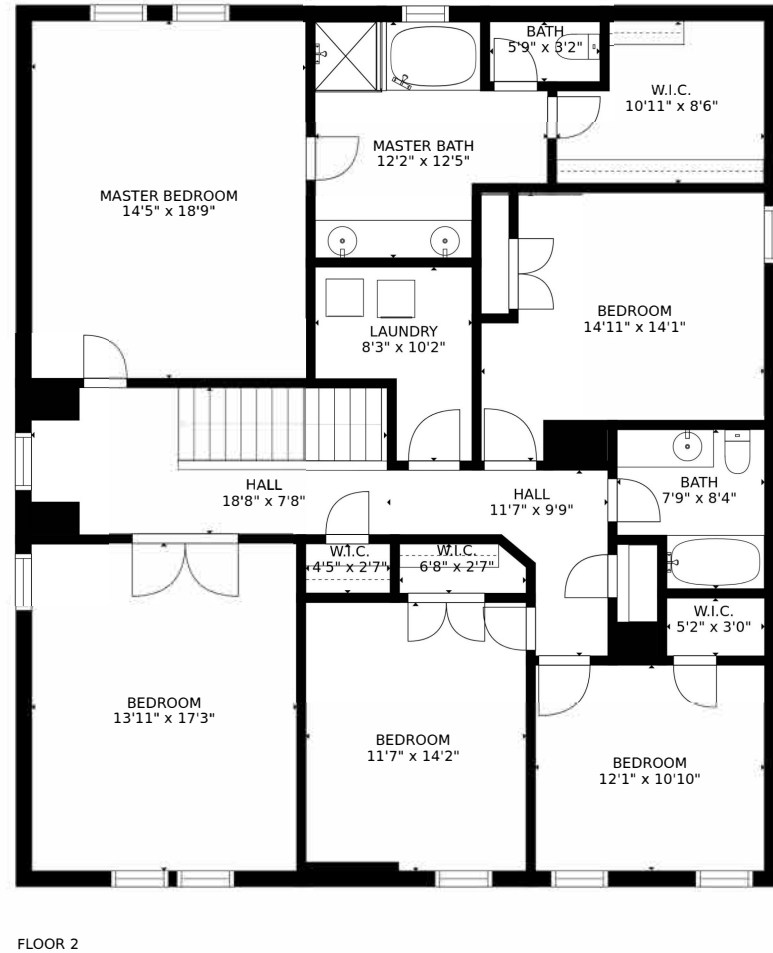

204 STONE CROP DRIVE

Brickhope Plantation
Goose Creek, SC 29445

SIZES AND DIMENSIONS ARE APPROXIMATE, ACTUAL MAY VARY.

SIZES AND DIMENSIONS ARE APPROXIMATE, ACTUAL MAY VARY.

SIZES AND DIMENSIONS ARE APPROXIMATE, ACTUAL MAY VARY.