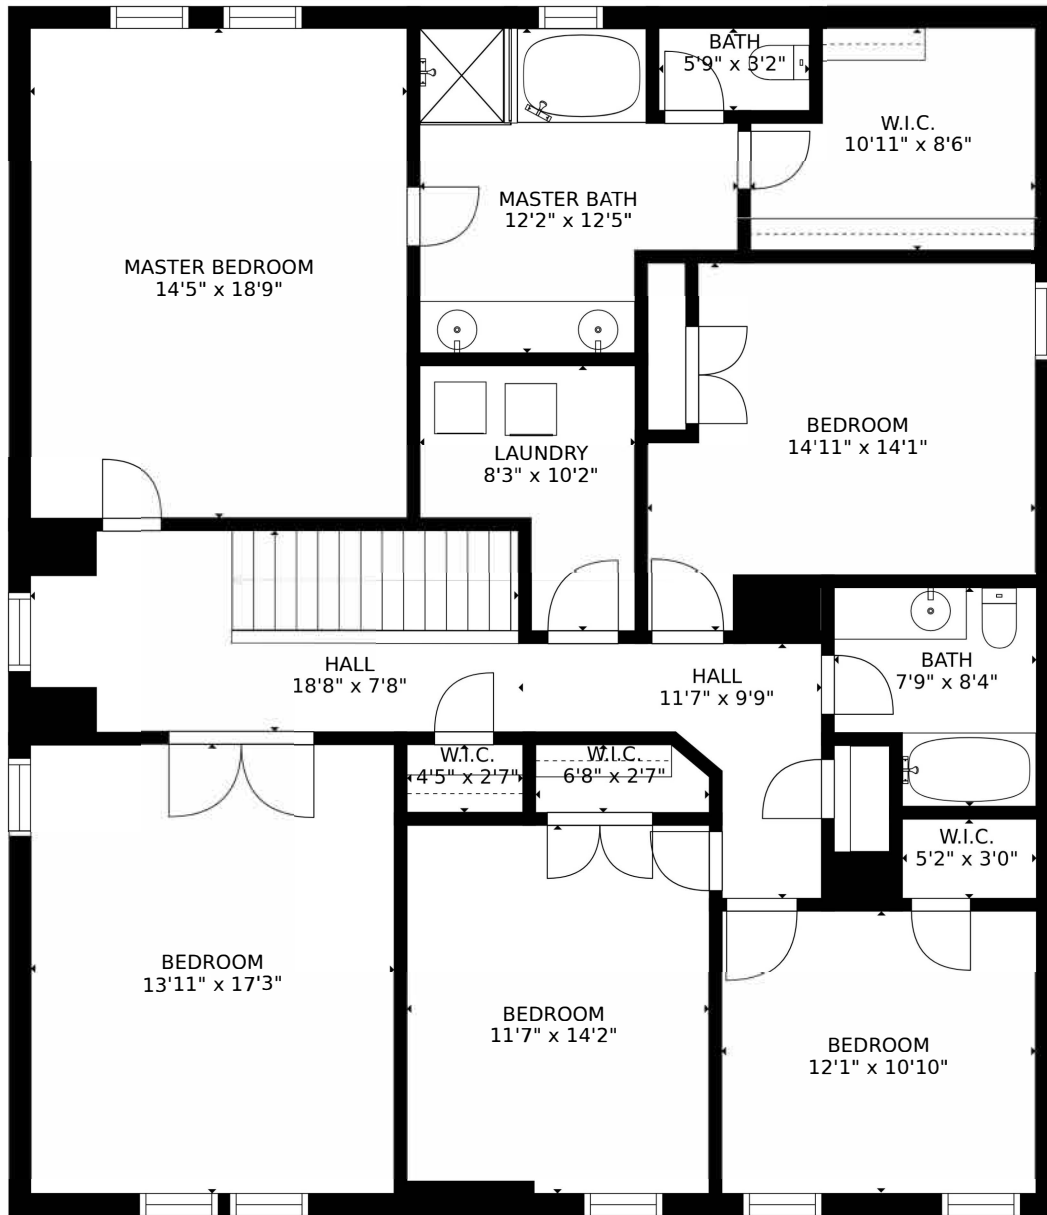

204 STONE CROP DRIVE

Brickhope Plantation
Goose Creek, SC 29445

SIZES AND DIMENSIONS ARE APPROXIMATE, ACTUAL MAY VARY.

SIZES AND DIMENSIONS ARE APPROXIMATE, ACTUAL MAY VARY.

SIZES AND DIMENSIONS ARE APPROXIMATE, ACTUAL MAY VARY.